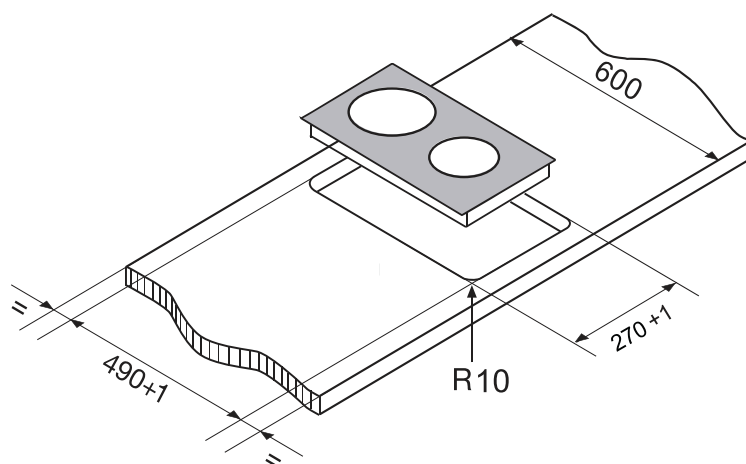

Dimension Guide

Built-in Radiant / 30cm

Model:
EHC321BA

Dimensions			
	width	height	depth
Cut-out (mm)	270	490	
Product (mm)	300	520	

*The clearance must meet or exceed the minimum recommended for both the rangehood and cooktop. Refer to the rangehood installation manual.

Please note! Dimensions to be used as a guide only. All customers MUST refer to the user manual supplied with the product for detailed installation instructions.

© 2021 Electrolux S.E.A PTE. LTD. E_DIM_EHC321BA_May21