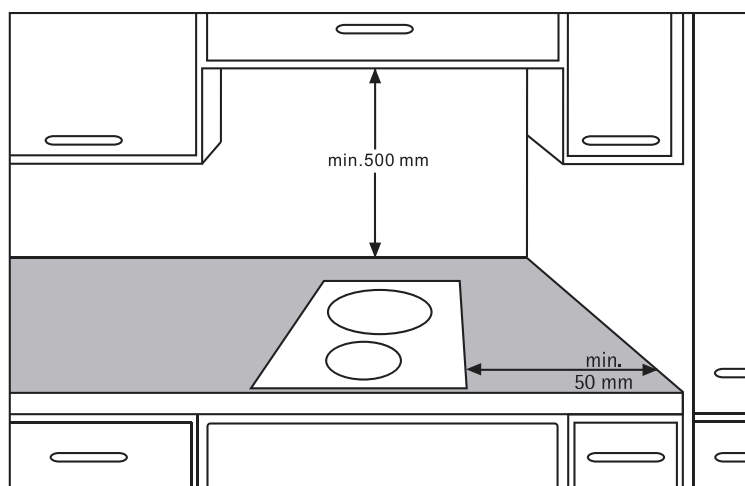

Dimension Guide

Built-in Radiant / 30cm

Model:
EHC321BA

Dimensions			
	width	height	depth
Cut-out (mm)	270	490	
Product (mm)	300	520	

*The clearance must meet or exceed the minimum recommended for both the rangehood and cooktop. Refer to the rangehood installation manual.

Please note! Dimensions to be used as a guide only. All customers MUST refer to the user manual supplied with the product for detailed installation instructions.

© 2021 Electrolux S.E.A PTE. LTD. E_DIM_EHC321BA_May21