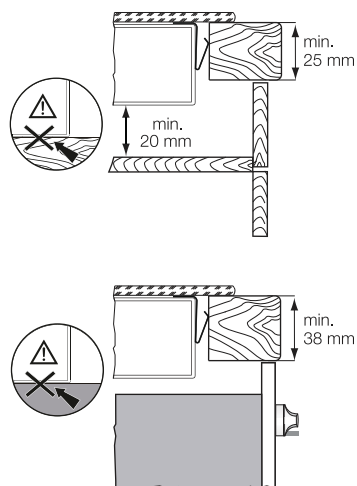

Dimension Guide

Built-in Radiant / 30cm

Model:
EHC321BA

Dimensions			
	width	height	depth
Cut-out (mm)	270	490	
Product (mm)	300	520	

*The clearance must meet or exceed the minimum recommended for both the rangehood and cooktop. Refer to the rangehood installation manual.

Please note! Dimensions to be used as a guide only. All customers MUST refer to the user manual supplied with the product for detailed installation instructions.

© 2021 Electrolux S.E.A PTE. LTD. E_DIM_EHC321BA_May21