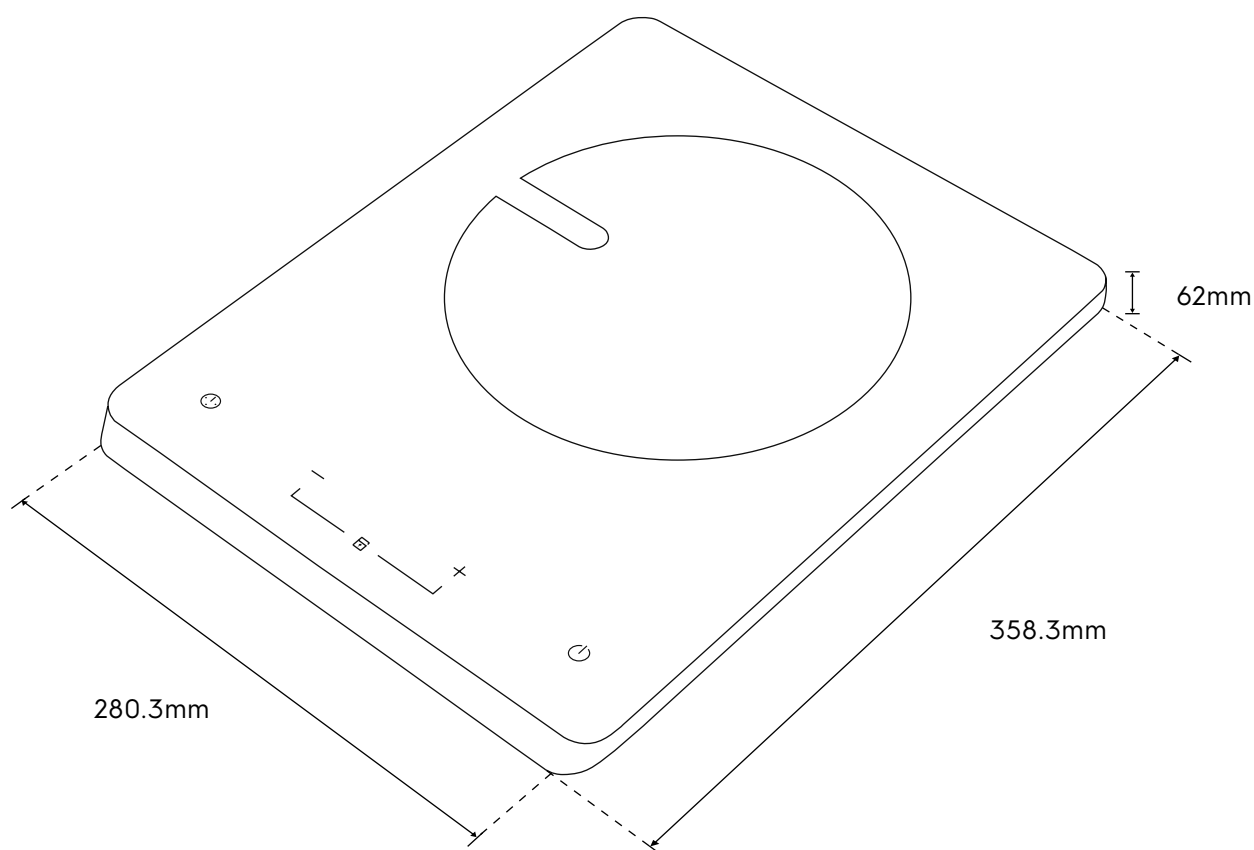

Dimension Guide

Freestanding Ceramic Hob

Model:
ETD29KC

Dimensions			
	width	height	depth
Product (mm)	280.3	62	358.3

Please note! Dimensions to be used as a guide only. All customers MUST refer to the user manual supplied with the product for detailed installation instructions.
© 2022 Electrolux S.E.A PTE. LTD. E_ETD29KC_Dim_Oct22