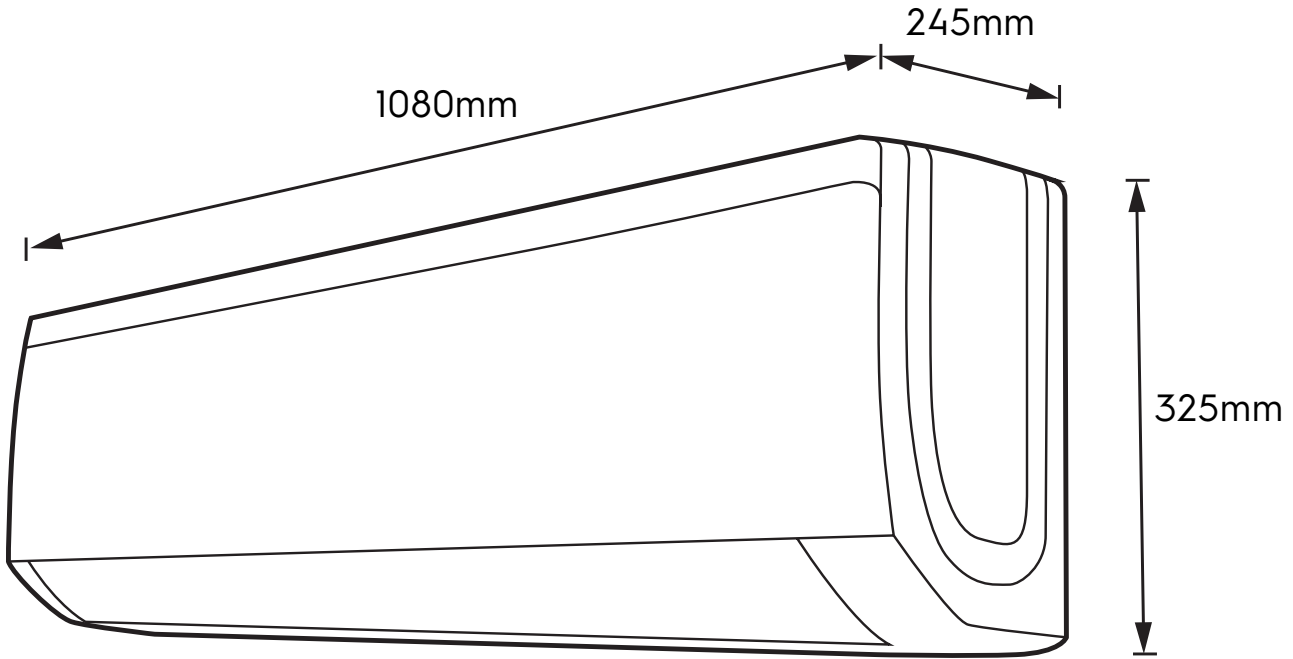

Dimension Guide

Air conditioner

Model:
ESV243C4YA

Dimensions			
	width	height	depth
Product (mm)	1080	325	245

Please note! Dimensions to be used as a guide only. All customers MUST refer to the user manual supplied with the product for detailed installation instructions.