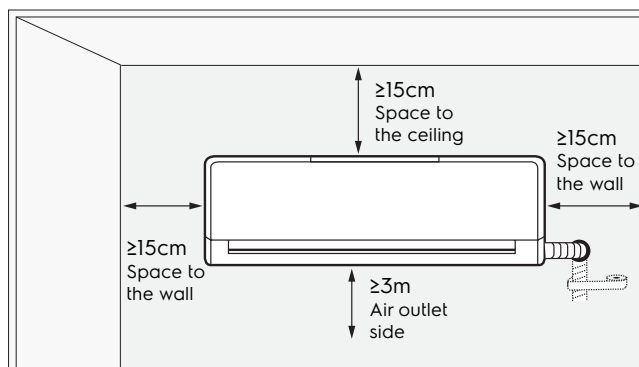

Dimension Guide

Air conditioner

Model:
ESV243C4YA

Dimensions			
	width	height	depth
Product (mm)	1080	325	245

Please note! Dimensions to be used as a guide only. All customers MUST refer to the user manual supplied with the product for detailed installation instructions.