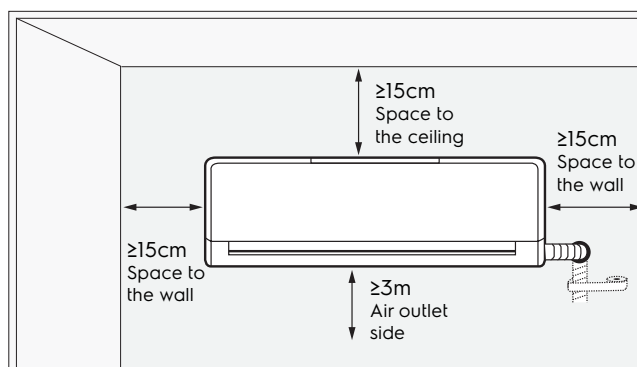

# Dimension Guide

## Air conditioner

**Model:**  
ESV185C2WA

Dimensions			
	width	height	depth
Product (mm)	1075	345	250

**Please note!** Dimensions to be used as a guide only. All customers MUST refer to the user manual supplied with the product for detailed installation instructions.