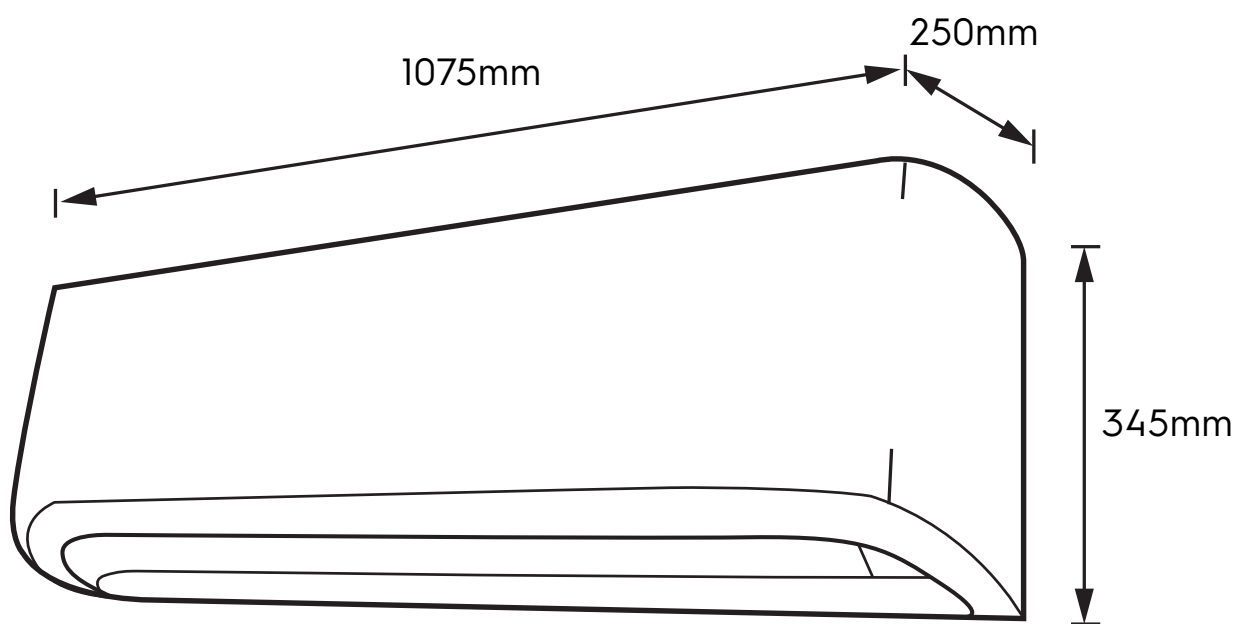

# Dimension Guide

## Air conditioner

**Model:**  
ESV185C2WA

Dimensions			
	width	height	depth
Product (mm)	1075	345	250

**Please note!** Dimensions to be used as a guide only. All customers MUST refer to the user manual supplied with the product for detailed installation instructions.