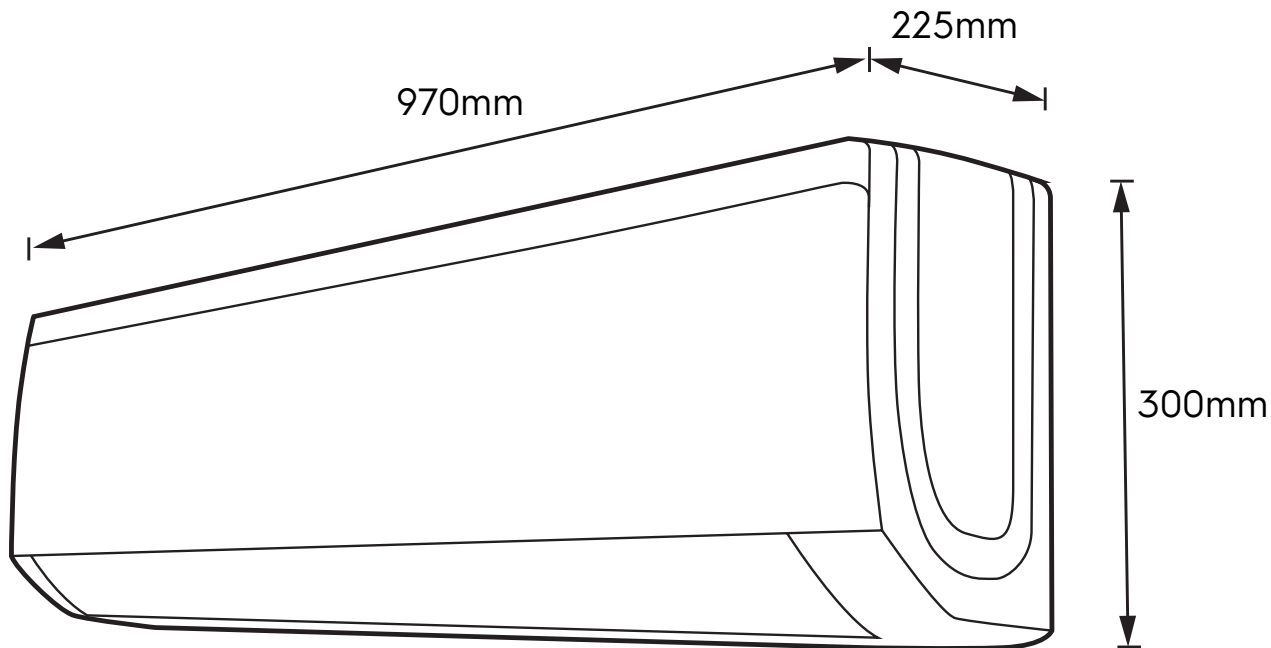

# Dimension Guide

## Air conditioner

**Model:**  
ESV183C4YA

Dimensions			
	width	height	depth
Product (mm)	970	300	225

**Please note!** Dimensions to be used as a guide only. All customers MUST refer to the user manual supplied with the product for detailed installation instructions.