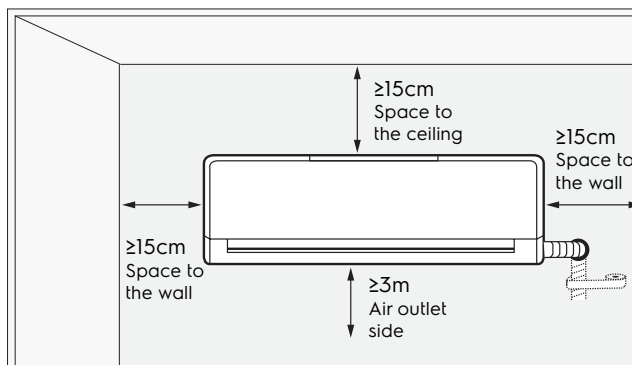

# Dimension Guide

## Air conditioner

**Model:**  
ESV183C4YA

Dimensions			
	width	height	depth
Product (mm)	970	300	225

**Please note!** Dimensions to be used as a guide only. All customers MUST refer to the user manual supplied with the product for detailed installation instructions.