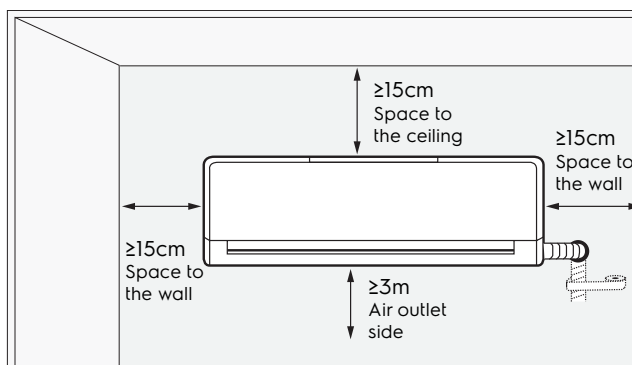

Dimension Guide

Air conditioner

Model:
ESV123C4YA

Dimensions

	width	height	depth
Product (mm)	773	250	185

Please note! Dimensions to be used as a guide only. All customers MUST refer to the user manual supplied with the product for detailed installation instructions.