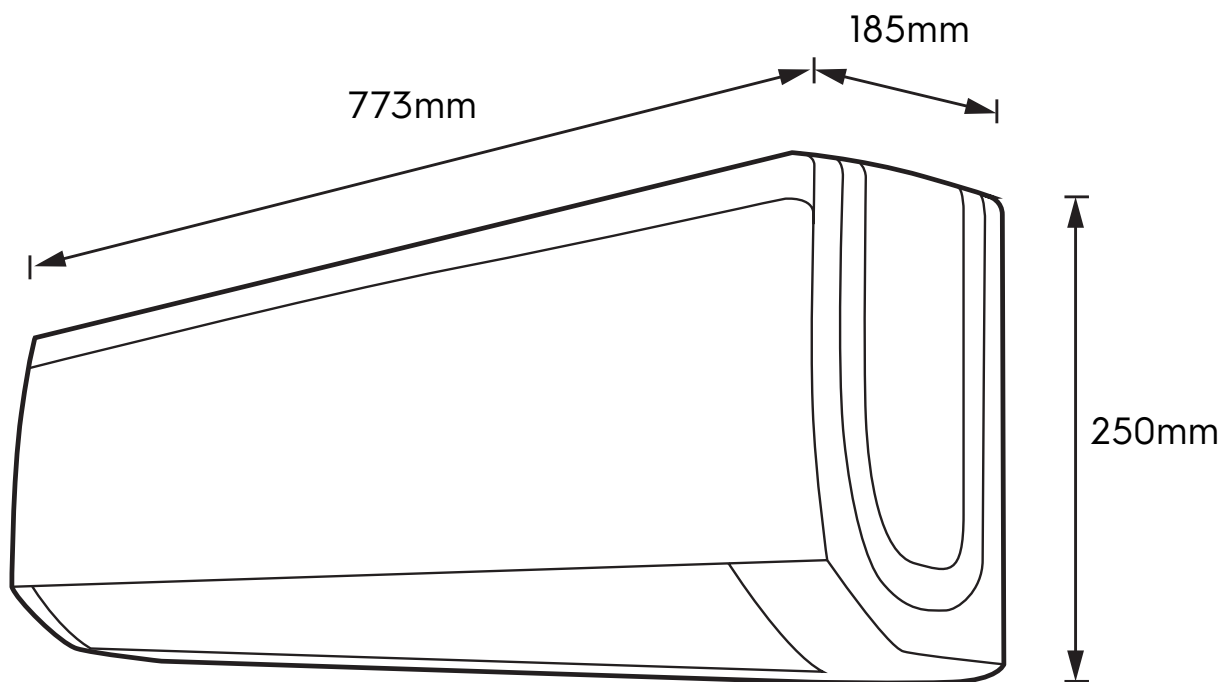

Dimension Guide

Air conditioner

Model:
ESV123C4YA

Dimensions

	width	height	depth
Product (mm)	773	250	185

Please note! Dimensions to be used as a guide only. All customers MUST refer to the user manual supplied with the product for detailed installation instructions.