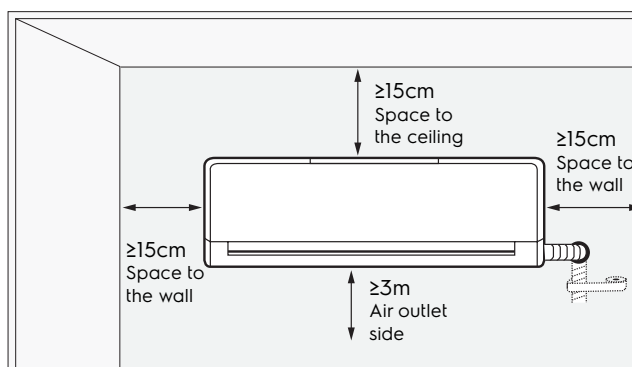

Dimension Guide

Air conditioner

Model:
ESV123C3XA

Dimensions			
	width	height	depth
Product (mm)	773	250	185

Please note! Dimensions to be used as a guide only. All customers MUST refer to the user manual supplied with the product for detailed installation instructions.