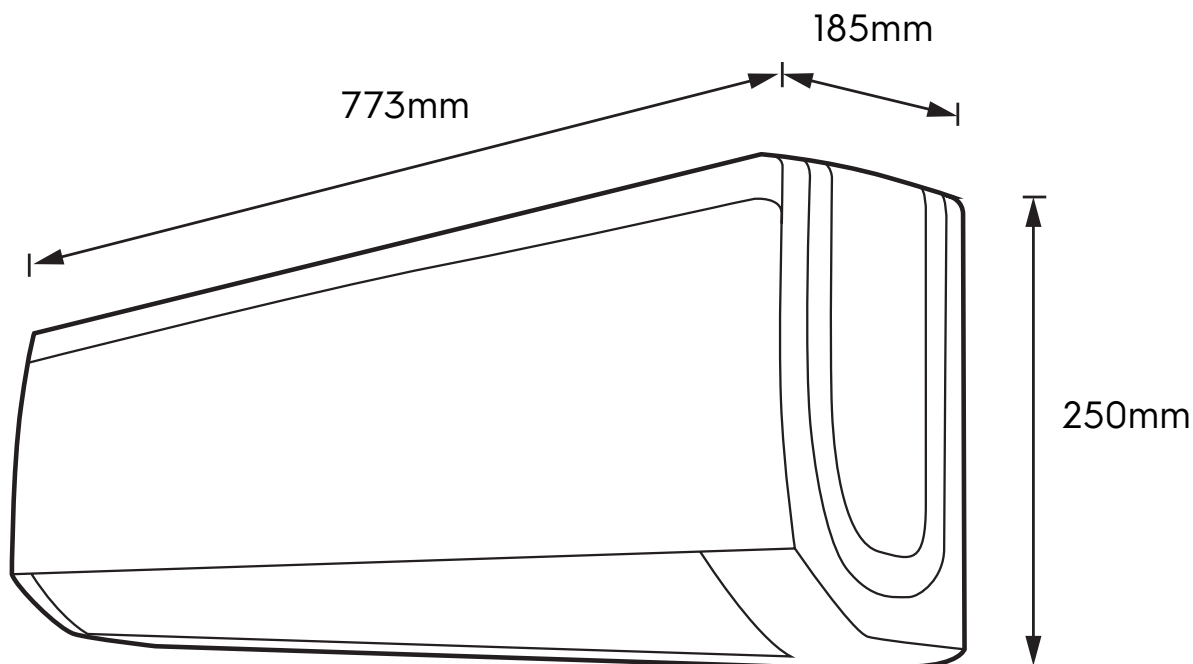

Dimension Guide

Air conditioner

Model:
ESV123C3XA

Dimensions			
	width	height	depth
Product (mm)	773	250	185

Please note! Dimensions to be used as a guide only. All customers MUST refer to the user manual supplied with the product for detailed installation instructions.