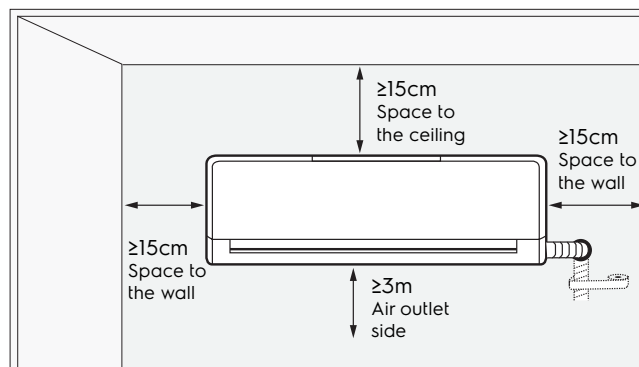

Dimension Guide

Air conditioner

Model:
ESV093C4YA

Dimensions			
	width	height	depth
Product (mm)	773	250	185

Please note! Dimensions to be used as a guide only. All customers MUST refer to the user manual supplied with the product for detailed installation instructions.