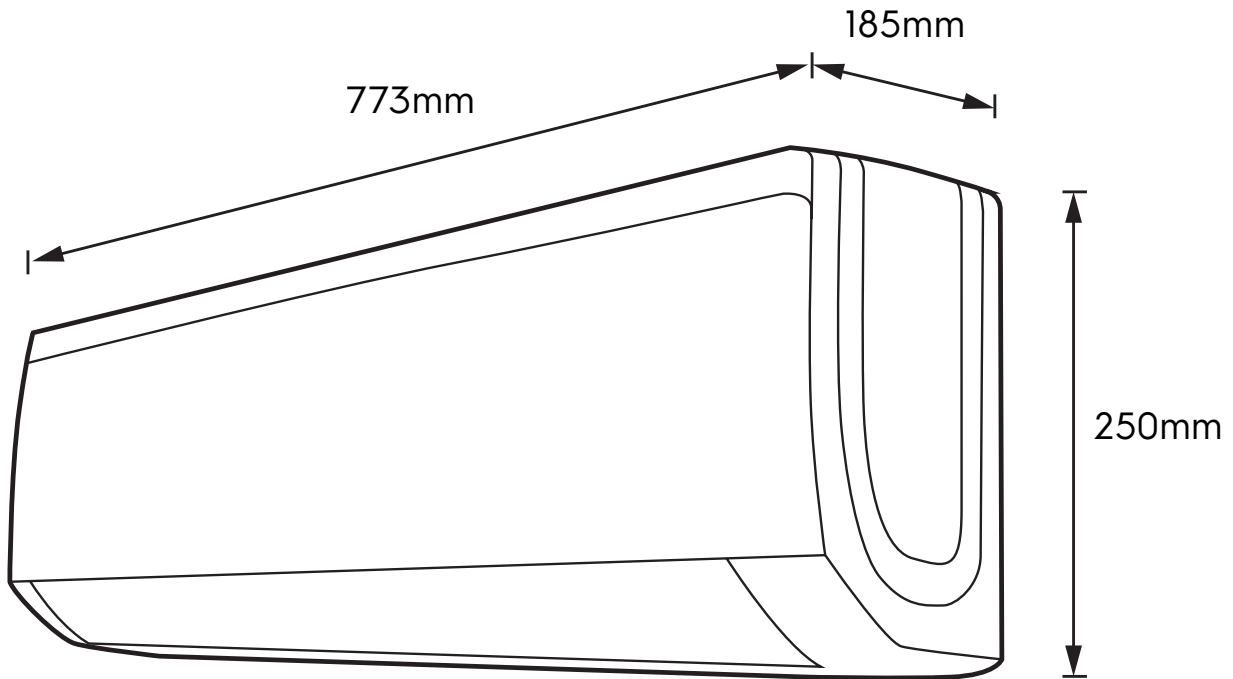

Dimension Guide

Air conditioner

Model:
ESV093C4YA

Dimensions			
	width	height	depth
Product (mm)	773	250	185

Please note! Dimensions to be used as a guide only. All customers MUST refer to the user manual supplied with the product for detailed installation instructions.