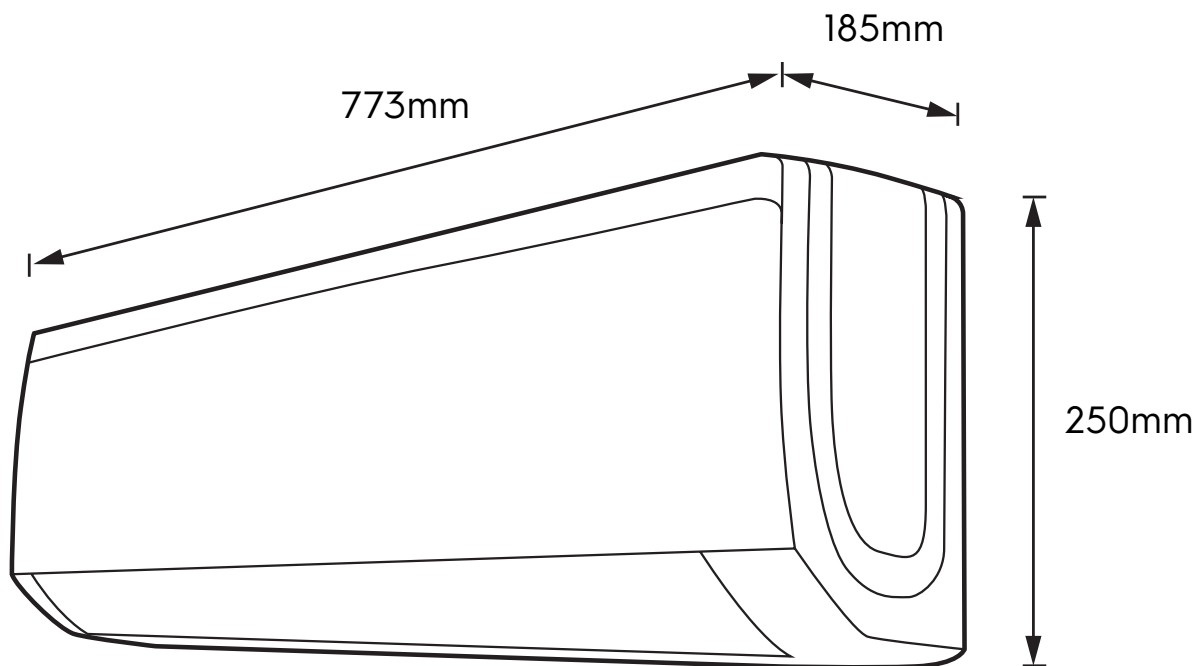

Dimension Guide

Air conditioner

Model:
ESV093C3XA

Dimensions			
	width	height	depth
Product (mm)	773	250	185

Please note! Dimensions to be used as a guide only. All customers MUST refer to the user manual supplied with the product for detailed installation instructions.