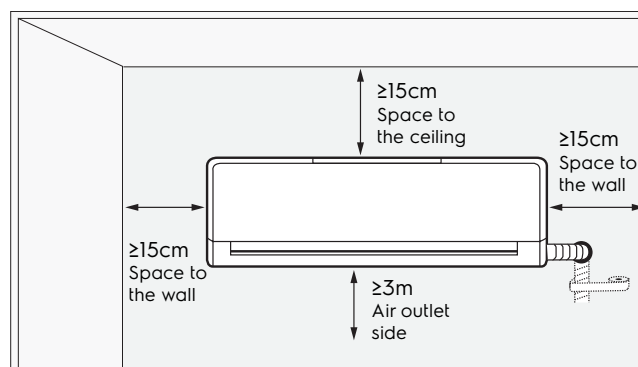

Dimension Guide

Air conditioner

Model:
ESV093C3XA

Dimensions			
	width	height	depth
Product (mm)	773	250	185

Please note! Dimensions to be used as a guide only. All customers MUST refer to the user manual supplied with the product for detailed installation instructions.