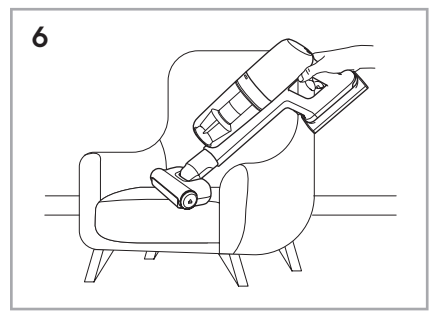

4.5h 100%

- 100% ⚡
- 50-75%
- 25-50%
- 0%

						
						
ESKW5	KIT23	KIT22	ZE155	ZE149	ZE149A	ZE166
900 923 607	900 923 383	900 923 354	900 923 379	900 923 380	900 923 381	900 923 608
Yearly performance Kit	Home and car kit	Duster kit	PetPro+	BedProPower+	BedPro PowerUV+	PowerPro hard floor nozzle
						
ZE168	ZE158	ZE159	ZE146	ZE167		
900 923 610	900 923 440	900 923 442	900 923 361	900 923 609		
PowerPro mop nozzle	Standard pads	Delicate pads	Duster	Battery 4.0Ah/57Wh		