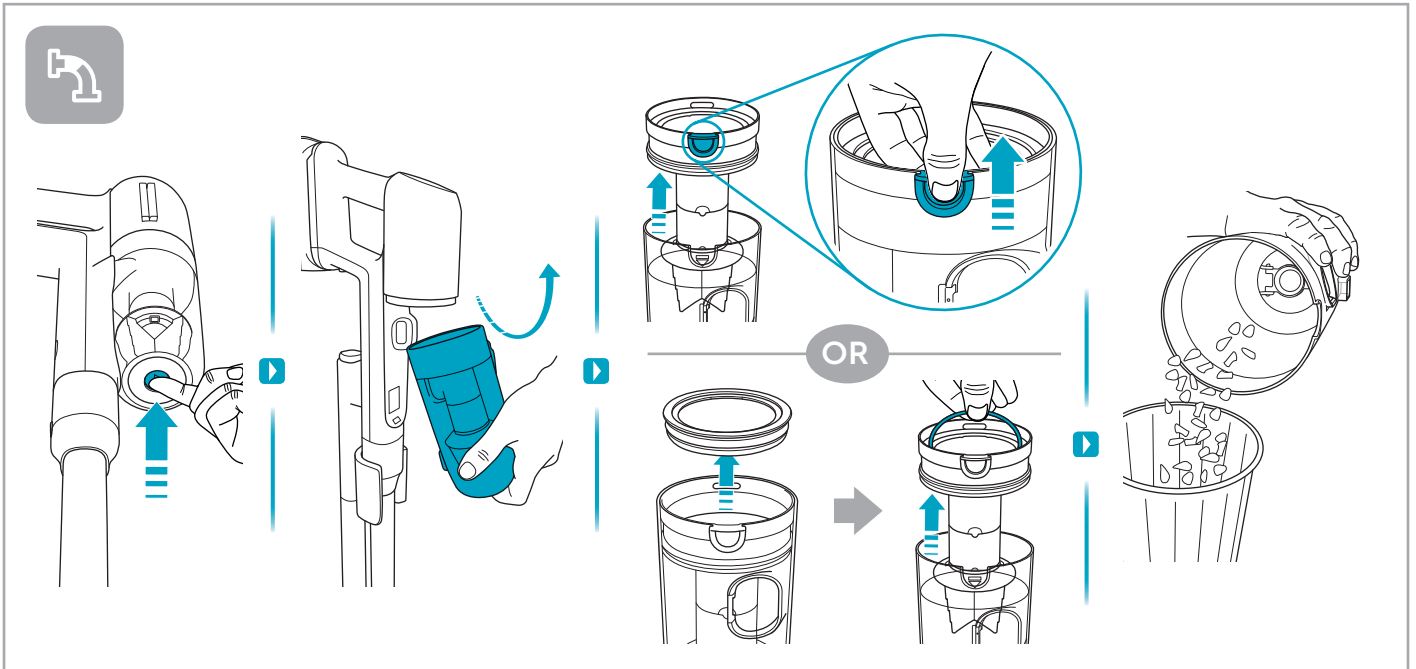

4.5h 100%

- 100% ⚡
- 50-75%
- 25-50%
- 0%

						
						
ESKW5	KIT23	KIT22	ZE155	ZE149	ZE149A	ZE166
900 923 607	900 923 383	900 923 354	900 923 379	900 923 380	900 923 381	900 923 608
Yearly performance Kit	Home and car kit	Duster kit	PetPro+	BedProPower+	BedPro PowerUV+	PowerPro hard floor nozzle
						
ZE168	ZE158	ZE159	ZE146	ZE167		
900 923 610	900 923 440	900 923 442	900 923 361	900 923 609		
PowerPro mop nozzle	Standard pads	Delicate pads	Duster	Battery 4.0Ah/57Wh		