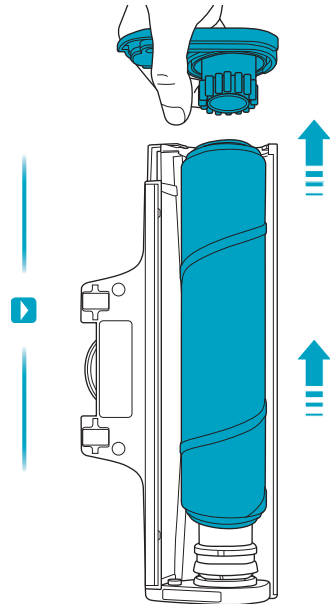

4.5h 100%

- 100% ⚡
- 50-75%
- 25-50%
- 0%

						
						
ESKW5	KIT23	KIT22	ZE155	ZE149	ZE149A	ZE166
900 923 607	900 923 383	900 923 354	900 923 379	900 923 380	900 923 381	900 923 608
Yearly performance Kit	Home and car kit	Duster kit	PetPro+	BedProPower+	BedPro PowerUV+	PowerPro hard floor nozzle
						
ZE168	ZE158	ZE159	ZE146	ZE167		
900 923 610	900 923 440	900 923 442	900 923 361	900 923 609		
PowerPro mop nozzle	Standard pads	Delicate pads	Duster	Battery 4.0Ah/57Wh		