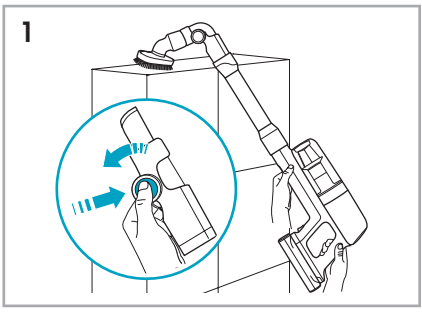

4.5h 100%

- 100% ⚡
- 50-75%
- 25-50%
- 0%

						
						
ESKW5	KIT23	KIT22	ZE155	ZE149	ZE149A	ZE166
900 923 607	900 923 383	900 923 354	900 923 379	900 923 380	900 923 381	900 923 608
Yearly performance Kit	Home and car kit	Duster kit	PetPro+	BedProPower+	BedPro PowerUV+	PowerPro hard floor nozzle
						
ZE168	ZE158	ZE159	ZE146	ZE167		
900 923 610	900 923 440	900 923 442	900 923 361	900 923 609		
PowerPro mop nozzle	Standard pads	Delicate pads	Duster	Battery 4.0Ah/57Wh		