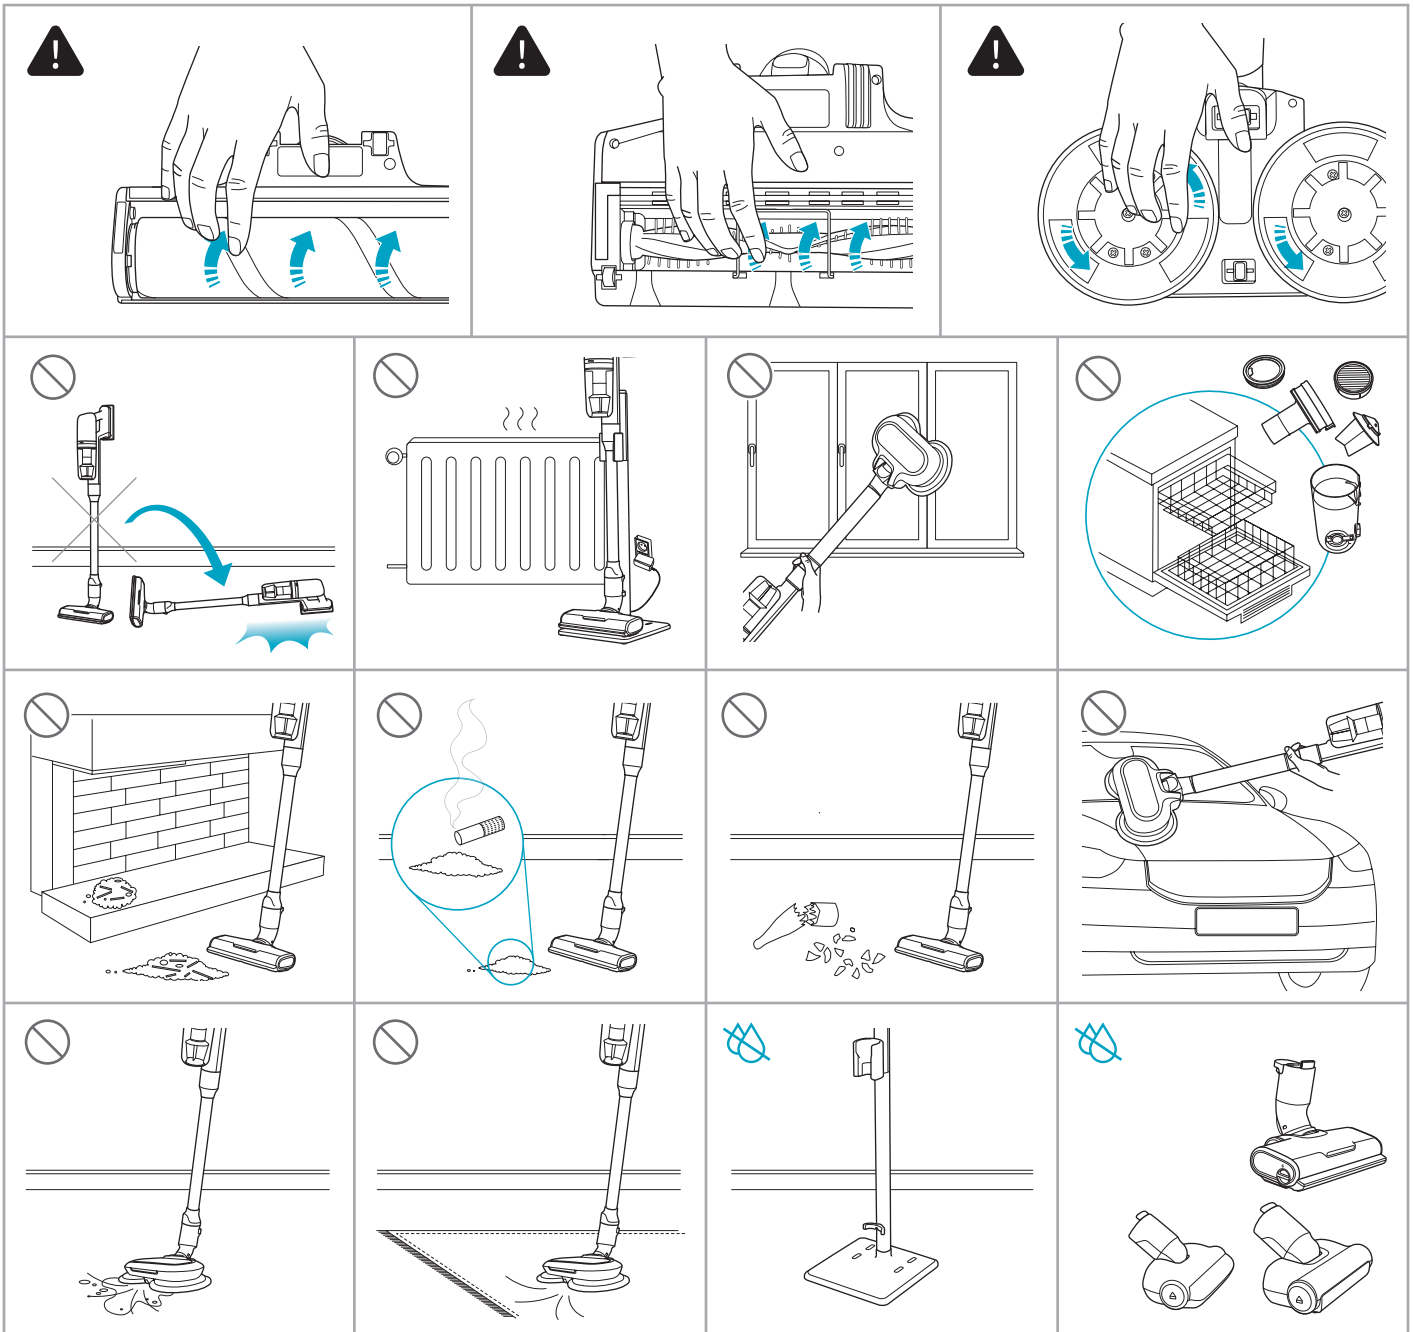

4.5h 100%

- 100% ⚡
- 50-75%
- 25-50%
- 0%

						
						
ESKW5	KIT23	KIT22	ZE155	ZE149	ZE149A	ZE166
900 923 607	900 923 383	900 923 354	900 923 379	900 923 380	900 923 381	900 923 608
Yearly performance Kit	Home and car kit	Duster kit	PetPro+	BedProPower+	BedPro PowerUV+	PowerPro hard floor nozzle
						
ZE168	ZE158	ZE159	ZE146	ZE167		
900 923 610	900 923 440	900 923 442	900 923 361	900 923 609		
PowerPro mop nozzle	Standard pads	Delicate pads	Duster	Battery 4.0Ah/57Wh		