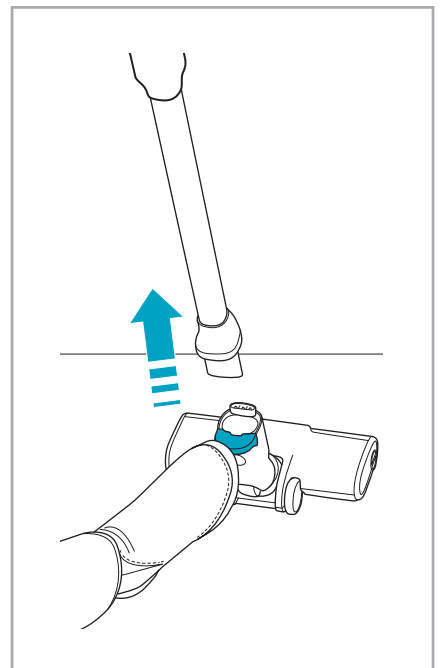

4.5h 100%

- 100% ⚡
- 50-75%
- 25-50%
- 0%

						
						
ESKW5	KIT23	KIT22	ZE155	ZE149	ZE149A	ZE166
900 923 607	900 923 383	900 923 354	900 923 379	900 923 380	900 923 381	900 923 608
Yearly performance Kit	Home and car kit	Duster kit	PetPro+	BedProPower+	BedPro PowerUV+	PowerPro hard floor nozzle
						
ZE168	ZE158	ZE159	ZE146	ZE167		
900 923 610	900 923 440	900 923 442	900 923 361	900 923 609		
PowerPro mop nozzle	Standard pads	Delicate pads	Duster	Battery 4.0Ah/57Wh		