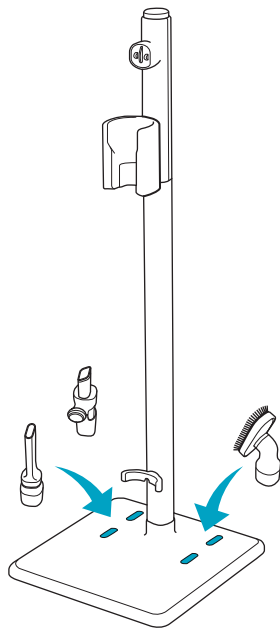

4.5h 100%

- 100% ⚡
- 50-75%
- 25-50%
- 0%

						
						
ESKW5	KIT23	KIT22	ZE155	ZE149	ZE149A	ZE166
900 923 607	900 923 383	900 923 354	900 923 379	900 923 380	900 923 381	900 923 608
Yearly performance Kit	Home and car kit	Duster kit	PetPro+	BedProPower+	BedPro PowerUV+	PowerPro hard floor nozzle
						
ZE168	ZE158	ZE159	ZE146	ZE167		
900 923 610	900 923 440	900 923 442	900 923 361	900 923 609		
PowerPro mop nozzle	Standard pads	Delicate pads	Duster	Battery 4.0Ah/57Wh		