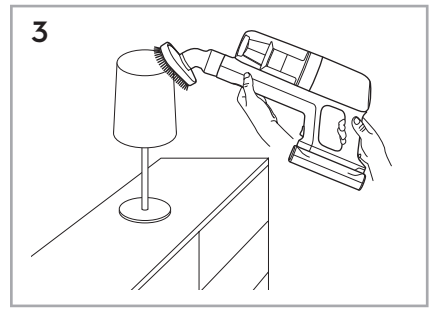

4.5h 100%

- 100% ⚡
- 50-75%
- 25-50%
- 0%

						
						
ESKW5	KIT23	KIT22	ZE155	ZE149	ZE149A	ZE166
900 923 607	900 923 383	900 923 354	900 923 379	900 923 380	900 923 381	900 923 608
Yearly performance Kit	Home and car kit	Duster kit	PetPro+	BedProPower+	BedPro PowerUV+	PowerPro hard floor nozzle
						
ZE168	ZE158	ZE159	ZE146	ZE167		
900 923 610	900 923 440	900 923 442	900 923 361	900 923 609		
PowerPro mop nozzle	Standard pads	Delicate pads	Duster	Battery 4.0Ah/57Wh		