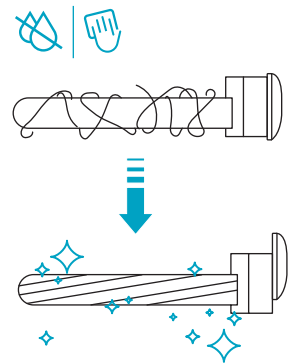

4.5h 100%

- 100% ⚡
- 50-75%
- 25-50%
- 0%

						
						
ESKW5	KIT23	KIT22	ZE155	ZE149	ZE149A	ZE166
900 923 607	900 923 383	900 923 354	900 923 379	900 923 380	900 923 381	900 923 608
Yearly performance Kit	Home and car kit	Duster kit	PetPro+	BedProPower+	BedPro PowerUV+	PowerPro hard floor nozzle
						
ZE168	ZE158	ZE159	ZE146	ZE167		
900 923 610	900 923 440	900 923 442	900 923 361	900 923 609		
PowerPro mop nozzle	Standard pads	Delicate pads	Duster	Battery 4.0Ah/57Wh		