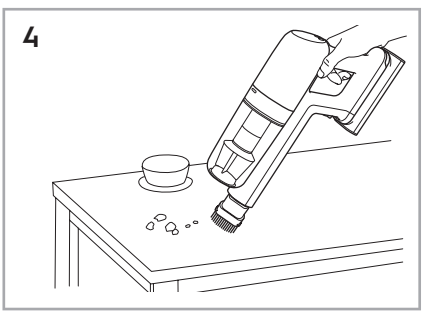

4.5h 100%

- 100% ⚡
- 50-75%
- 25-50%
- 0%

						
						
ESKW5	KIT23	KIT22	ZE155	ZE149	ZE149A	ZE166
900 923 607	900 923 383	900 923 354	900 923 379	900 923 380	900 923 381	900 923 608
Yearly performance Kit	Home and car kit	Duster kit	PetPro+	BedProPower+	BedPro PowerUV+	PowerPro hard floor nozzle
						
ZE168	ZE158	ZE159	ZE146	ZE167		
900 923 610	900 923 440	900 923 442	900 923 361	900 923 609		
PowerPro mop nozzle	Standard pads	Delicate pads	Duster	Battery 4.0Ah/57Wh		