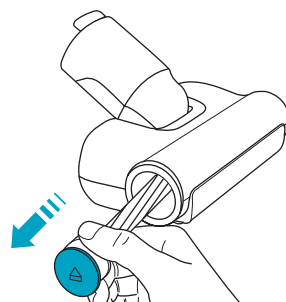

4.5h 100%

- 100% ⚡
- 50-75%
- 25-50%
- 0%

						
						
ESKW5	KIT23	KIT22	ZE155	ZE149	ZE149A	ZE166
900 923 607	900 923 383	900 923 354	900 923 379	900 923 380	900 923 381	900 923 608
Yearly performance Kit	Home and car kit	Duster kit	PetPro+	BedProPower+	BedPro PowerUV+	PowerPro hard floor nozzle
						
ZE168	ZE158	ZE159	ZE146	ZE167		
900 923 610	900 923 440	900 923 442	900 923 361	900 923 609		
PowerPro mop nozzle	Standard pads	Delicate pads	Duster	Battery 4.0Ah/57Wh		