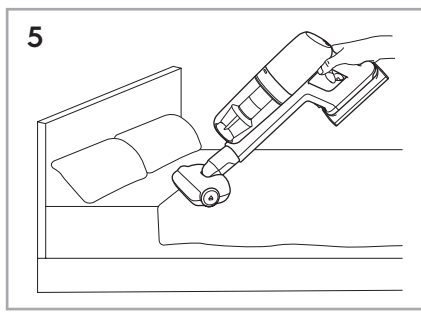

4.5h 100%

- 100% ⚡
- 50-75%
- 25-50%
- 0%

						
						
ESKW5	KIT23	KIT22	ZE155	ZE149	ZE149A	ZE166
900 923 607	900 923 383	900 923 354	900 923 379	900 923 380	900 923 381	900 923 608
Yearly performance Kit	Home and car kit	Duster kit	PetPro+	BedProPower+	BedPro PowerUV+	PowerPro hard floor nozzle
						
ZE168	ZE158	ZE159	ZE146	ZE167		
900 923 610	900 923 440	900 923 442	900 923 361	900 923 609		
PowerPro mop nozzle	Standard pads	Delicate pads	Duster	Battery 4.0Ah/57Wh		