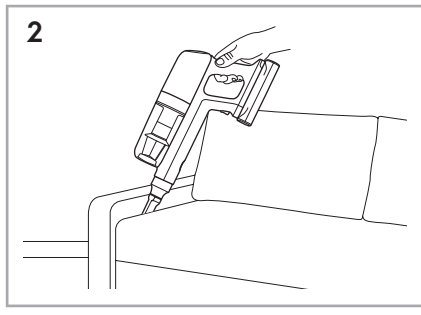

4.5h 100%

- 100% ⚡
- 50-75%
- 25-50%
- 0%

						
						
ESKW5	KIT23	KIT22	ZE155	ZE149	ZE149A	ZE166
900 923 607	900 923 383	900 923 354	900 923 379	900 923 380	900 923 381	900 923 608
Yearly performance Kit	Home and car kit	Duster kit	PetPro+	BedProPower+	BedPro PowerUV+	PowerPro hard floor nozzle
						
ZE168	ZE158	ZE159	ZE146	ZE167		
900 923 610	900 923 440	900 923 442	900 923 361	900 923 609		
PowerPro mop nozzle	Standard pads	Delicate pads	Duster	Battery 4.0Ah/57Wh		