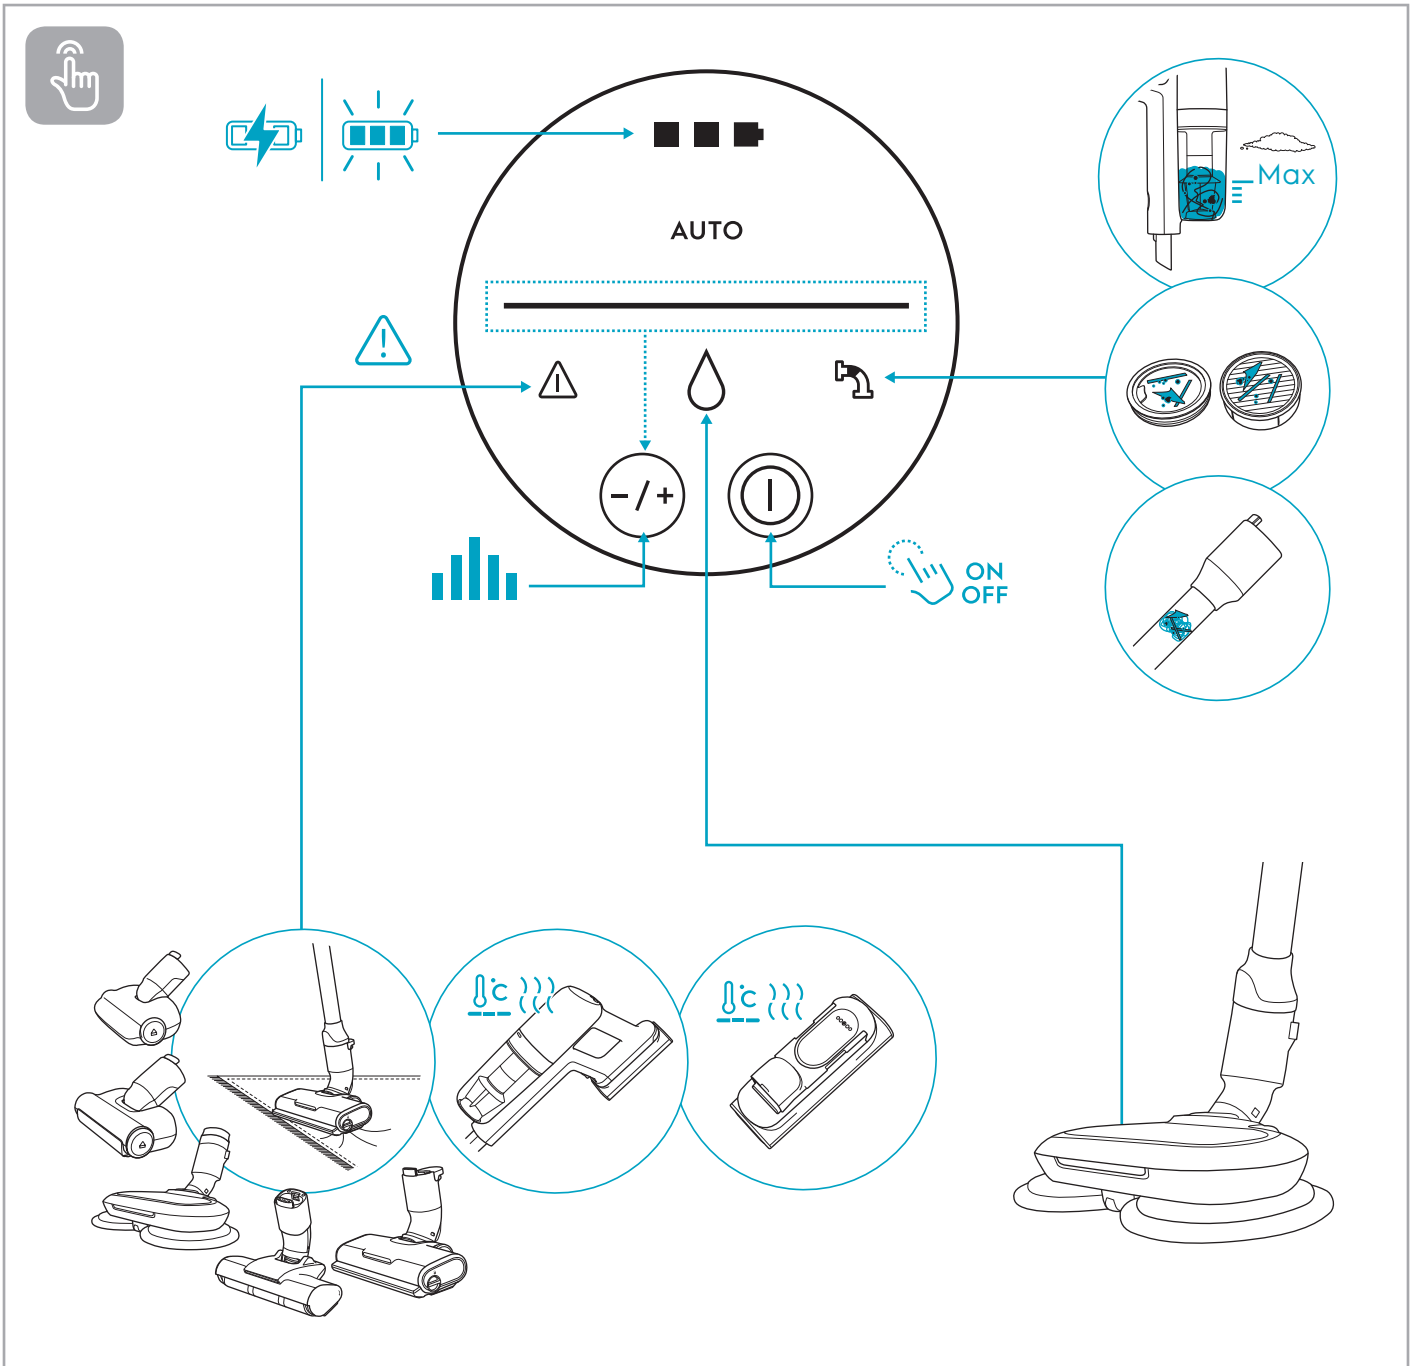

4.5h 100%

- 100% ⚡
- 50-75%
- 25-50%
- 0%

						
						
ESKW5	KIT23	KIT22	ZE155	ZE149	ZE149A	ZE166
900 923 607	900 923 383	900 923 354	900 923 379	900 923 380	900 923 381	900 923 608
Yearly performance Kit	Home and car kit	Duster kit	PetPro+	BedProPower+	BedPro PowerUV+	PowerPro hard floor nozzle
						
ZE168	ZE158	ZE159	ZE146	ZE167		
900 923 610	900 923 440	900 923 442	900 923 361	900 923 609		
PowerPro mop nozzle	Standard pads	Delicate pads	Duster	Battery 4.0Ah/57Wh		