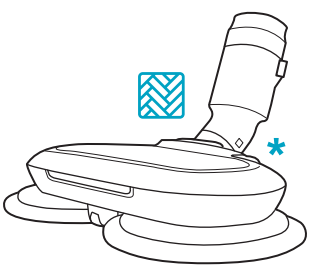

*

Available in specific models only.
仅特定机型提供
Tersedia hanya pada model tertentu.
특정 모델에만 해당 됩니다.
มีเฉพาะบางรุ่นเท่านั้น
只適用於指定型號
Chỉ có ở một số kiểu máy nhất định.
متوفر في نماذج محددة فقط