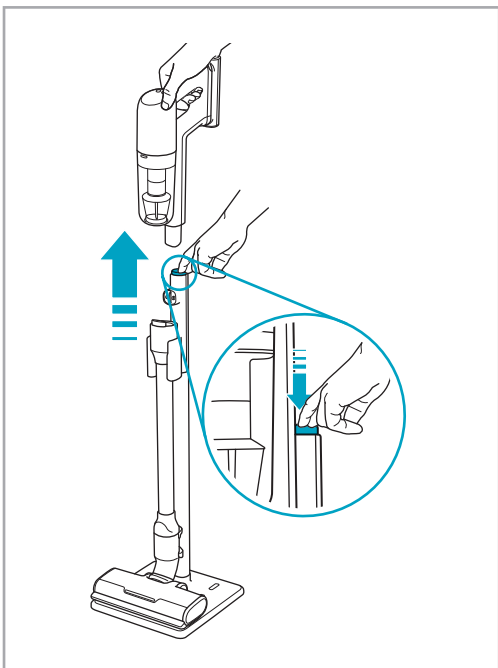

4.5h 100%

- 100% ⚡
- 50-75%
- 25-50%
- 0%

						
						
ESKW5	KIT23	KIT22	ZE155	ZE149	ZE149A	ZE166
900 923 607	900 923 383	900 923 354	900 923 379	900 923 380	900 923 381	900 923 608
Yearly performance Kit	Home and car kit	Duster kit	PetPro+	BedProPower+	BedPro PowerUV+	PowerPro hard floor nozzle
						
ZE168	ZE158	ZE159	ZE146	ZE167		
900 923 610	900 923 440	900 923 442	900 923 361	900 923 609		
PowerPro mop nozzle	Standard pads	Delicate pads	Duster	Battery 4.0Ah/57Wh		