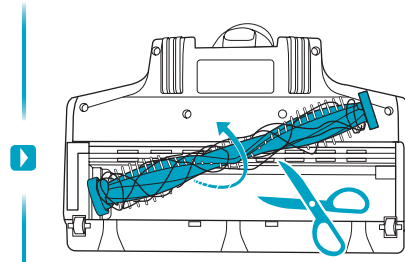

4.5h 100%

- 100% ⚡
- 50-75%
- 25-50%
- 0%

						
						
ESKW5	KIT23	KIT22	ZE155	ZE149	ZE149A	ZE166
900 923 607	900 923 383	900 923 354	900 923 379	900 923 380	900 923 381	900 923 608
Yearly performance Kit	Home and car kit	Duster kit	PetPro+	BedProPower+	BedPro PowerUV+	PowerPro hard floor nozzle
						
ZE168	ZE158	ZE159	ZE146	ZE167		
900 923 610	900 923 440	900 923 442	900 923 361	900 923 609		
PowerPro mop nozzle	Standard pads	Delicate pads	Duster	Battery 4.0Ah/57Wh		