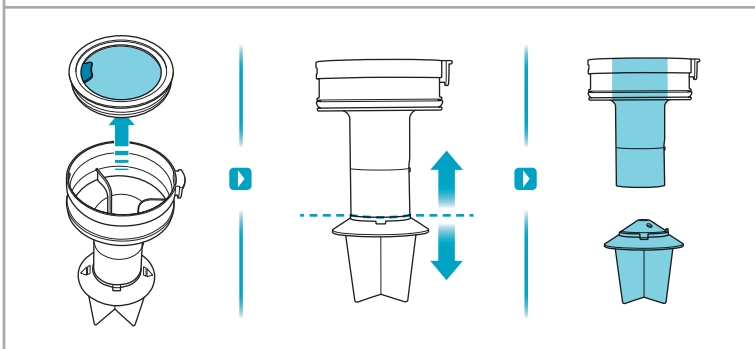

4.5h 100%

- 100% ⚡
- 50-75%
- 25-50%
- 0%

						
						
ESKW5	KIT23	KIT22	ZE155	ZE149	ZE149A	ZE166
900 923 607	900 923 383	900 923 354	900 923 379	900 923 380	900 923 381	900 923 608
Yearly performance Kit	Home and car kit	Duster kit	PetPro+	BedProPower+	BedPro PowerUV+	PowerPro hard floor nozzle
						
ZE168	ZE158	ZE159	ZE146	ZE167		
900 923 610	900 923 440	900 923 442	900 923 361	900 923 609		
PowerPro mop nozzle	Standard pads	Delicate pads	Duster	Battery 4.0Ah/57Wh		