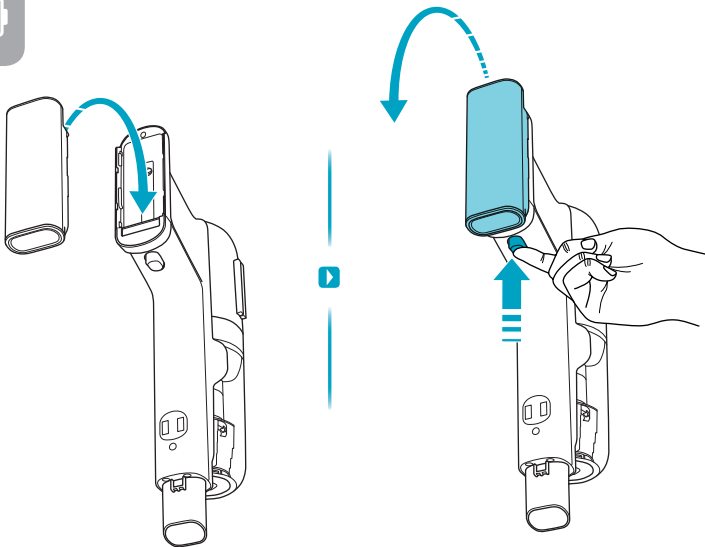

4.5h 100%

- 100% ⚡
- 50-75%
- 25-50%
- 0%

						
						
ESKW5	KIT23	KIT22	ZE155	ZE149	ZE149A	ZE166
900 923 607	900 923 383	900 923 354	900 923 379	900 923 380	900 923 381	900 923 608
Yearly performance Kit	Home and car kit	Duster kit	PetPro+	BedProPower+	BedPro PowerUV+	PowerPro hard floor nozzle
						
ZE168	ZE158	ZE159	ZE146	ZE167		
900 923 610	900 923 440	900 923 442	900 923 361	900 923 609		
PowerPro mop nozzle	Standard pads	Delicate pads	Duster	Battery 4.0Ah/57Wh		