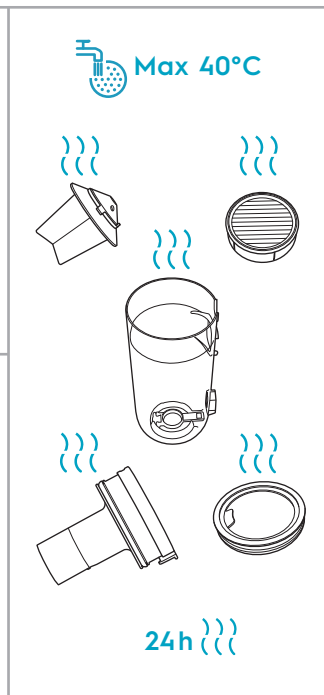

4.5h 100%

- 100% ⚡
- 50-75%
- 25-50%
- 0%

						
						
ESKW5	KIT23	KIT22	ZE155	ZE149	ZE149A	ZE166
900 923 607	900 923 383	900 923 354	900 923 379	900 923 380	900 923 381	900 923 608
Yearly performance Kit	Home and car kit	Duster kit	PetPro+	BedProPower+	BedPro PowerUV+	PowerPro hard floor nozzle
						
ZE168	ZE158	ZE159	ZE146	ZE167		
900 923 610	900 923 440	900 923 442	900 923 361	900 923 609		
PowerPro mop nozzle	Standard pads	Delicate pads	Duster	Battery 4.0Ah/57Wh		