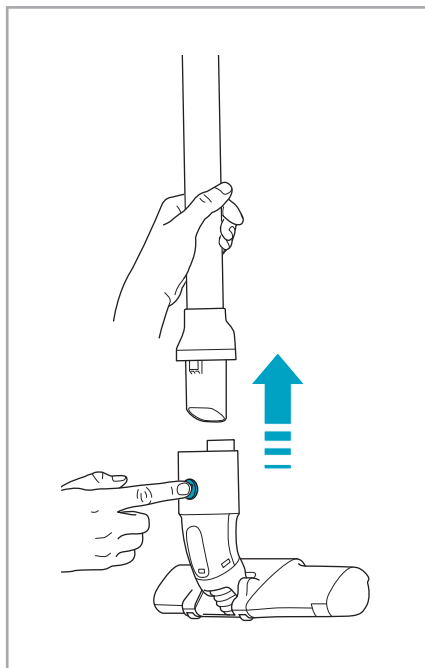

4.5h 100%

- 100% ⚡
- 50-75%
- 25-50%
- 0%

						
						
ESKW5	KIT23	KIT22	ZE155	ZE149	ZE149A	ZE166
900 923 607	900 923 383	900 923 354	900 923 379	900 923 380	900 923 381	900 923 608
Yearly performance Kit	Home and car kit	Duster kit	PetPro+	BedProPower+	BedPro PowerUV+	PowerPro hard floor nozzle
						
ZE168	ZE158	ZE159	ZE146	ZE167		
900 923 610	900 923 440	900 923 442	900 923 361	900 923 609		
PowerPro mop nozzle	Standard pads	Delicate pads	Duster	Battery 4.0Ah/57Wh		