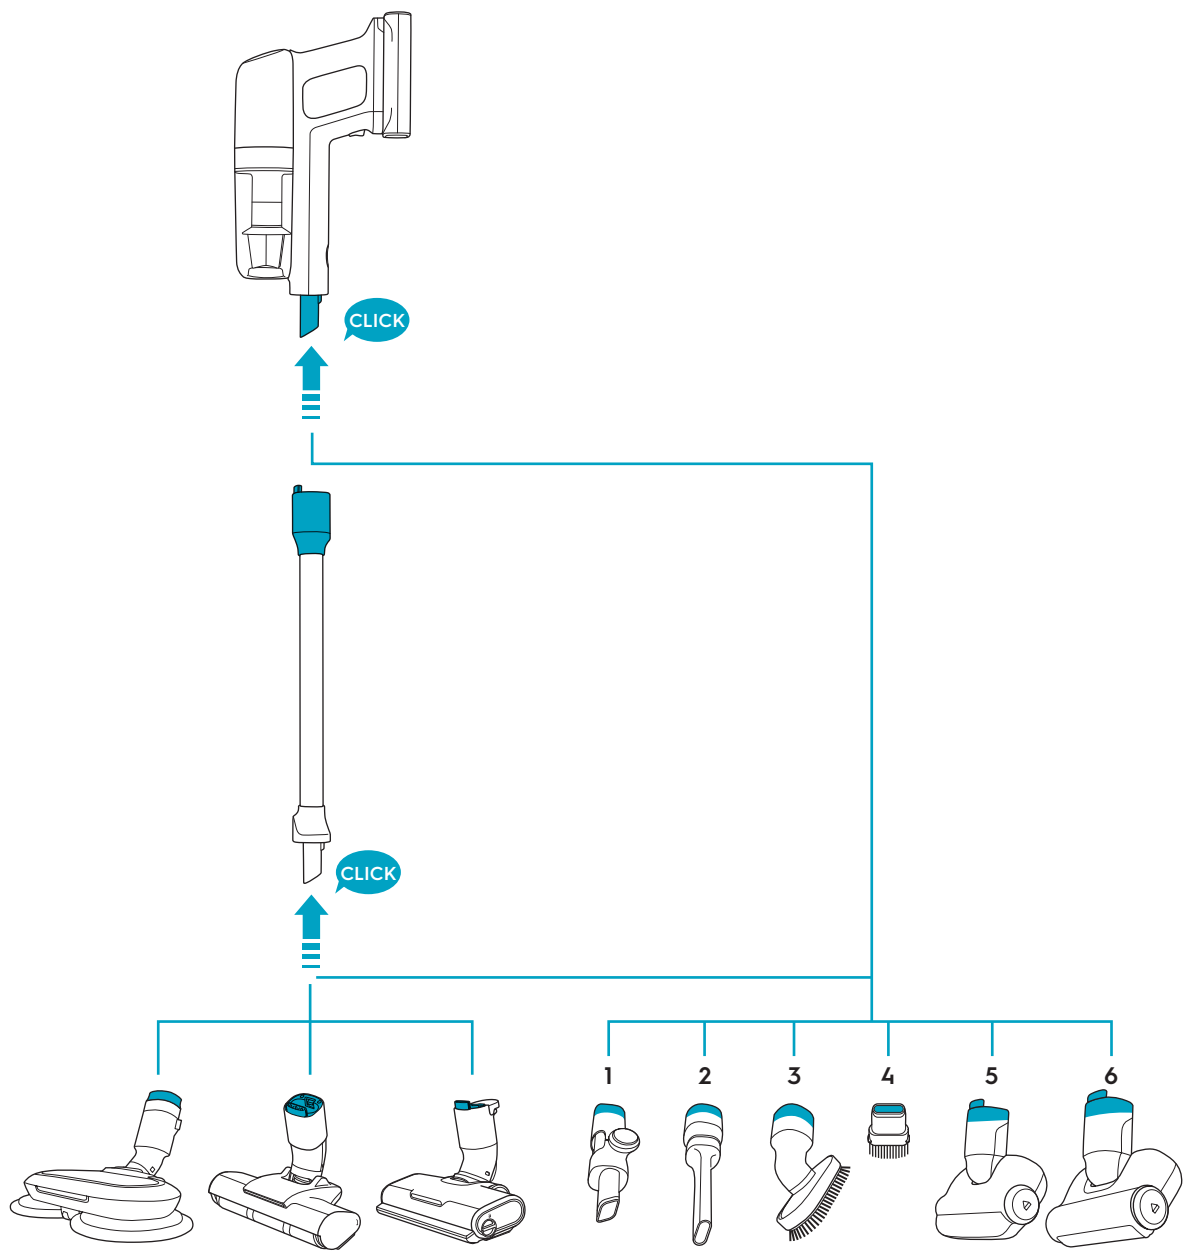

4.5h 100%

- 100% ⚡
- 50-75%
- 25-50%
- 0%

						
						
ESKW5	KIT23	KIT22	ZE155	ZE149	ZE149A	ZE166
900 923 607	900 923 383	900 923 354	900 923 379	900 923 380	900 923 381	900 923 608
Yearly performance Kit	Home and car kit	Duster kit	PetPro+	BedProPower+	BedPro PowerUV+	PowerPro hard floor nozzle
						
ZE168	ZE158	ZE159	ZE146	ZE167		
900 923 610	900 923 440	900 923 442	900 923 361	900 923 609		
PowerPro mop nozzle	Standard pads	Delicate pads	Duster	Battery 4.0Ah/57Wh		