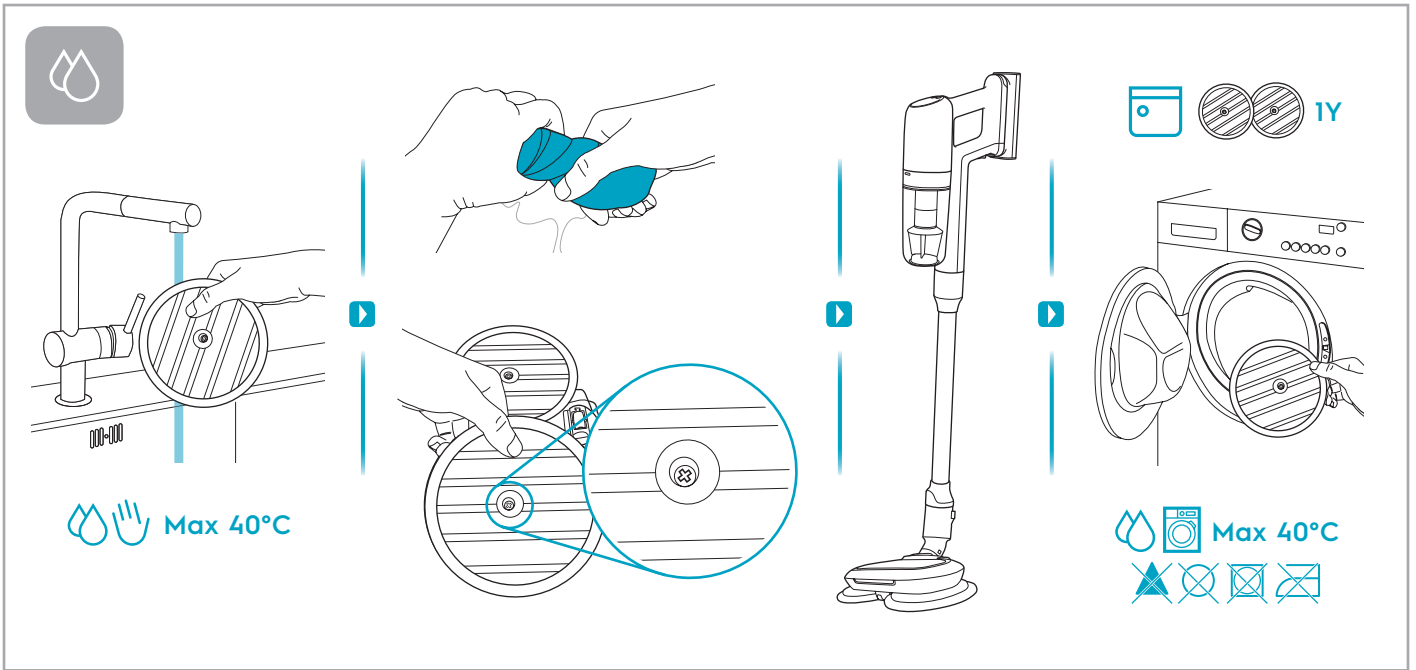

4.5h 100%

- 100% ⚡
- 50-75%
- 25-50%
- 0%

						
						
ESKW5	KIT23	KIT22	ZE155	ZE149	ZE149A	ZE166
900 923 607	900 923 383	900 923 354	900 923 379	900 923 380	900 923 381	900 923 608
Yearly performance Kit	Home and car kit	Duster kit	PetPro+	BedProPower+	BedPro PowerUV+	PowerPro hard floor nozzle
						
ZE168	ZE158	ZE159	ZE146	ZE167		
900 923 610	900 923 440	900 923 442	900 923 361	900 923 609		
PowerPro mop nozzle	Standard pads	Delicate pads	Duster	Battery 4.0Ah/57Wh		