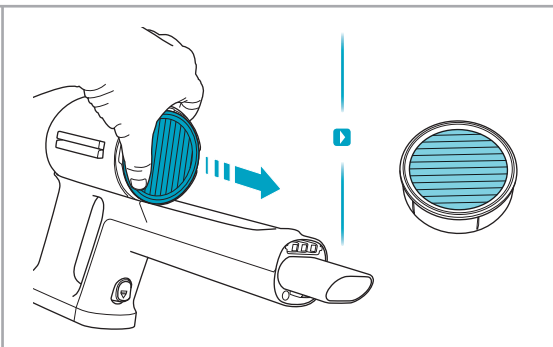

4.5h 100%

- 100% ⚡
- 50-75%
- 25-50%
- 0%

						
						
ESKW5	KIT23	KIT22	ZE155	ZE149	ZE149A	ZE166
900 923 607	900 923 383	900 923 354	900 923 379	900 923 380	900 923 381	900 923 608
Yearly performance Kit	Home and car kit	Duster kit	PetPro+	BedProPower+	BedPro PowerUV+	PowerPro hard floor nozzle
						
ZE168	ZE158	ZE159	ZE146	ZE167		
900 923 610	900 923 440	900 923 442	900 923 361	900 923 609		
PowerPro mop nozzle	Standard pads	Delicate pads	Duster	Battery 4.0Ah/57Wh		