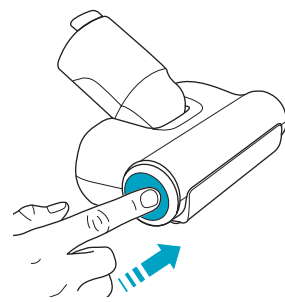

4.5h 100%

- 100% ⚡
- 50-75%
- 25-50%
- 0%

						
						
ESKW5	KIT23	KIT22	ZE155	ZE149	ZE149A	ZE166
900 923 607	900 923 383	900 923 354	900 923 379	900 923 380	900 923 381	900 923 608
Yearly performance Kit	Home and car kit	Duster kit	PetPro+	BedProPower+	BedPro PowerUV+	PowerPro hard floor nozzle
						
ZE168	ZE158	ZE159	ZE146	ZE167		
900 923 610	900 923 440	900 923 442	900 923 361	900 923 609		
PowerPro mop nozzle	Standard pads	Delicate pads	Duster	Battery 4.0Ah/57Wh		