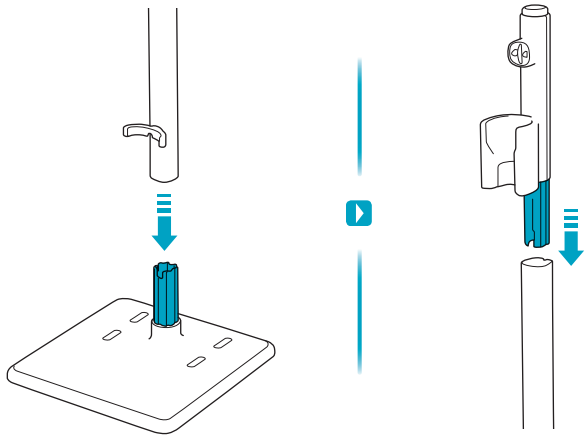

4.5h 100%

- 100% ⚡
- 50-75%
- 25-50%
- 0%

						
						
ESKW5	KIT23	KIT22	ZE155	ZE149	ZE149A	ZE166
900 923 607	900 923 383	900 923 354	900 923 379	900 923 380	900 923 381	900 923 608
Yearly performance Kit	Home and car kit	Duster kit	PetPro+	BedProPower+	BedPro PowerUV+	PowerPro hard floor nozzle
						
ZE168	ZE158	ZE159	ZE146	ZE167		
900 923 610	900 923 440	900 923 442	900 923 361	900 923 609		
PowerPro mop nozzle	Standard pads	Delicate pads	Duster	Battery 4.0Ah/57Wh		