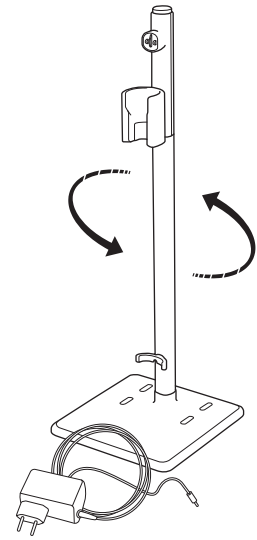

4.5h 100%

- 100% ⚡
- 50-75%
- 25-50%
- 0%

						
						
ESKW5	KIT23	KIT22	ZE155	ZE149	ZE149A	ZE166
900 923 607	900 923 383	900 923 354	900 923 379	900 923 380	900 923 381	900 923 608
Yearly performance Kit	Home and car kit	Duster kit	PetPro+	BedProPower+	BedPro PowerUV+	PowerPro hard floor nozzle
						
ZE168	ZE158	ZE159	ZE146	ZE167		
900 923 610	900 923 440	900 923 442	900 923 361	900 923 609		
PowerPro mop nozzle	Standard pads	Delicate pads	Duster	Battery 4.0Ah/57Wh		