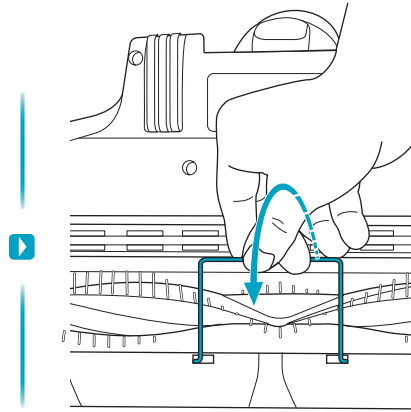

4.5h 100%

- 100% ⚡
- 50-75%
- 25-50%
- 0%

						
						
ESKW5	KIT23	KIT22	ZE155	ZE149	ZE149A	ZE166
900 923 607	900 923 383	900 923 354	900 923 379	900 923 380	900 923 381	900 923 608
Yearly performance Kit	Home and car kit	Duster kit	PetPro+	BedProPower+	BedPro PowerUV+	PowerPro hard floor nozzle
						
ZE168	ZE158	ZE159	ZE146	ZE167		
900 923 610	900 923 440	900 923 442	900 923 361	900 923 609		
PowerPro mop nozzle	Standard pads	Delicate pads	Duster	Battery 4.0Ah/57Wh		