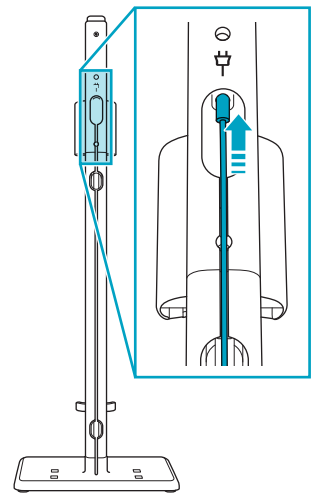

4.5h 100%

- 100% ⚡
- 50-75%
- 25-50%
- 0%

						
						
ESKW5	KIT23	KIT22	ZE155	ZE149	ZE149A	ZE166
900 923 607	900 923 383	900 923 354	900 923 379	900 923 380	900 923 381	900 923 608
Yearly performance Kit	Home and car kit	Duster kit	PetPro+	BedProPower+	BedPro PowerUV+	PowerPro hard floor nozzle
						
ZE168	ZE158	ZE159	ZE146	ZE167		
900 923 610	900 923 440	900 923 442	900 923 361	900 923 609		
PowerPro mop nozzle	Standard pads	Delicate pads	Duster	Battery 4.0Ah/57Wh		