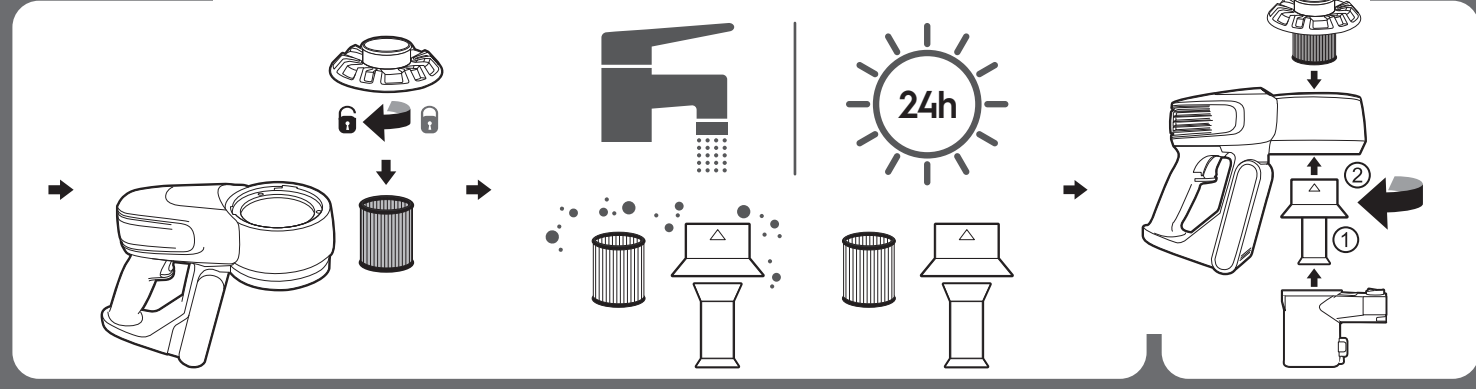

Model names: 14,4V: EFP31112 / 18V: EFP31212, EFP31215 / 21,6V: EFP31312, EFP31315

*For selected models only

RUN TIME	Max	Normal
14,4 V	12 min	25 min
18 V	14 min	30 min
21,6 V	16 min	40 min

14,4V: ZD012M174060AU
18V: ZD012M214060AU/BS/TH
21,6V: ZD012M258060AU/BS/TH

Red Blink **LOW**
Red **CHARGING**
-5h-
Green **FULL**

ANC: A23848501

www.electrolux.com

ULTIMATEHOME 300 Cordless Handstick Vacuum