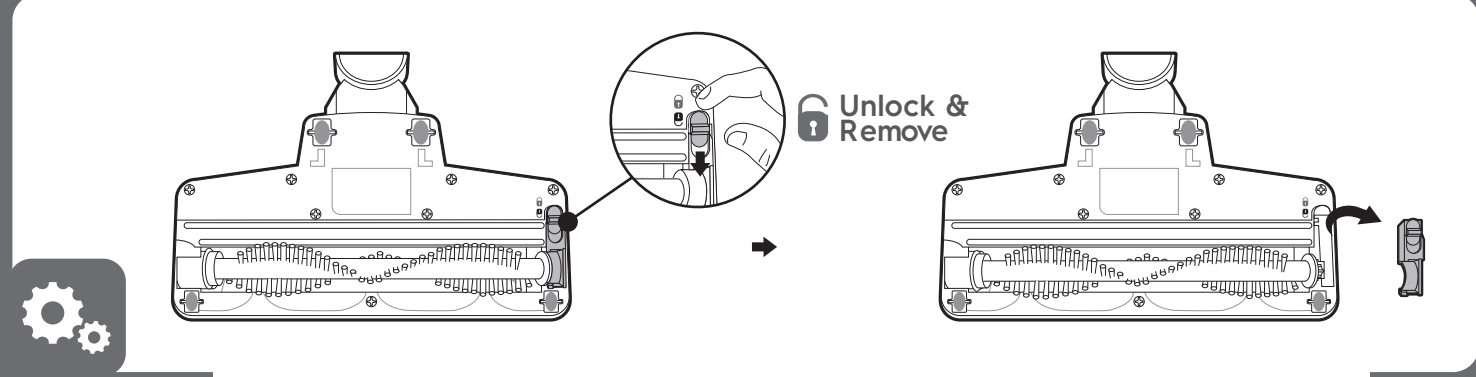

Model names: 14,4V: EFP31112 / 18V: EFP31212, EFP31215 / 21,6V: EFP31312, EFP31315

*For selected models only

RUN TIME	Max	Normal
14,4 V	12 min	25 min
18 V	14 min	30 min
21,6 V	16 min	40 min

14,4V: ZD012M174060AU
18V: ZD012M214060AU/BS/TH
21,6V: ZD012M258060AU/BS/TH

Red Blink **LOW**
Red **CHARGING**
-5h-
Green **FULL**

ANC: A23848501

www.electrolux.com

ULTIMATEHOME 300 Cordless Handstick Vacuum