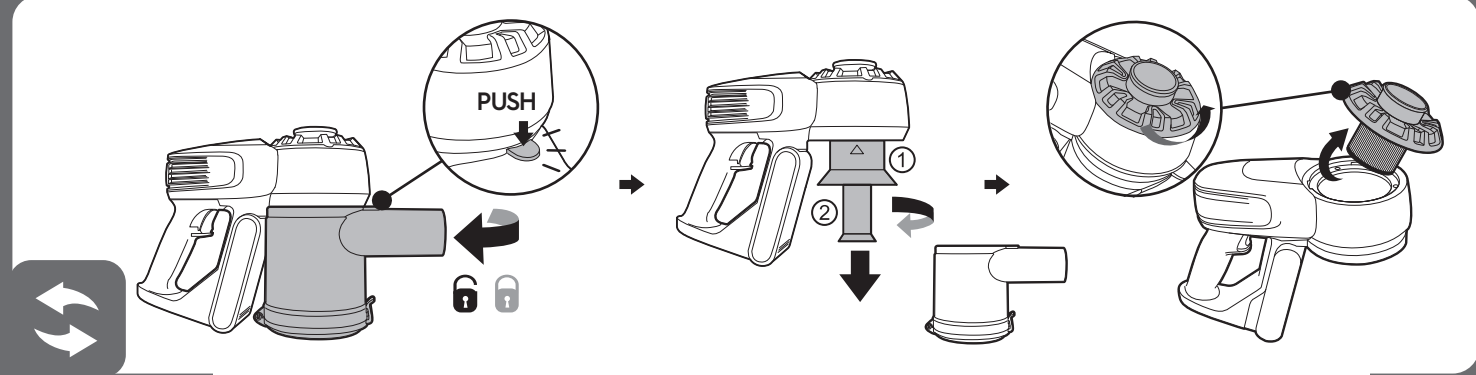

Model names: 14,4V: EFP31112 / 18V: EFP31212, EFP31215 / 21,6V: EFP31312, EFP31315

*For selected models only

RUN TIME	Max	Normal
14,4 V	12 min	25 min
18 V	14 min	30 min
21,6 V	16 min	40 min

14,4V: ZD012M174060AU
18V: ZD012M214060AU/BS/TH
21,6V: ZD012M258060AU/BS/TH

Red Blink **LOW**
Red **CHARGING**
-5h-
Green **FULL**

ANC: A23848501

www.electrolux.com

ULTIMATEHOME 300 Cordless Handstick Vacuum