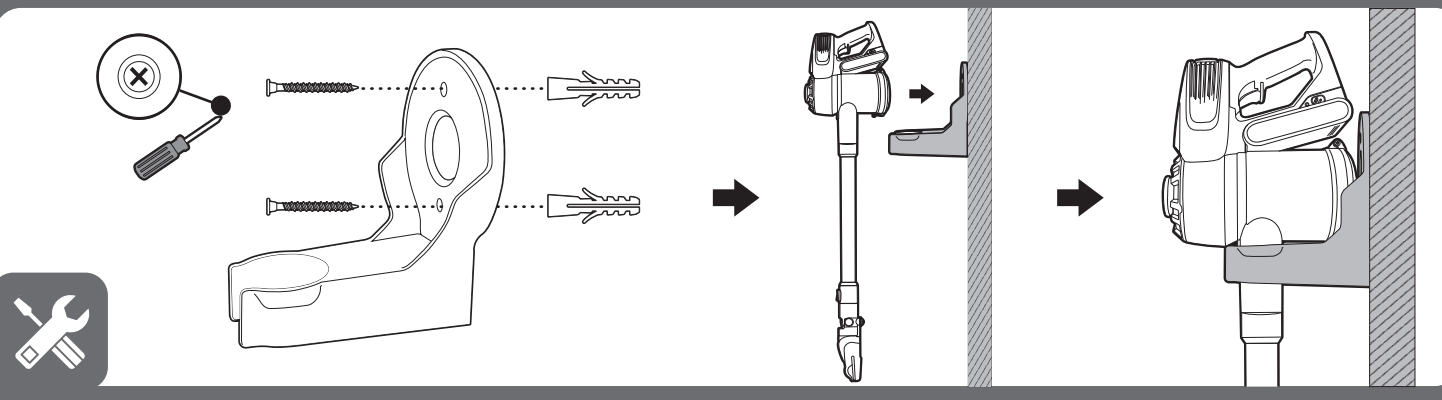

14,4V: ZD012M174060AU
18V: ZD012M214060AU/BS/TH
21,6V: ZD012M258060AU/BS/TH

Red Blink **LOW**
Red **CHARGING**
-5h-
Green **FULL**