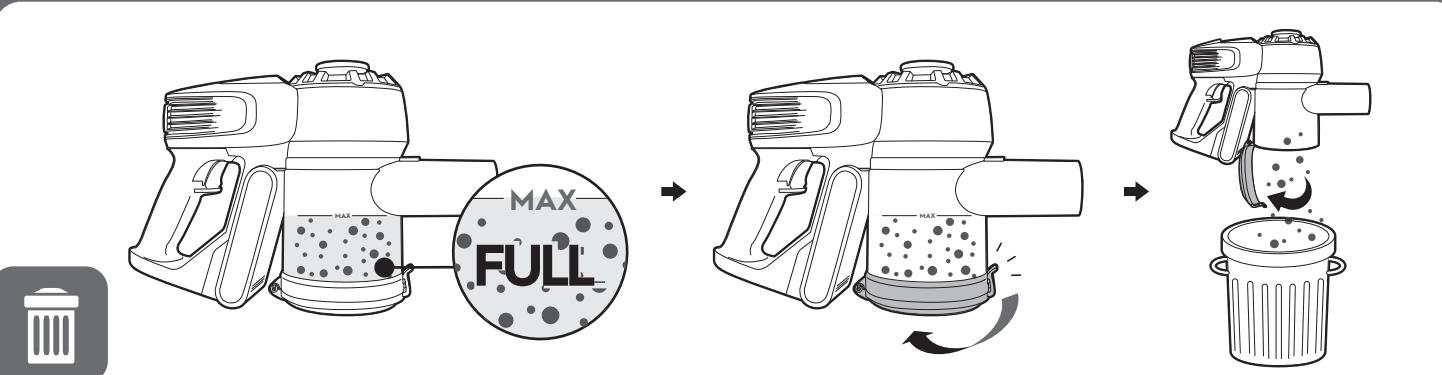

Model names: 14,4V: EFP31112 / 18V: EFP31212, EFP31215 / 21,6V: EFP31312, EFP31315

*For selected models only

RUN TIME	Max	Normal
14,4 V	12 min	25 min
18 V	14 min	30 min
21,6 V	16 min	40 min

14,4V: ZD012M174060AU
18V: ZD012M214060AU/BS/TH
21,6V: ZD012M258060AU/BS/TH

Red Blink **LOW**
Red **CHARGING**
-5h-
Green **FULL**

ANC: A23848501

www.electrolux.com

ULTIMATEHOME 300 Cordless Handstick Vacuum