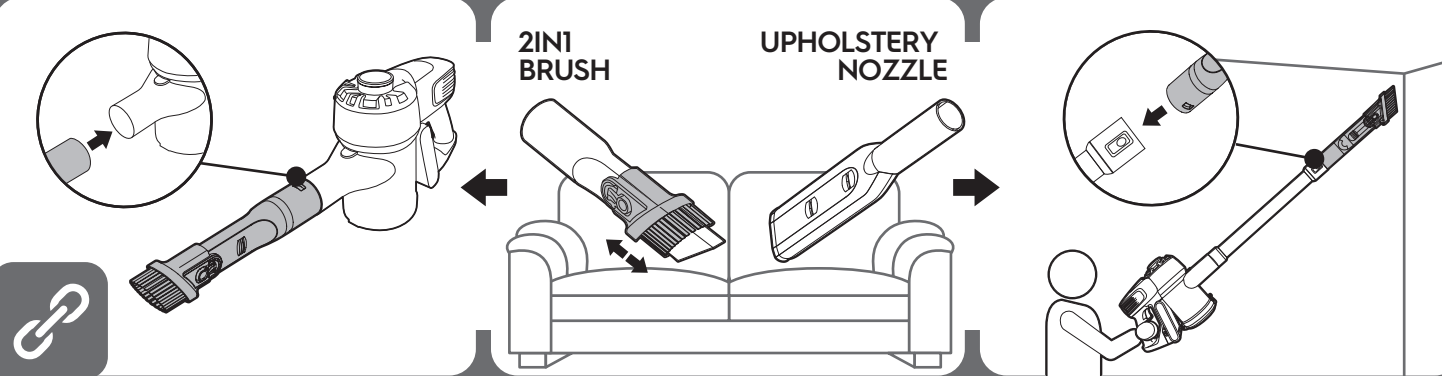

14,4V: ZD012M174060AU
18V: ZD012M214060AU/BS/TH
21,6V: ZD012M258060AU/BS/TH

Red Blink **LOW**
Red **CHARGING**
-5h-
Green **FULL**