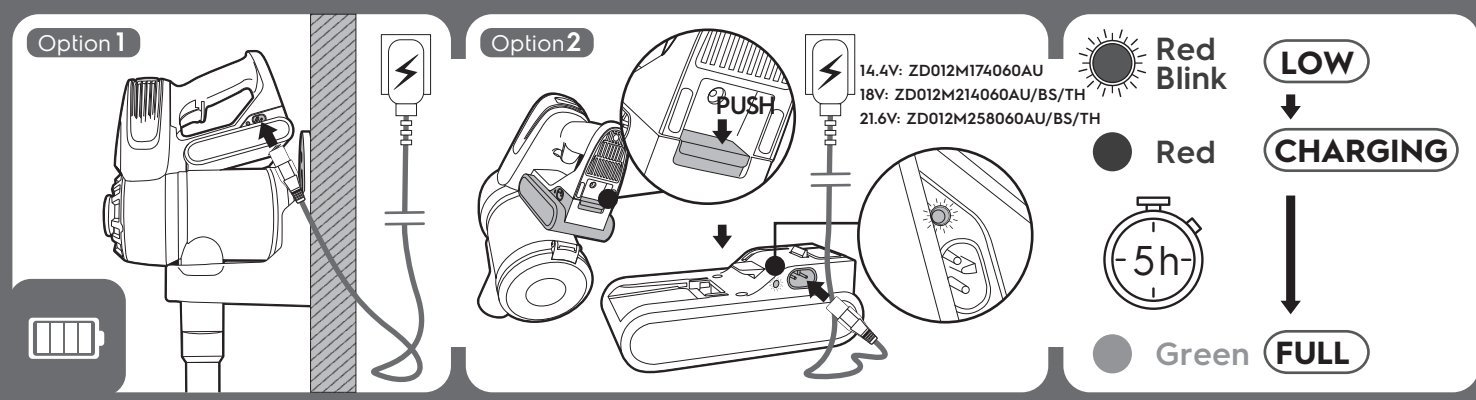

Model names: 14,4V: EFP31112 / 18V: EFP31212, EFP31215 / 21,6V: EFP31312, EFP31315

*For selected models only

RUN TIME	Max	Normal
14,4 V	12 min	25 min
18 V	14 min	30 min
21,6 V	16 min	40 min

14,4V: ZD012M174060AU
18V: ZD012M214060AU/BS/TH
21,6V: ZD012M258060AU/BS/TH

Red Blink **LOW**
Red **CHARGING**
-5h-
Green **FULL**

ANC: A23848501

www.electrolux.com

ULTIMATEHOME 300 Cordless Handstick Vacuum