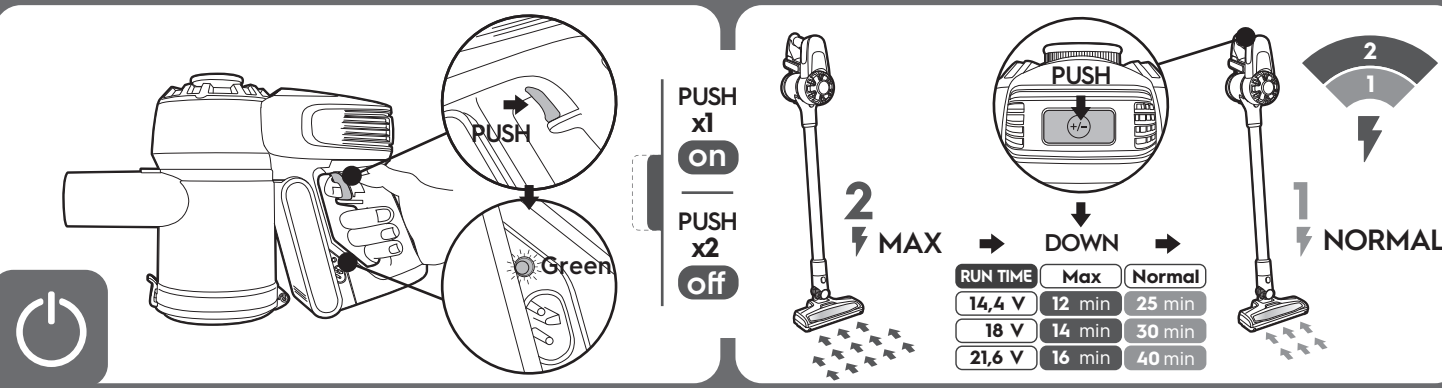

Model names: 14,4V: EFP31112 / 18V: EFP31212, EFP31215 / 21,6V: EFP31312, EFP31315

*For selected models only

RUN TIME	Max	Normal
14,4 V	12 min	25 min
18 V	14 min	30 min
21,6 V	16 min	40 min

14,4V: ZD012M174060AU
18V: ZD012M214060AU/BS/TH
21,6V: ZD012M258060AU/BS/TH

Red Blink **LOW**
Red **CHARGING**
-5h-
Green **FULL**

ANC: A23848501

www.electrolux.com

ULTIMATEHOME 300 Cordless Handstick Vacuum