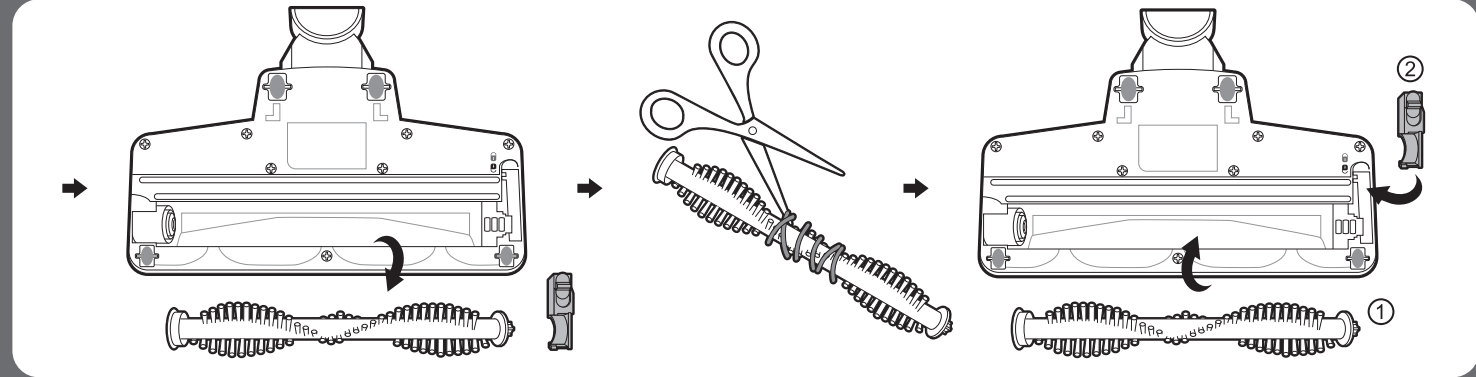

Model names: 14,4V: EFP31112 / 18V: EFP31212, EFP31215 / 21,6V: EFP31312, EFP31315

*For selected models only

RUN TIME	Max	Normal
14,4 V	12 min	25 min
18 V	14 min	30 min
21,6 V	16 min	40 min

14,4V: ZD012M174060AU
18V: ZD012M214060AU/BS/TH
21,6V: ZD012M258060AU/BS/TH

Red Blink **LOW**
Red **CHARGING**
-5h-
Green **FULL**

ANC: A23848501

www.electrolux.com

ULTIMATEHOME 300 Cordless Handstick Vacuum