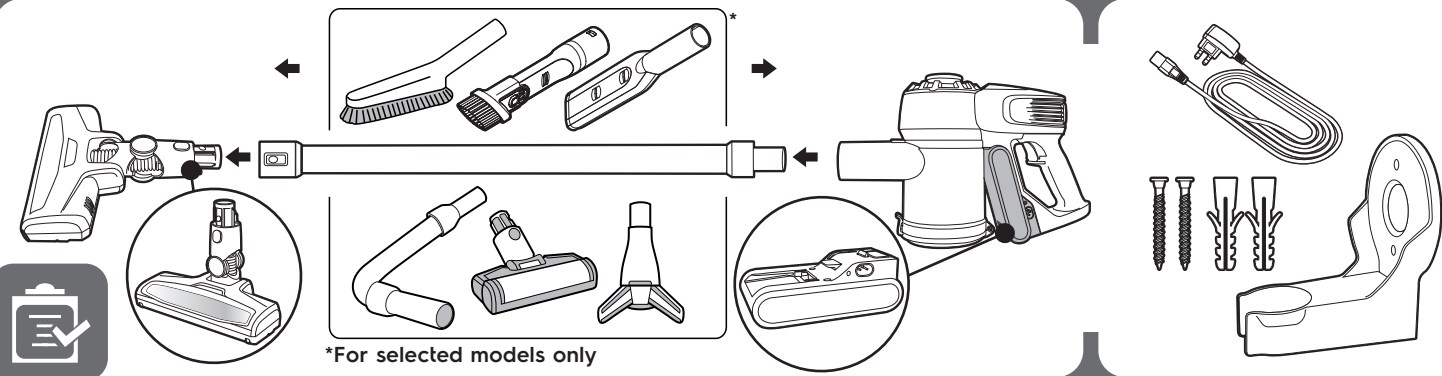

Model names: 14,4V: EFP31112 / 18V: EFP31212, EFP31215 / 21,6V: EFP31312, EFP31315

*For selected models only

RUN TIME	Max	Normal
14,4 V	12 min	25 min
18 V	14 min	30 min
21,6 V	16 min	40 min

14,4V: ZD012M174060AU
18V: ZD012M214060AU/BS/TH
21,6V: ZD012M258060AU/BS/TH

Red Blink **LOW**
Red **CHARGING**
-5h-
Green **FULL**

ANC: A23848501

www.electrolux.com

ULTIMATEHOME 300 Cordless Handstick Vacuum