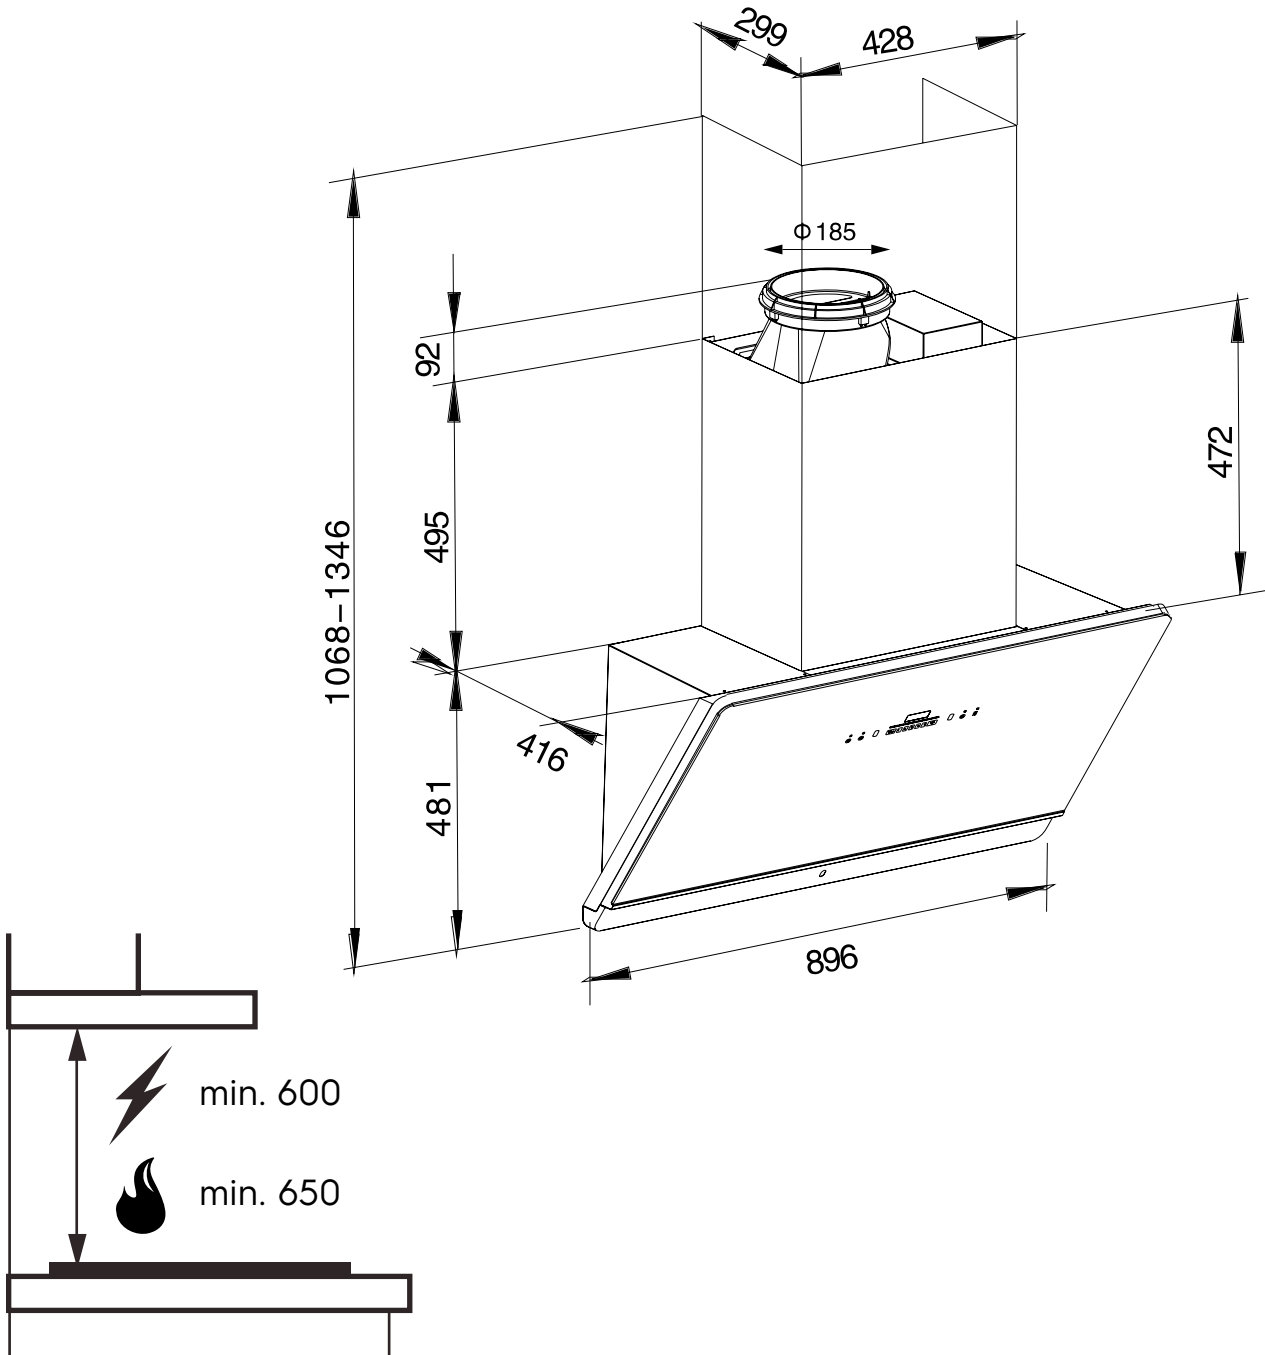

Dimension Guide

Extractor hood

Model:
ECS9979K

Dimensions

	width	height	depth
Duct (mm)	185		
Product (mm)	896	1068-1346	416

Please note! Dimensions to be used as a guide only. All customers MUST refer to the user manual supplied with the product for detailed installation instructions.