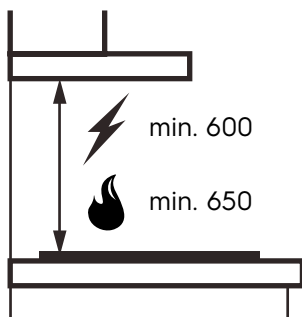

Dimension Guide

Extractor hood

Model:
ECC9788S

Dimensions

	width	height	depth
Product (mm)	895	628-968	520

Please note! Dimensions to be used as a guide only. All customers MUST refer to the user manual supplied with the product for detailed installation instructions.