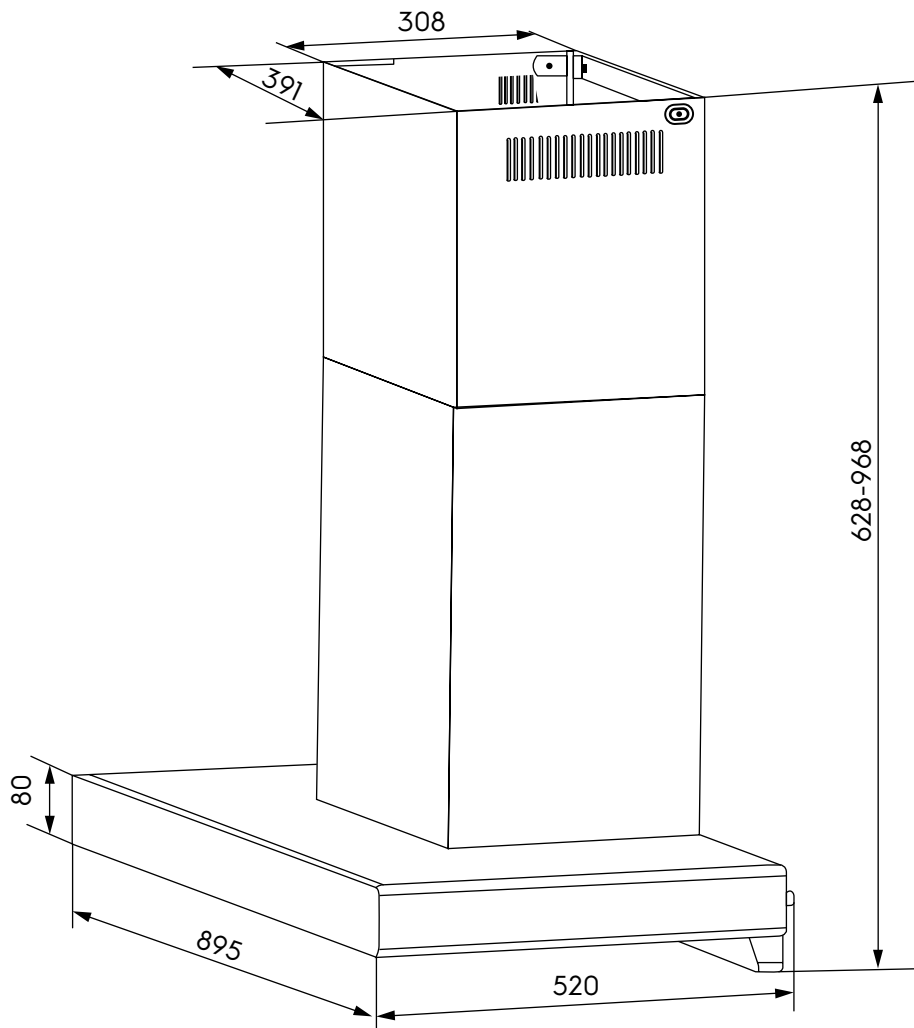

Dimension Guide

Extractor hood

Model:
ECC9788S

Dimensions

	width	height	depth
Product (mm)	895	628-968	520

Please note! Dimensions to be used as a guide only. All customers MUST refer to the user manual supplied with the product for detailed installation instructions.