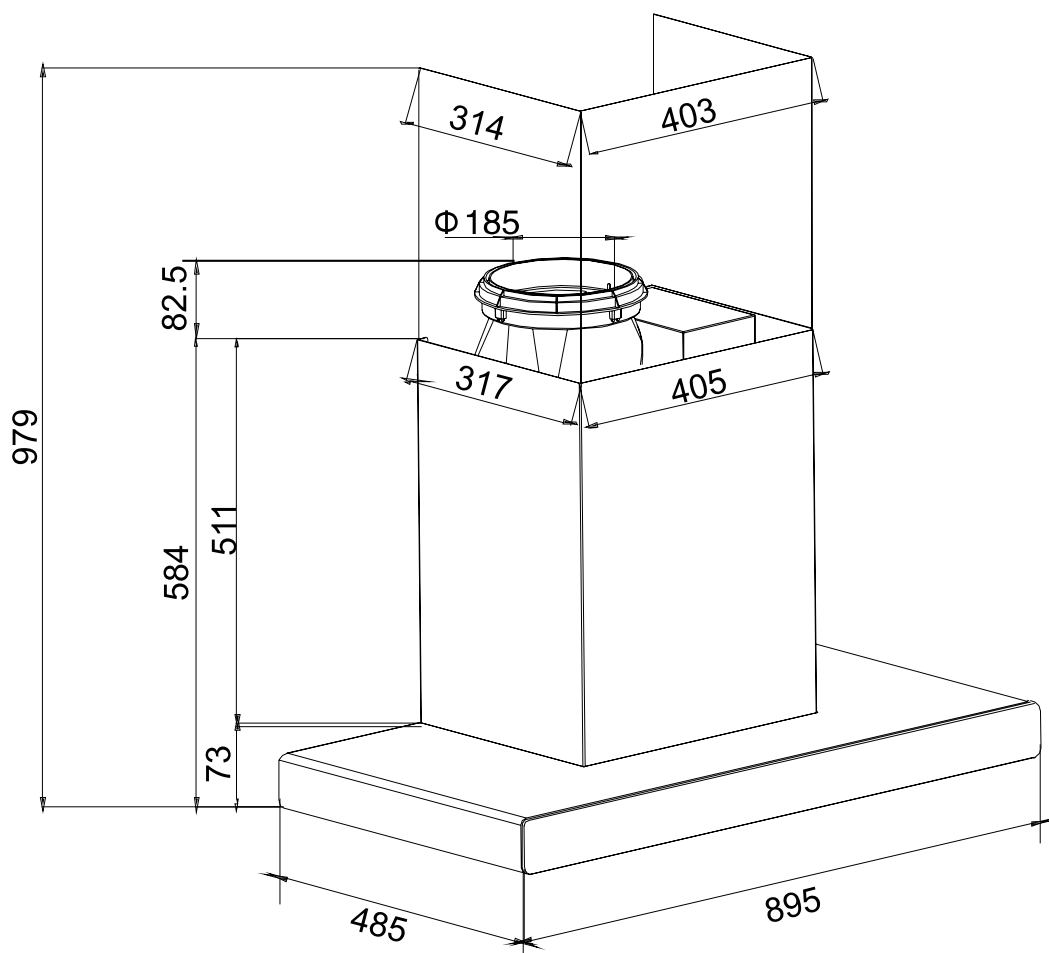

# Dimension Guide

## Extractor hood

**Model:**  
ECC9310S  
ECC9312K

### Dimensions

	width	height	depth
Duct (mm)	185		
Product (mm)	895	584-979	485

**Please note!** Dimensions to be used as a guide only. All customers MUST refer to the user manual supplied with the product for detailed installation instructions.