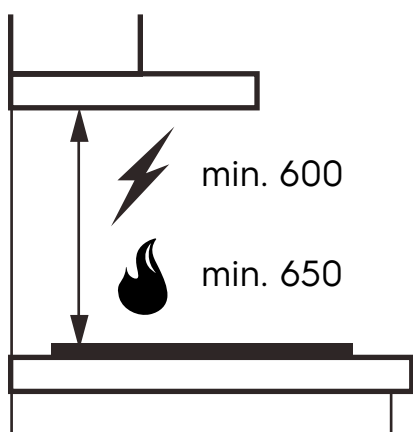

# Dimension Guide

### Dimensions

	width	height	depth
Duct (mm)	185		
Product (mm)	895	584-979	485

**Please note!** Dimensions to be used as a guide only. All customers MUST refer to the user manual supplied with the product for detailed installation instructions.