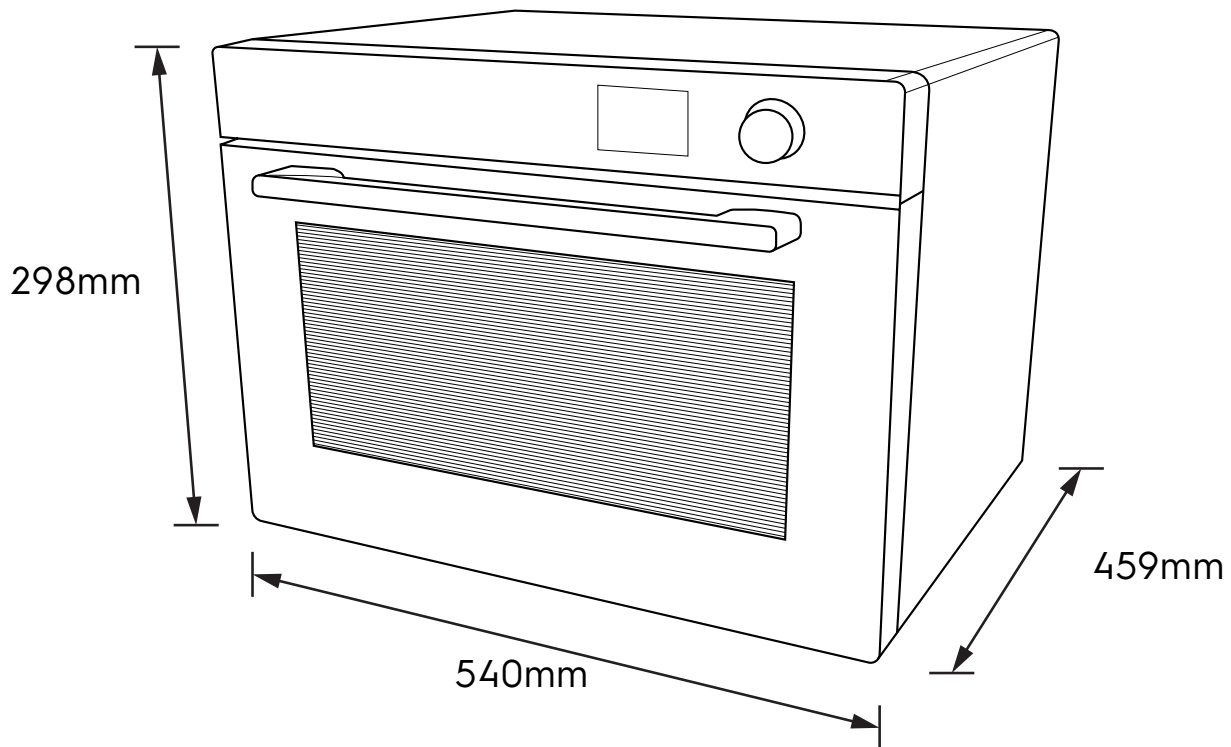

Dimension Guide

Freestanding Microwave

Model:
EMC34T22BM_TH

Dimensions

	width	height	depth
Product (mm)	540	298	459

Please note! Dimensions to be used as a guide only. All customers MUST refer to the user manual supplied with the product for detailed installation instructions.