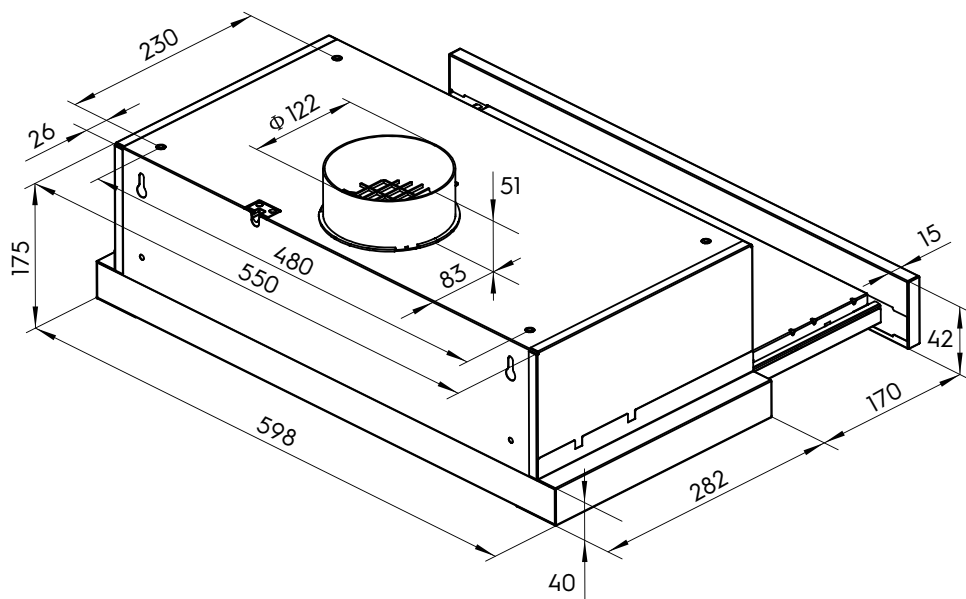

Dimension Guide

Extractor hood

Model:
ECP6541B

Dimensions

	width	depth	height
Product (mm)	598	282	175

Please note! Dimensions to be used as a guide only. All customers MUST refer to the user manual supplied with the product for detailed installation instructions.