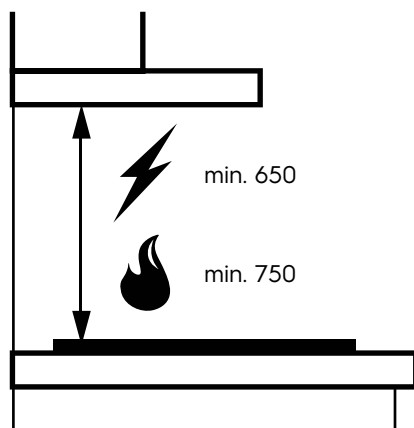

Dimension Guide

Extractor hood

Model:
ECP6541B

Dimensions

	width	depth	height
Product (mm)	598	282	175

Please note! Dimensions to be used as a guide only. All customers MUST refer to the user manual supplied with the product for detailed installation instructions.