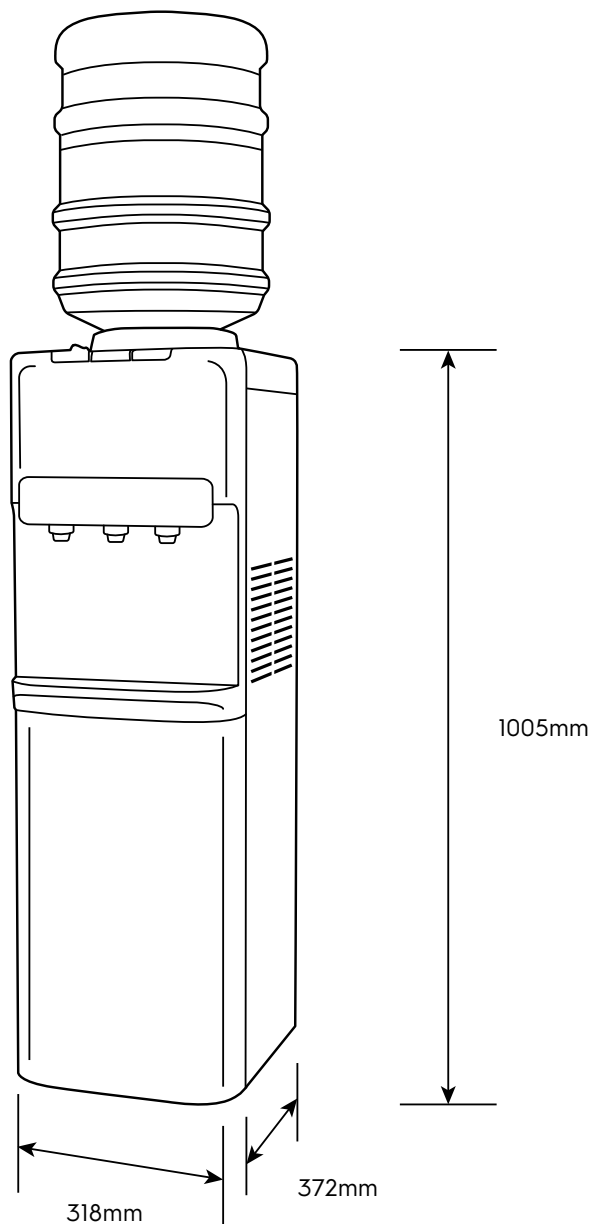

Dimension Guide

19L Fridge Top Loading Water Dispenser

Model:
EDBMFAFWO

Dimensions			
	width	height	depth
Product (mm)	318	1005	372

Please note! Dimensions to be used as a guide only. All customers MUST refer to the user manual supplied with the product for detailed installation instructions.
© 2023 Electrolux S.E.A PTE. LTD. ELX_DIM_EDBMFAFWO_Jul23