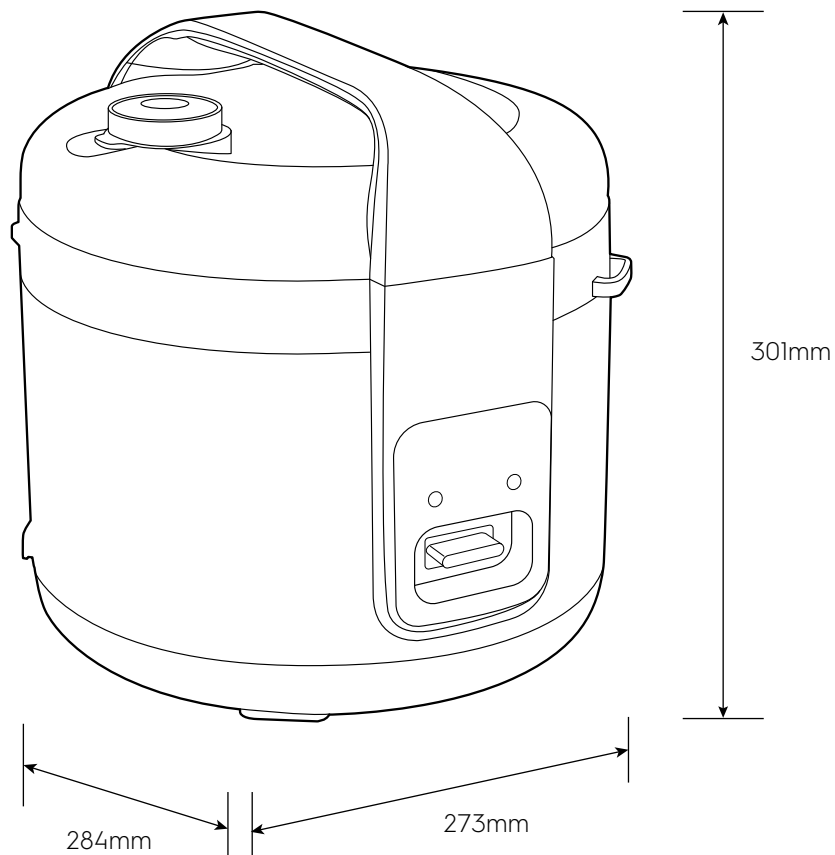

Dimension Guide

Rice Cooker

Model:
E4RC1-320A-GB

Dimensions			
	width	height	depth
Product (mm)	273	301	284

Please note! Dimensions to be used as a guide only. All customers MUST refer to the user manual supplied with the product for detailed installation instructions.