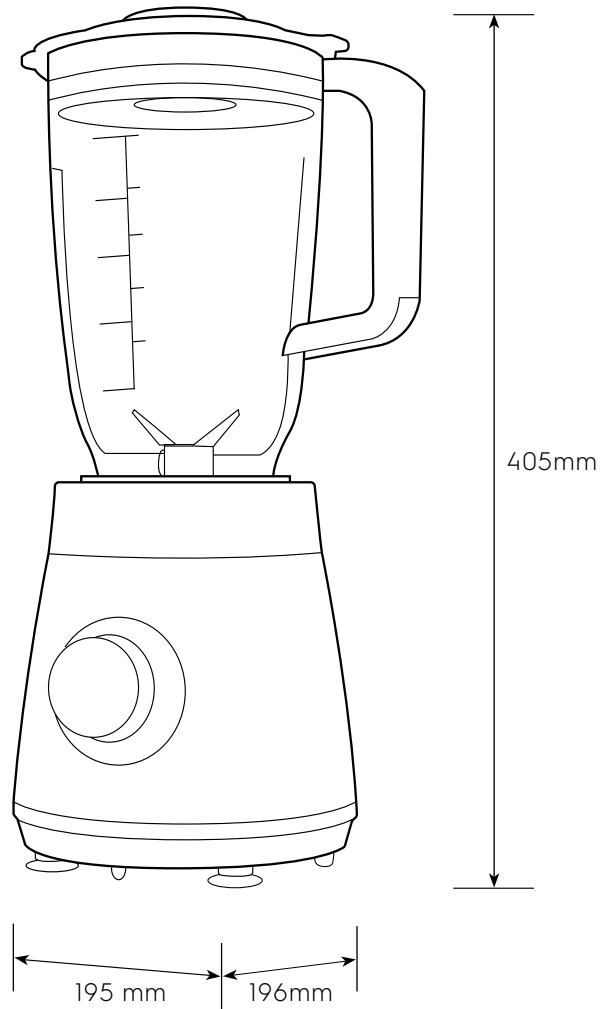

# Dimension Guide

## Blender

**Model:**  
E3TBI-200K

Dimensions			
	width	height	depth
Product (mm)	195	405	196

**Please note!** Dimensions to be used as a guide only. All customers MUST refer to the user manual supplied with the product for detailed installation instructions.