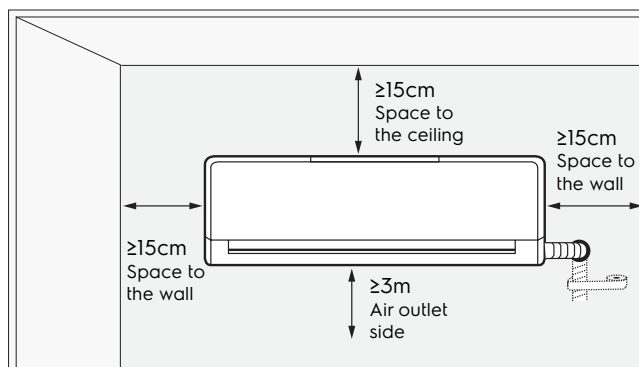

# Dimension Guide

## Air conditioner

**Model:**  
ESV243C3XB

Dimensions			
	width	height	depth
Product (mm)	1080	325	245

**Please note!** Dimensions to be used as a guide only. All customers MUST refer to the user manual supplied with the product for detailed installation instructions.