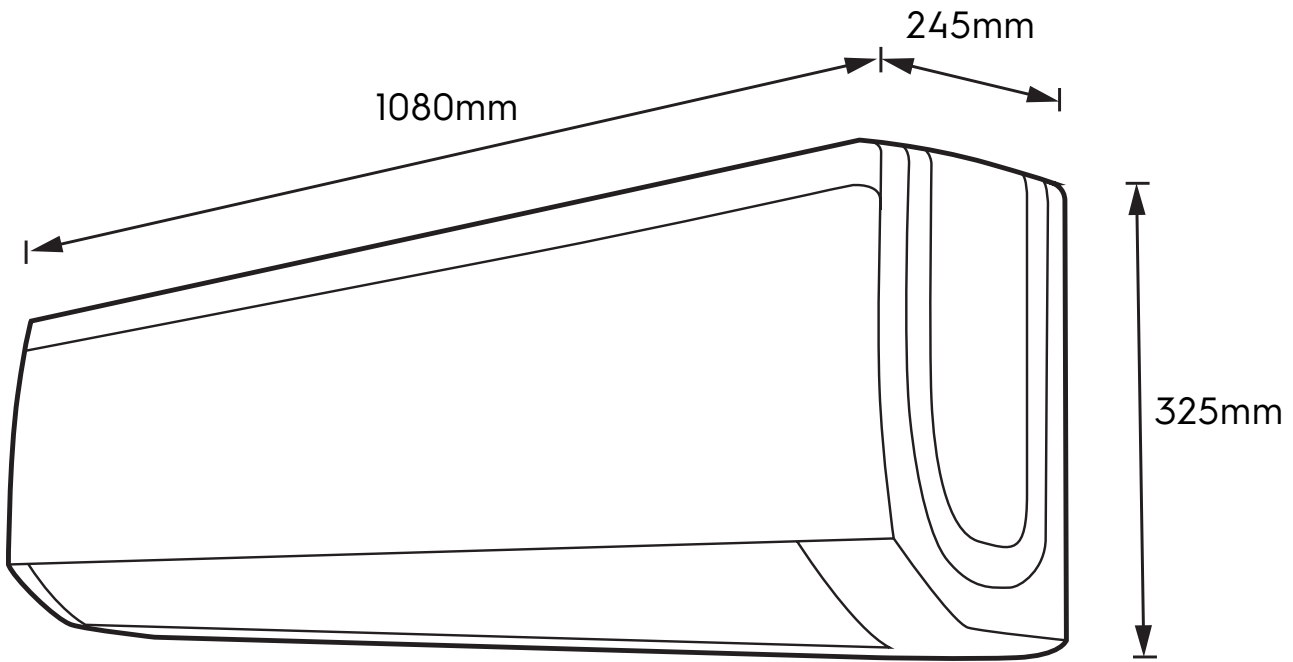

# Dimension Guide

## Air conditioner

**Model:**  
ESV243C3XB

Dimensions			
	width	height	depth
Product (mm)	1080	325	245

**Please note!** Dimensions to be used as a guide only. All customers MUST refer to the user manual supplied with the product for detailed installation instructions.