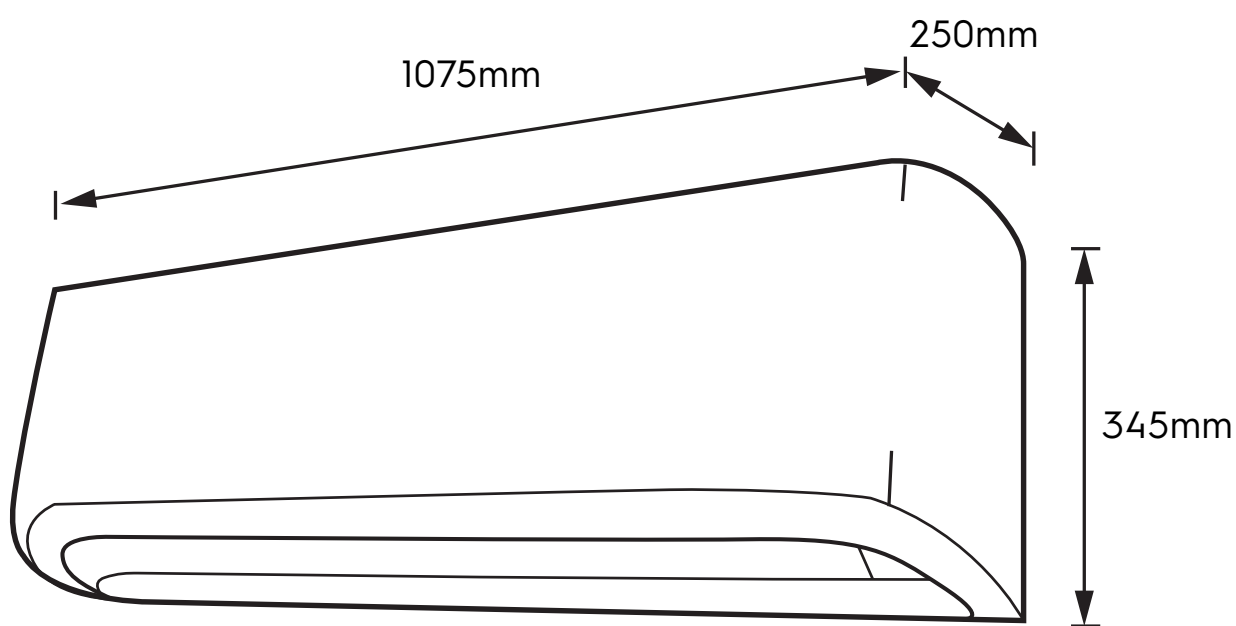

# Dimension Guide

## Air conditioner

**Model:**  
ESV189C1NA

Dimensions			
	width	height	depth
Product (mm)	1075	345	250

**Please note!** Dimensions to be used as a guide only. All customers MUST refer to the user manual supplied with the product for detailed installation instructions.