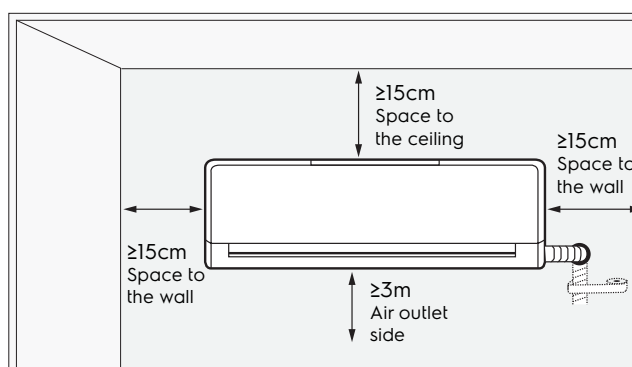

# Dimension Guide

## Air conditioner

**Model:**  
ESV189C1NA

Dimensions			
	width	height	depth
Product (mm)	1075	345	250

**Please note!** Dimensions to be used as a guide only. All customers MUST refer to the user manual supplied with the product for detailed installation instructions.