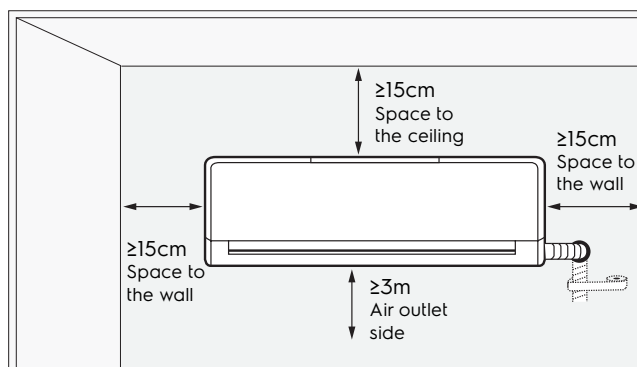

# Dimension Guide

### Dimensions

	width	height	depth
Product (mm)	970	300	225

**Please note!** Dimensions to be used as a guide only. All customers MUST refer to the user manual supplied with the product for detailed installation instructions.