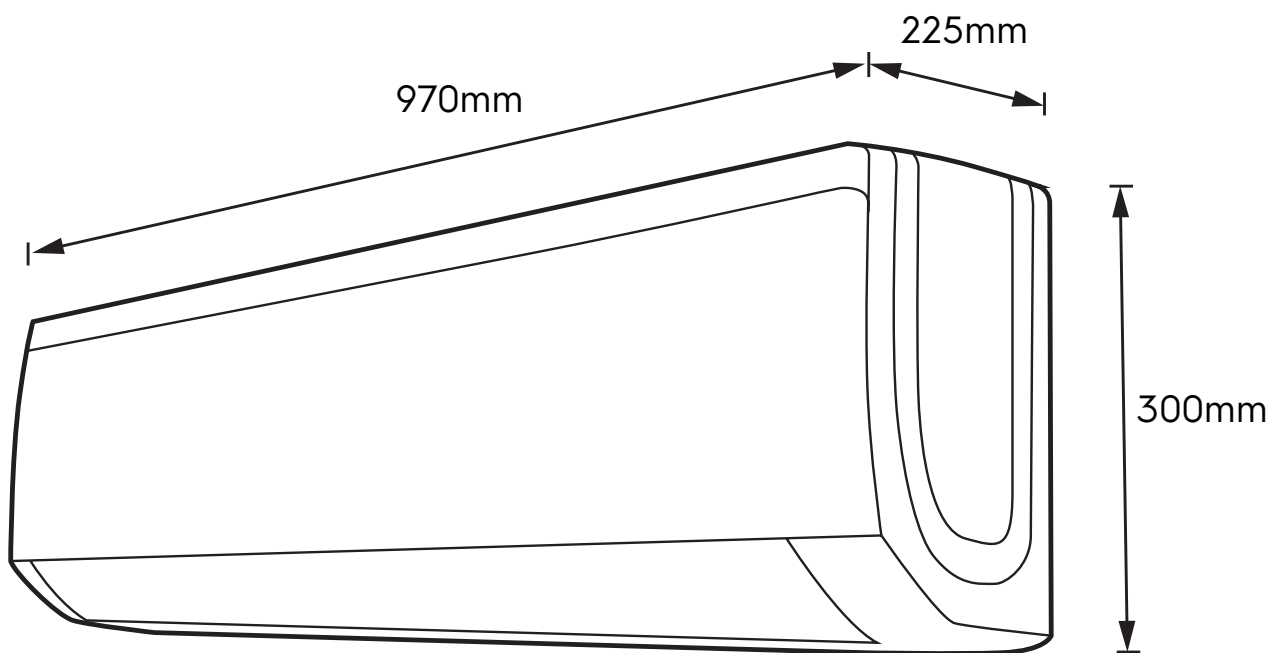

# Dimension Guide

### Dimensions

	width	height	depth
Product (mm)	970	300	225

**Please note!** Dimensions to be used as a guide only. All customers MUST refer to the user manual supplied with the product for detailed installation instructions.