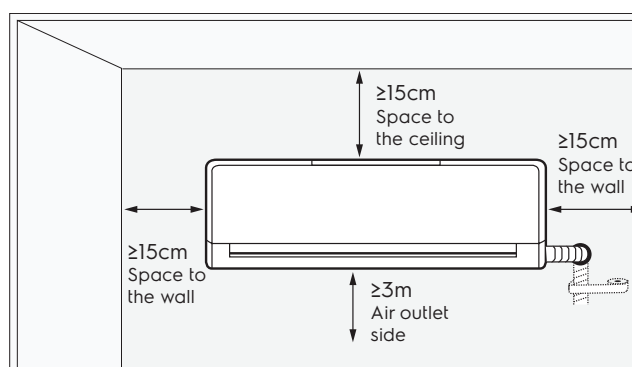

# Dimension Guide

## Air conditioner

**Model:**  
ESV093C3XB

Dimensions			
	width	height	depth
Product (mm)	773	250	185

**Please note!** Dimensions to be used as a guide only. All customers MUST refer to the user manual supplied with the product for detailed installation instructions.