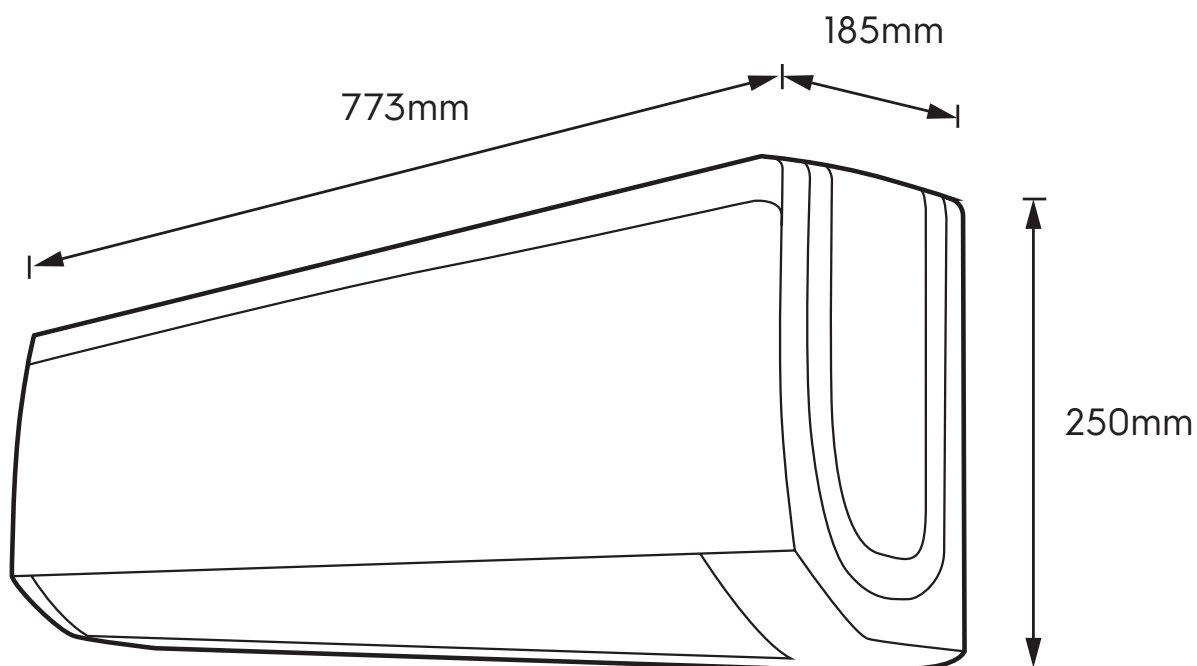

# Dimension Guide

## Air conditioner

**Model:**  
ESV093C3XB

Dimensions			
	width	height	depth
Product (mm)	773	250	185

**Please note!** Dimensions to be used as a guide only. All customers MUST refer to the user manual supplied with the product for detailed installation instructions.