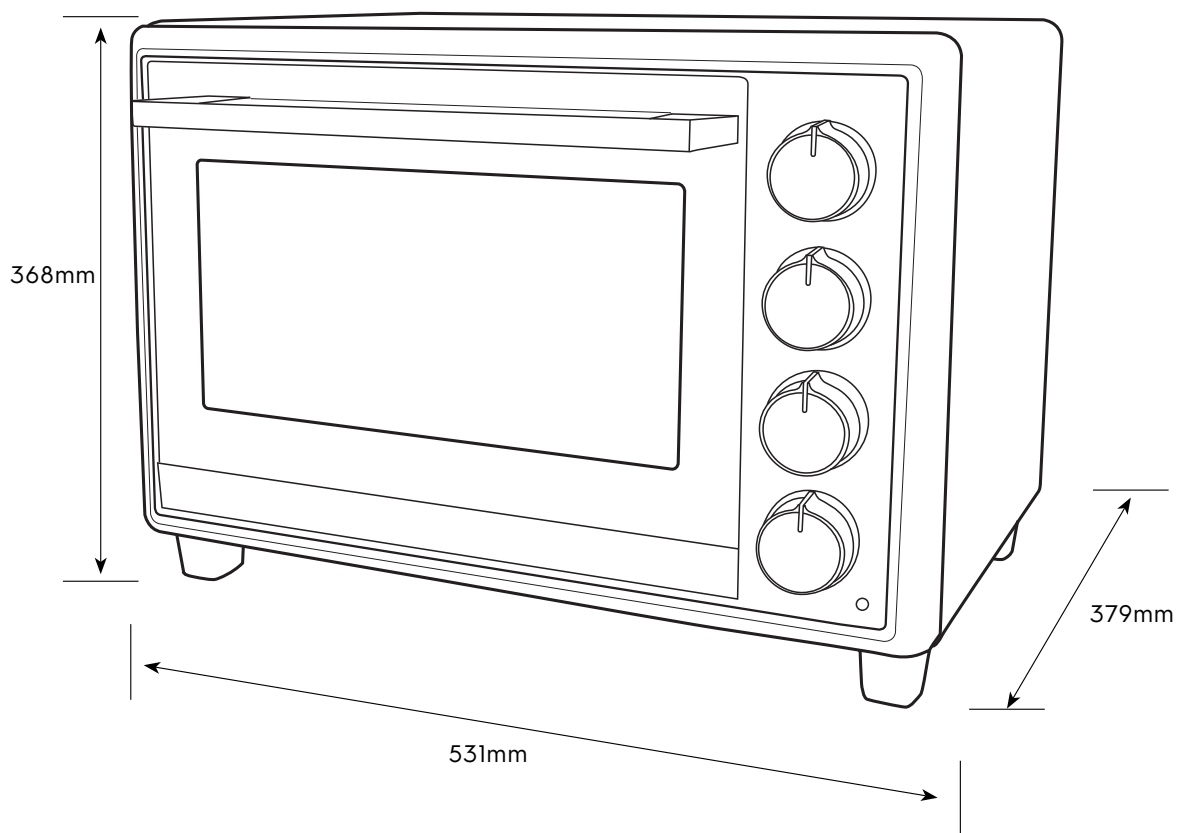

# Dimension Guide

### Dimensions

	width	height	depth
Product (mm)	531	368	379

**Please note!** Dimensions to be used as a guide only. All customers MUST refer to the user manual supplied with the product for detailed installation instructions.  
© 2019 Electrolux Home Products Pty Ltd. E\_DIM\_EOT4022XFG\_Sep21