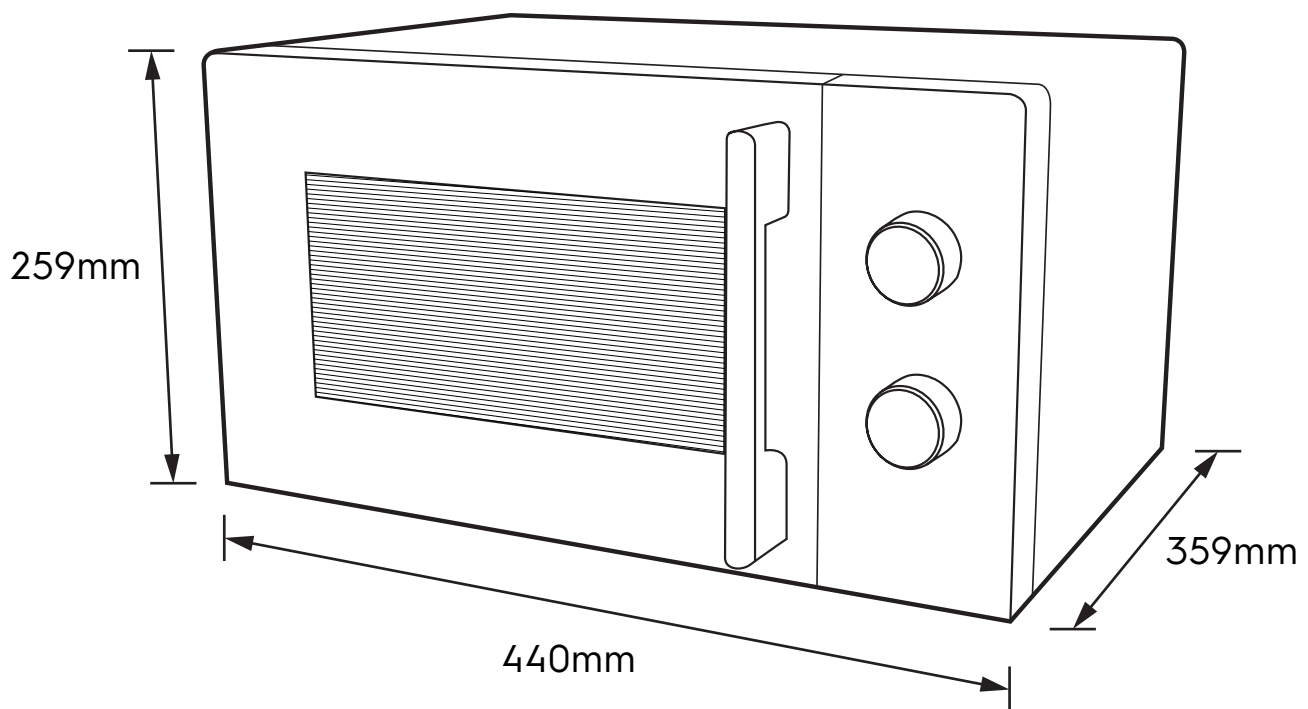

Dimension Guide

Freestanding Microwave

Model:
EMM20K22BA_TH

Dimensions

	width	height	depth
Product (mm)	440	259	359

Please note! Dimensions to be used as a guide only. All customers MUST refer to the user manual supplied with the product for detailed installation instructions.