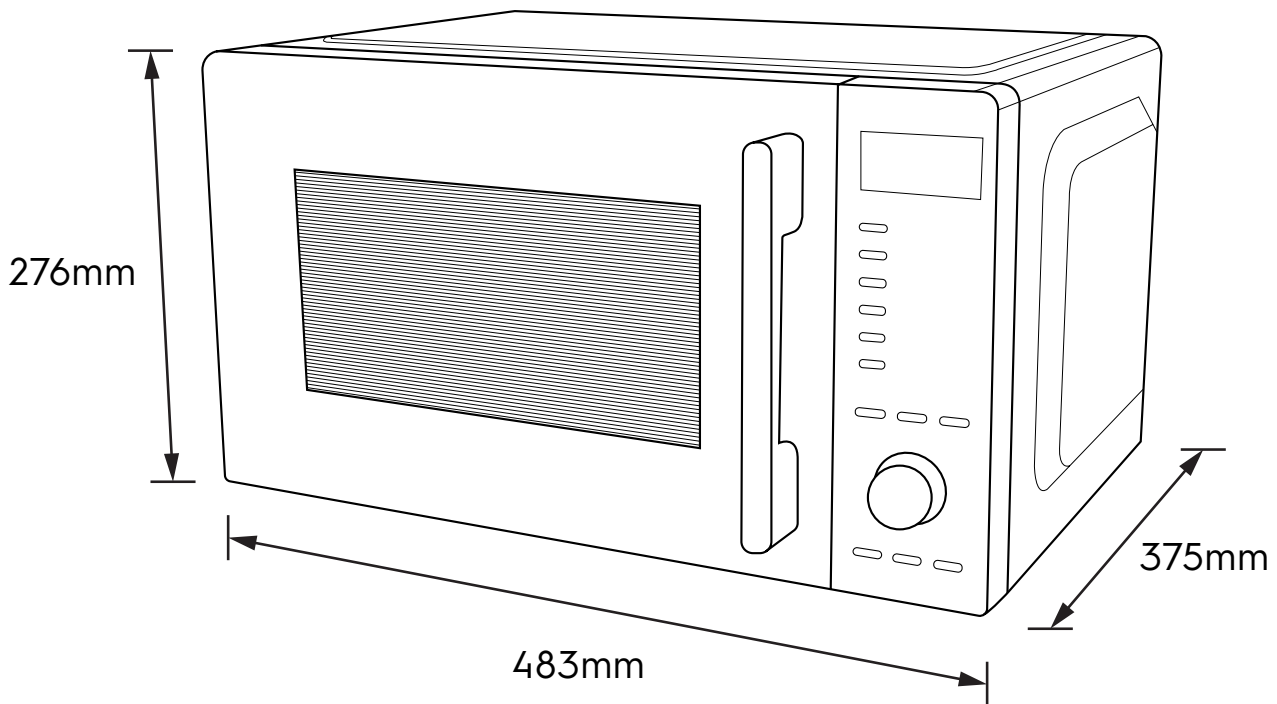

Dimension Guide

Freestanding Microwave

Model:
EMG23D22B_TH

Dimensions

	width	height	depth
Product (mm)	483	276	375

Please note! Dimensions to be used as a guide only. All customers MUST refer to the user manual supplied with the product for detailed installation instructions.