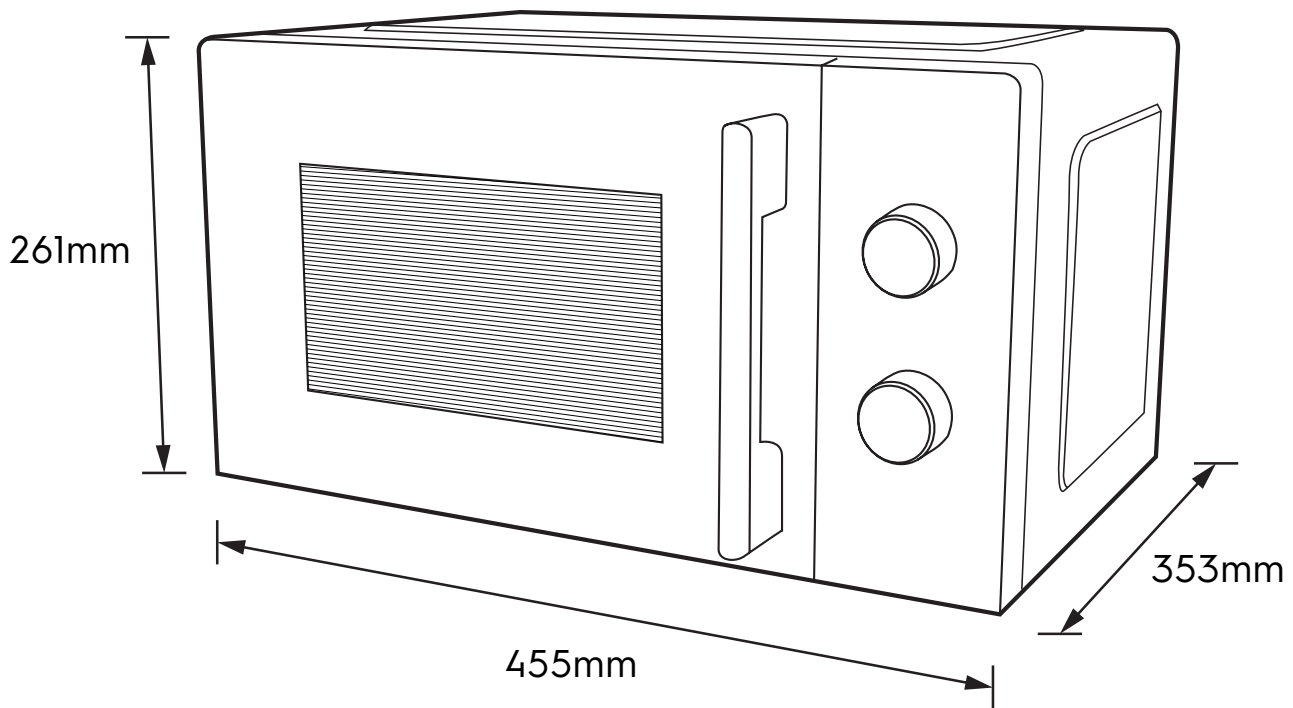

Dimension Guide

Freestanding Microwave

Model:
EMG20K22B_TH

Dimensions

	width	height	depth
Product (mm)	455	261	353

Please note! Dimensions to be used as a guide only. All customers MUST refer to the user manual supplied with the product for detailed installation instructions.