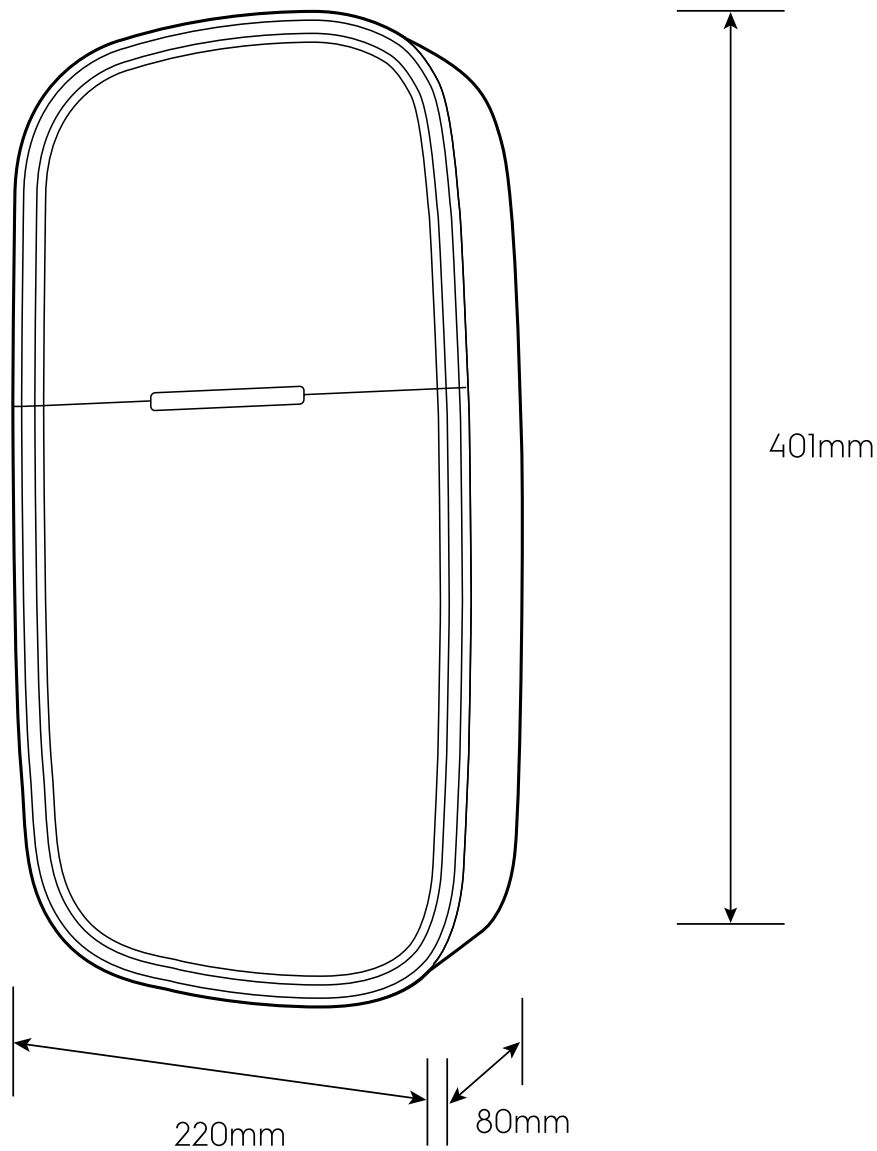

# Dimension Guide

## Electric Instant Water Heater

**Model:**  
EWE481MX1DST2

Dimensions			
	width	height	depth
Product (mm)	220	401	80

**Please note!** Dimensions to be used as a guide only. All customers MUST refer to the user manual supplied with the product for detailed installation instructions.  
© 2021 Electrolux S.E.A PTE. LTD. E\_DIM\_EWE481MX1DST2\_Jun21