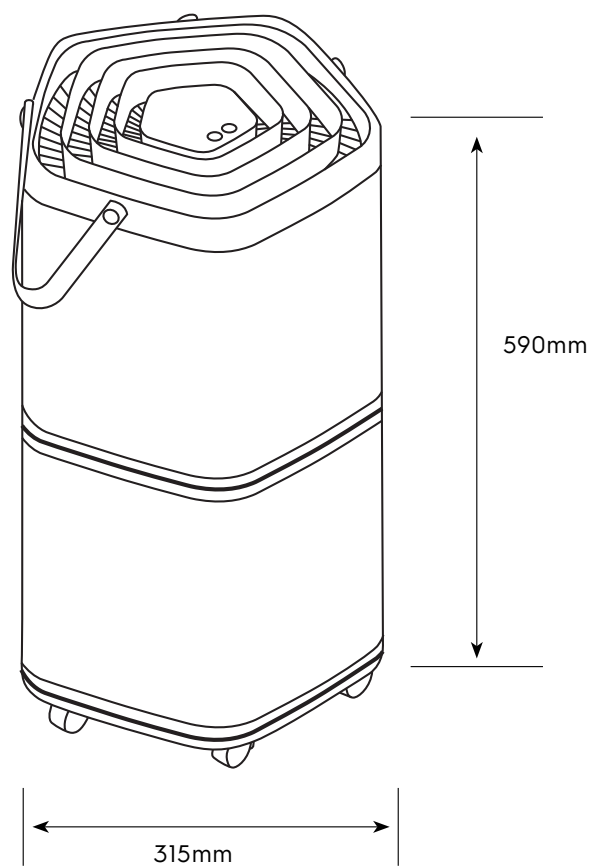

Dimension Guide

Air-purifier

Model:

PA91-406DG

Please note! Dimensions to be used as a guide only. All customers MUST refer to the user manual supplied with the product for detailed installation instructions.

© 2021 Electrolux S.E.A PTE. LTD. E_DIM_PA91-406DG_Oct21