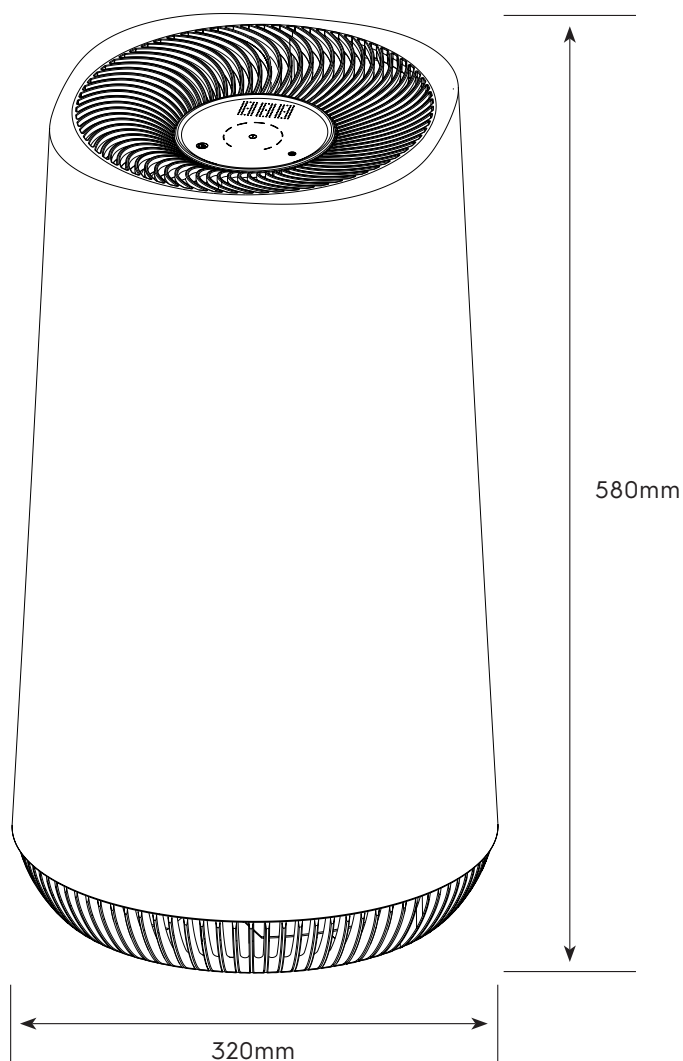

# Dimension Guide

### Dimensions

	width	height	depth
Product (mm)	320	580	320

**Please note!** Dimensions to be used as a guide only. All customers MUST refer to the user manual supplied with the product for detailed installation instructions.