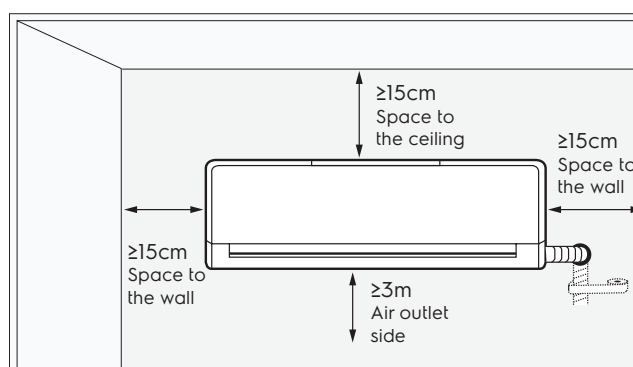

Dimension Guide

Inverter Air Conditioner

Model:
ESV18CRS-B1

Dimensions			
	width	height	depth
Product (mm)	952	310	227

Please note! Dimensions to be used as a guide only. All customers MUST refer to the user manual supplied with the product for detailed installation instructions.
© 2022 Electrolux S.E.A PTE. LTD. E_DIM_ESV18CRS-B1_Feb22