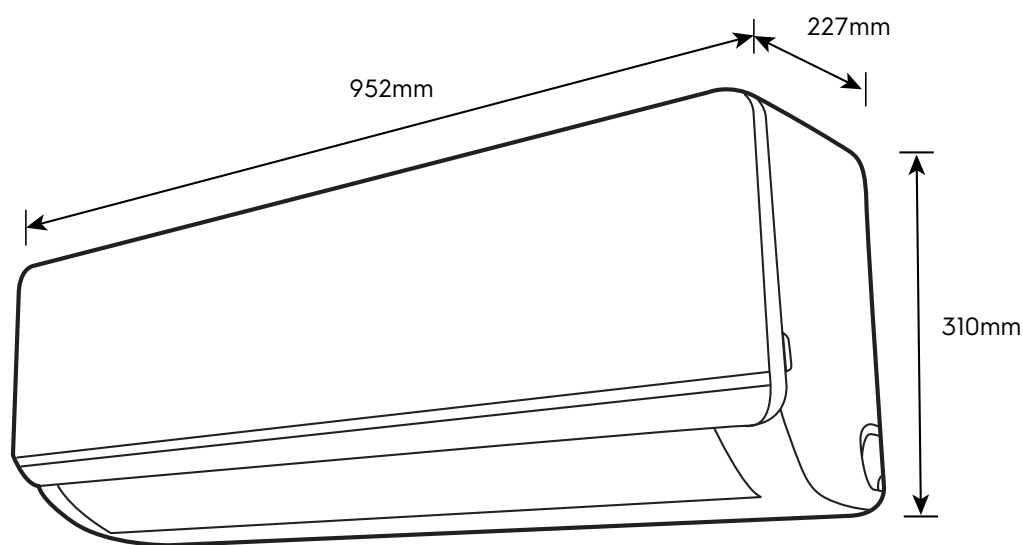

Dimension Guide

Inverter Air Conditioner

Model:
ESV18CRS-B1

Dimensions			
	width	height	depth
Product (mm)	952	310	227

Please note! Dimensions to be used as a guide only. All customers MUST refer to the user manual supplied with the product for detailed installation instructions.
© 2022 Electrolux S.E.A PTE. LTD. E_DIM_ESV18CRS-B1_Feb22