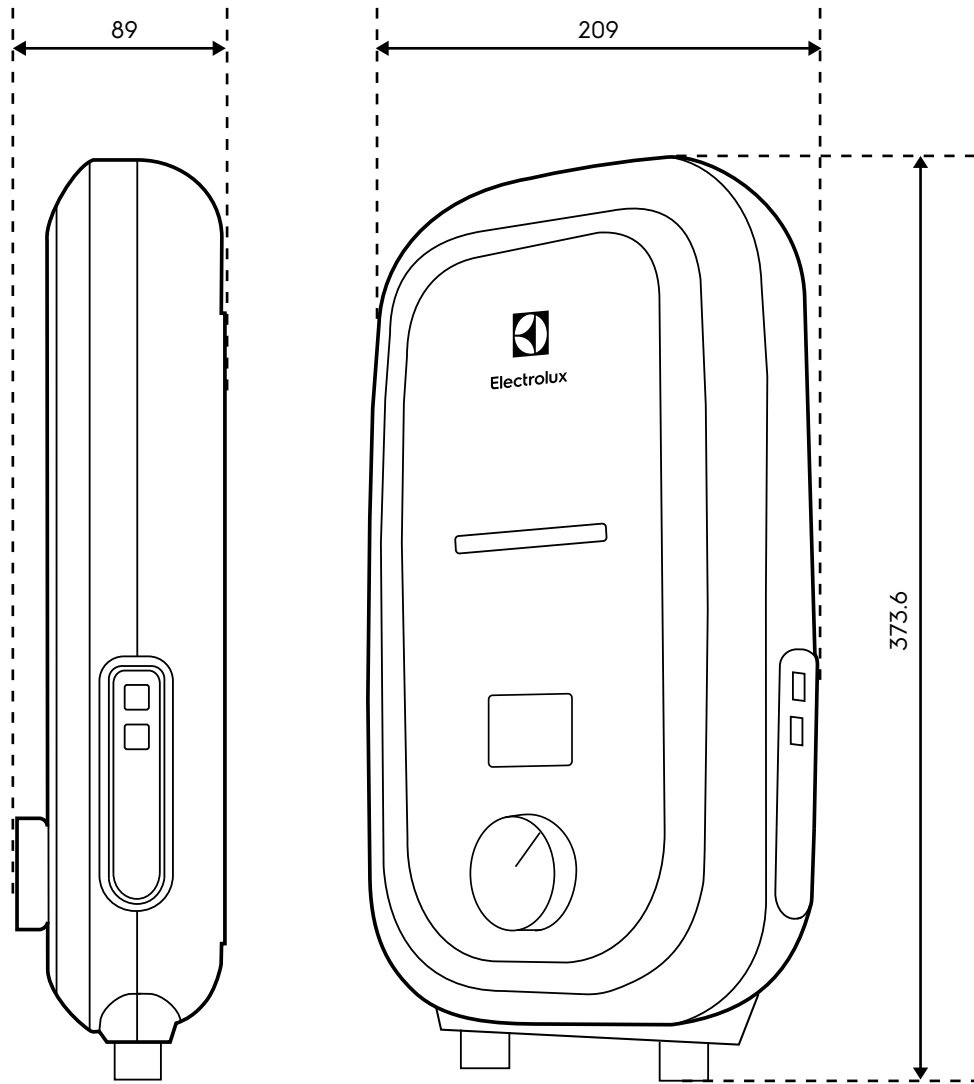

Dimension Guide

Instant water heater

Model:
EWE601RX1G7

Dimensions			
	width	height	depth
Product (mm)	209	373.6	89

Please note! Dimensions to be used as a guide only. All customers MUST refer to the user manual supplied with the product for detailed installation instructions.