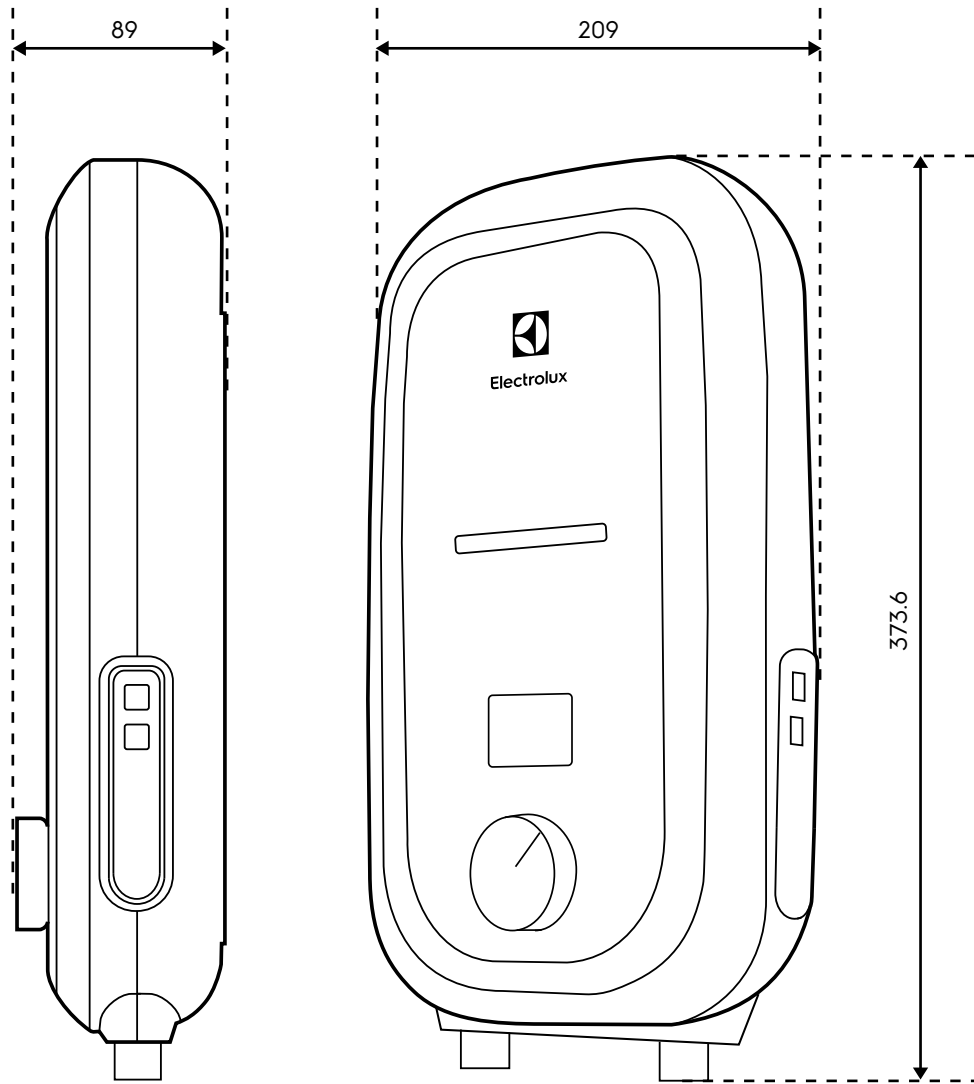

# Dimension Guide

### Dimensions

	width	height	depth
Product (mm)	209	373.6	89

**Please note!** Dimensions to be used as a guide only. All customers MUST refer to the user manual supplied with the product for detailed installation instructions.