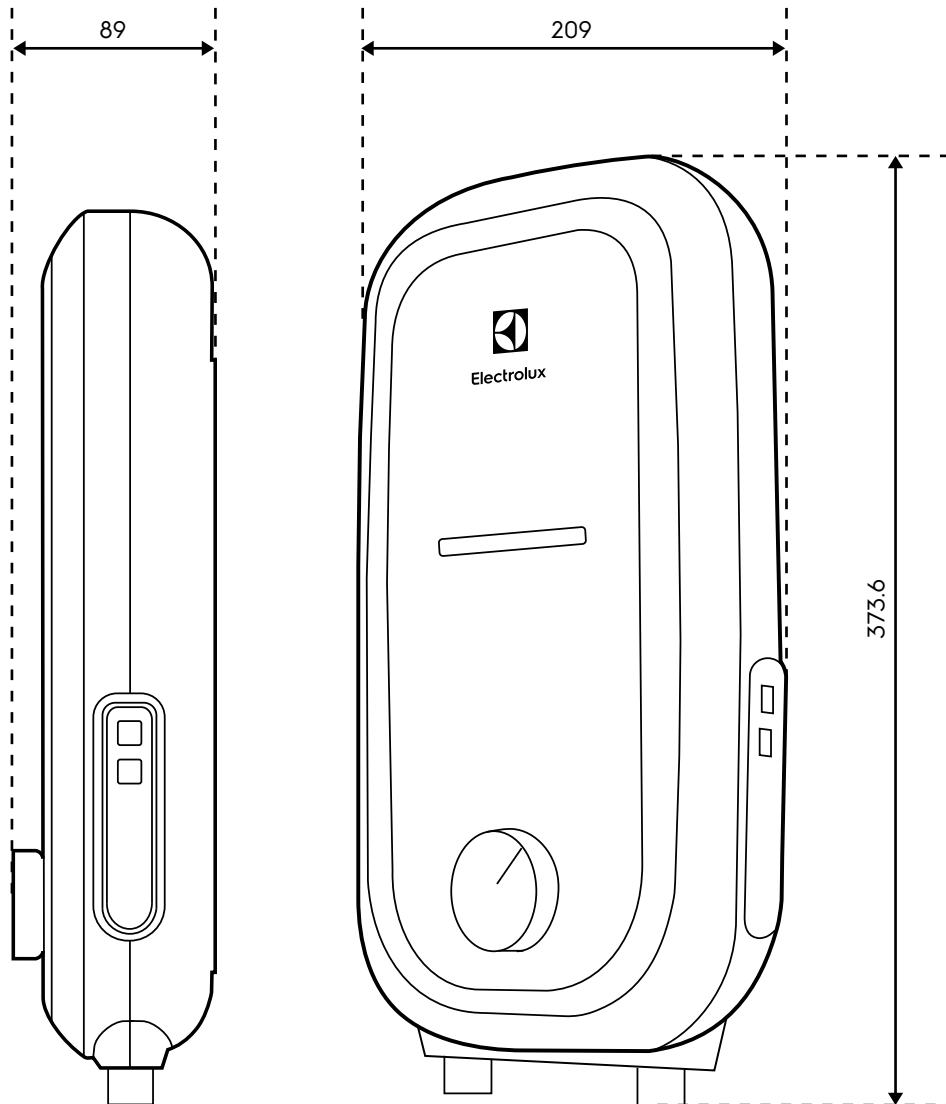

Dimension Guide

Instant water heater

Model:

EWE481QX-G4

Please note! Dimensions to be used as a guide only. All customers MUST refer to the user manual supplied with the product for detailed installation instructions.

© 2024 Electrolux S.E.A PTE. LTD. ELX_DIM_EWE481QX-G4_Jun24