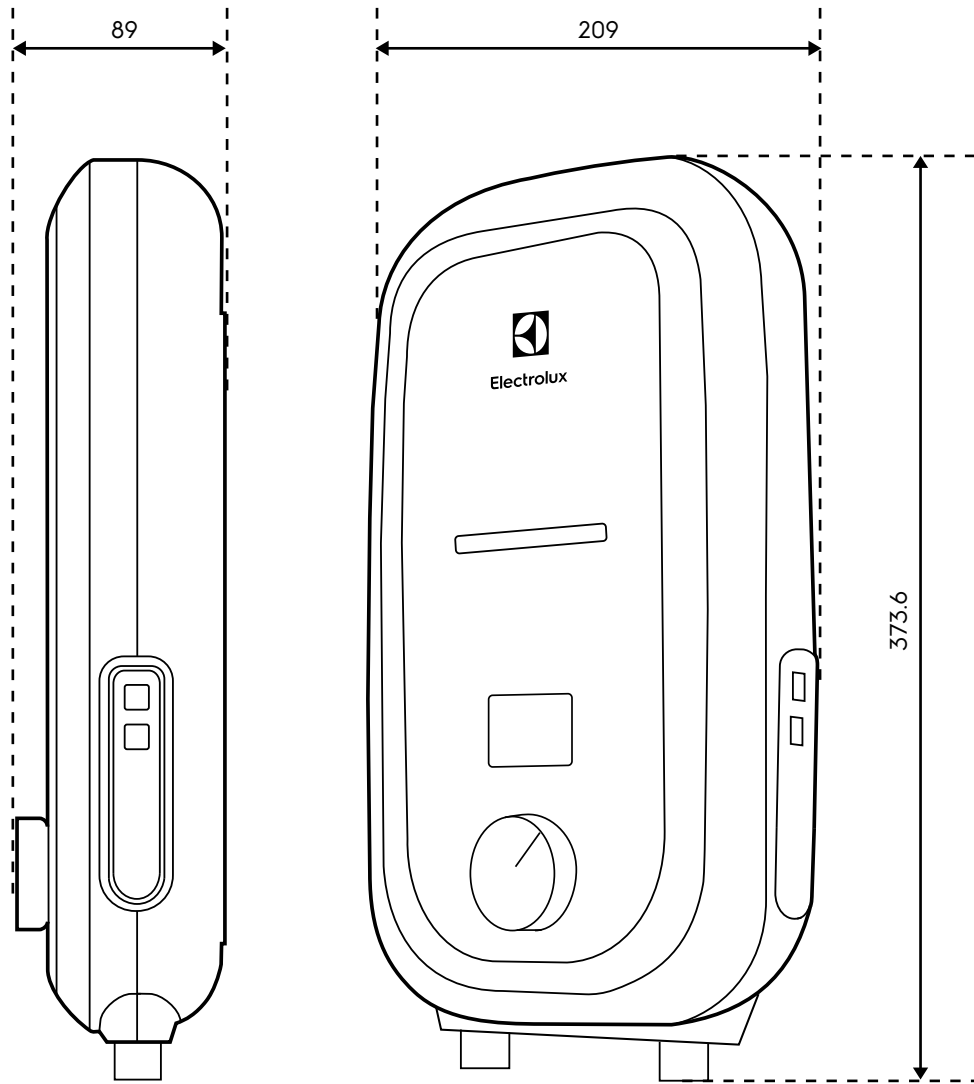

# Dimension Guide

## Instant water heater

**Model:**  
EWE481RX1G6

Dimensions			
	width	height	depth
Product (mm)	209	373.6	89

**Please note!** Dimensions to be used as a guide only. All customers MUST refer to the user manual supplied with the product for detailed installation instructions.