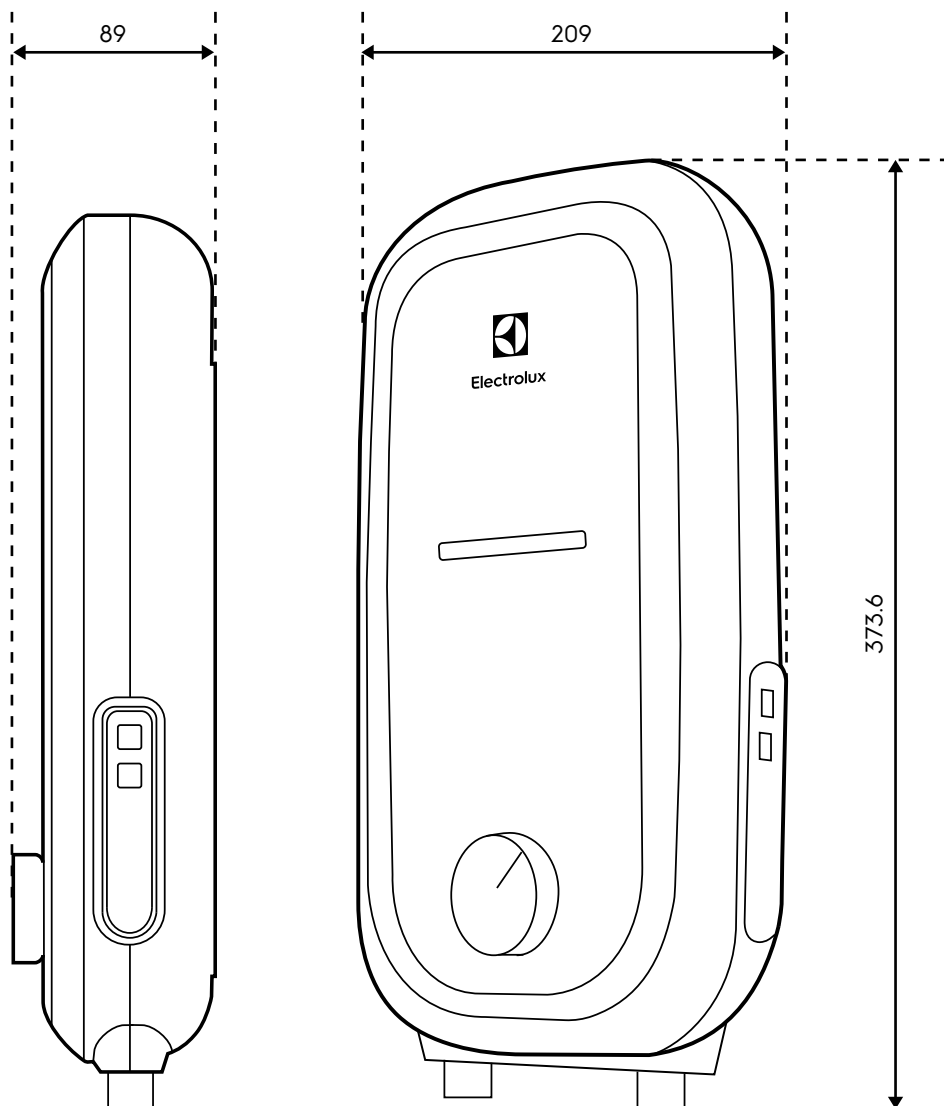

# Dimension Guide

### Dimensions

	width	height	depth
Product (mm)	209	373.6	89

**Please note!** Dimensions to be used as a guide only. All customers MUST refer to the user manual supplied with the product for detailed installation instructions.