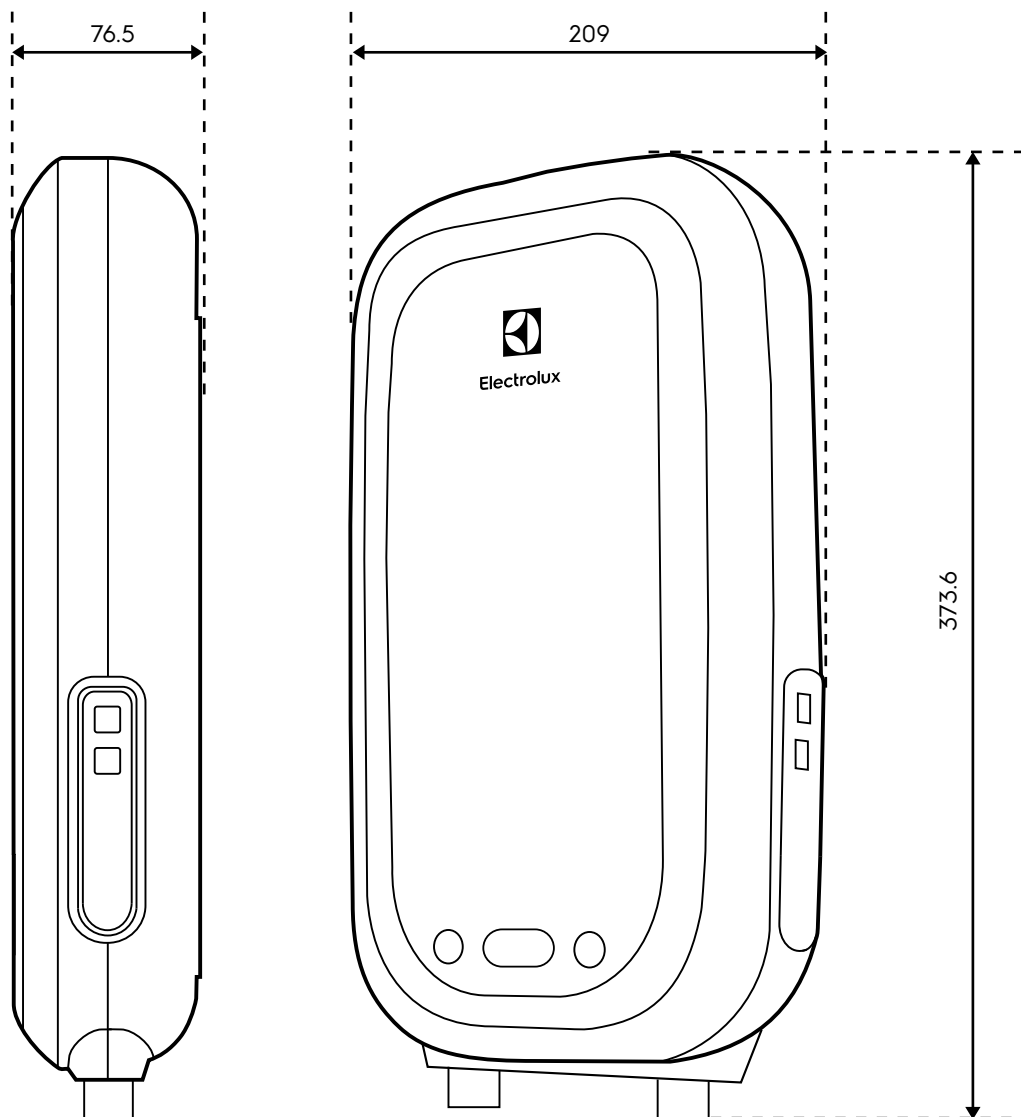

Dimension Guide

Instant water heater

Model:
EWE381SX1G6

Dimensions

	width	height	depth
Product (mm)	209	373.6	76.5

Please note! Dimensions to be used as a guide only. All customers MUST refer to the user manual supplied with the product for detailed installation instructions.