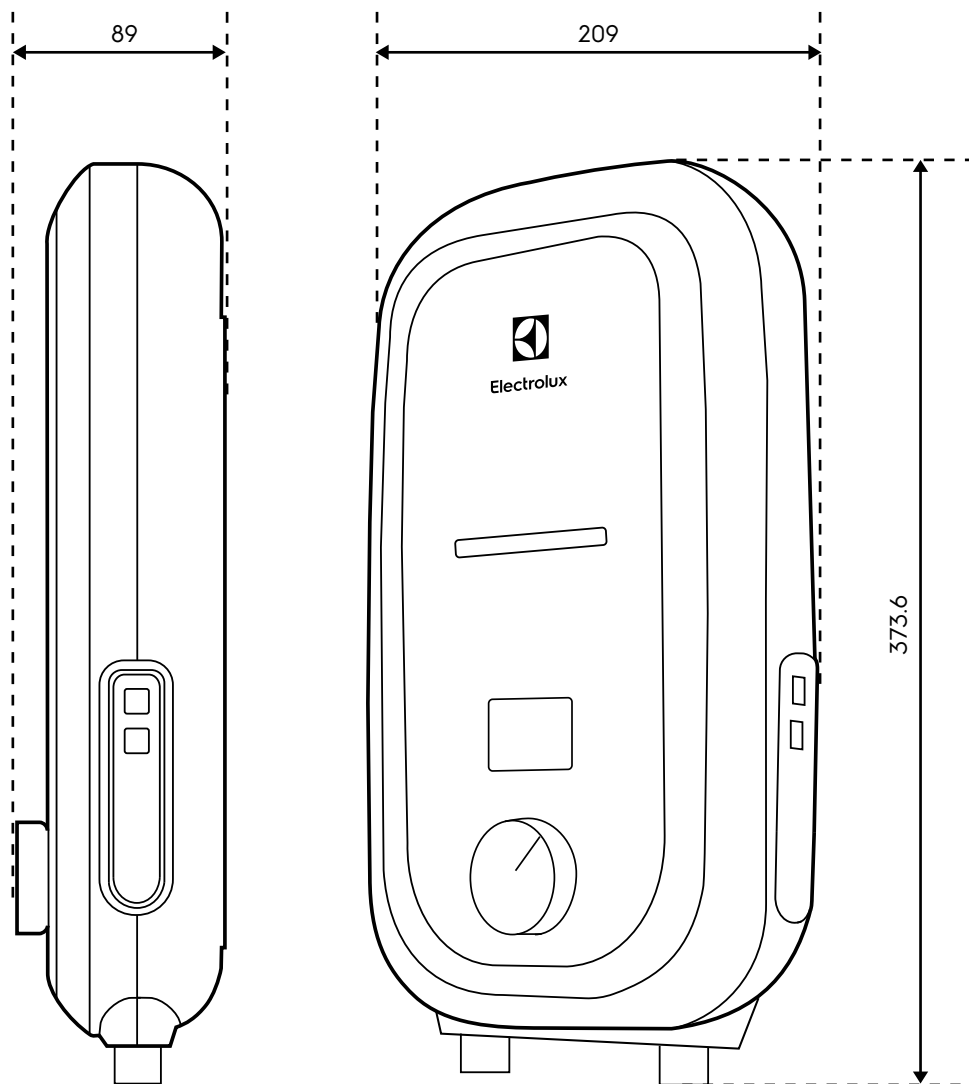

Dimension Guide

Instant water heater

Model:
EWE381RX1G6

Dimensions

	width	height	depth
Product (mm)	209	373.6	89

Please note! Dimensions to be used as a guide only. All customers MUST refer to the user manual supplied with the product for detailed installation instructions.