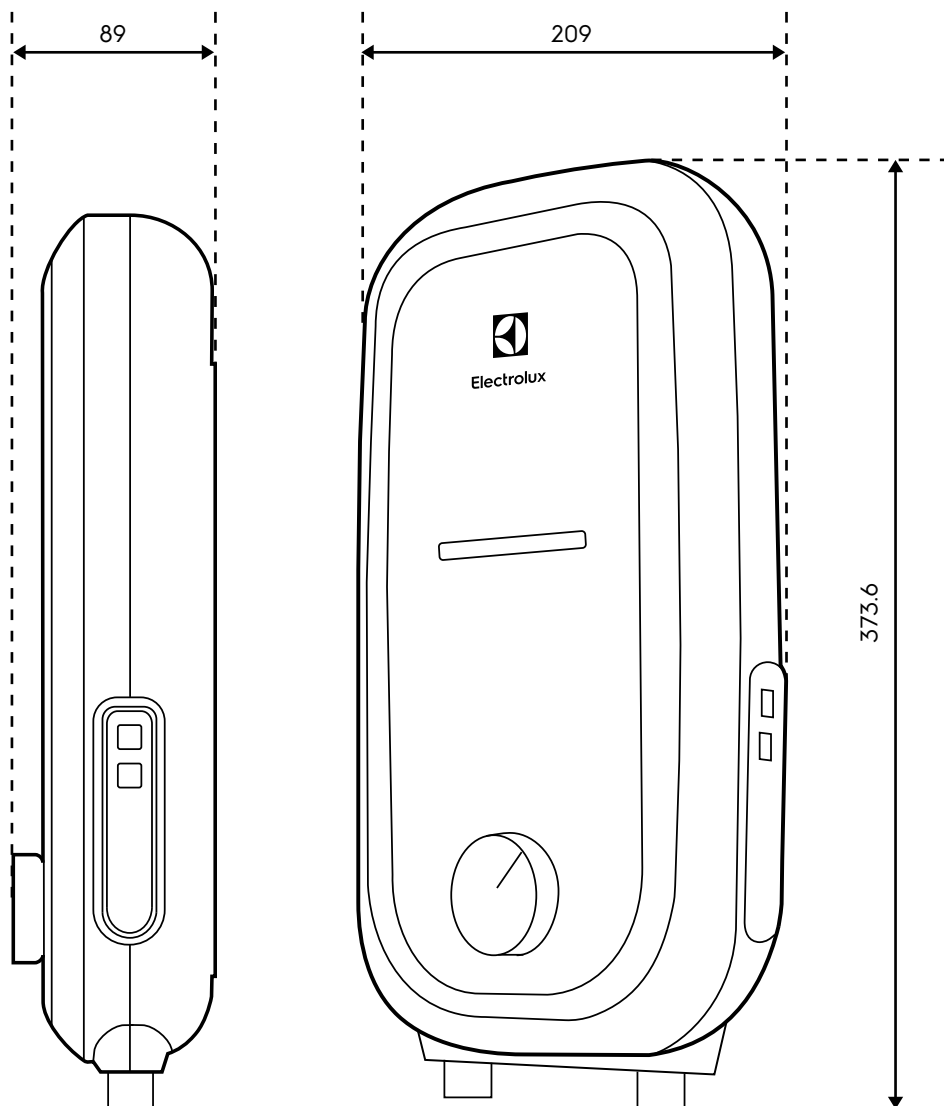

Dimension Guide

Instant water heater

Model:

EWE381QX-G4

Please note! Dimensions to be used as a guide only. All customers MUST refer to the user manual supplied with the product for detailed installation instructions.

© 2024 Electrolux S.E.A PTE. LTD. ELX_DIM_EWE381QX-G4_Jun24