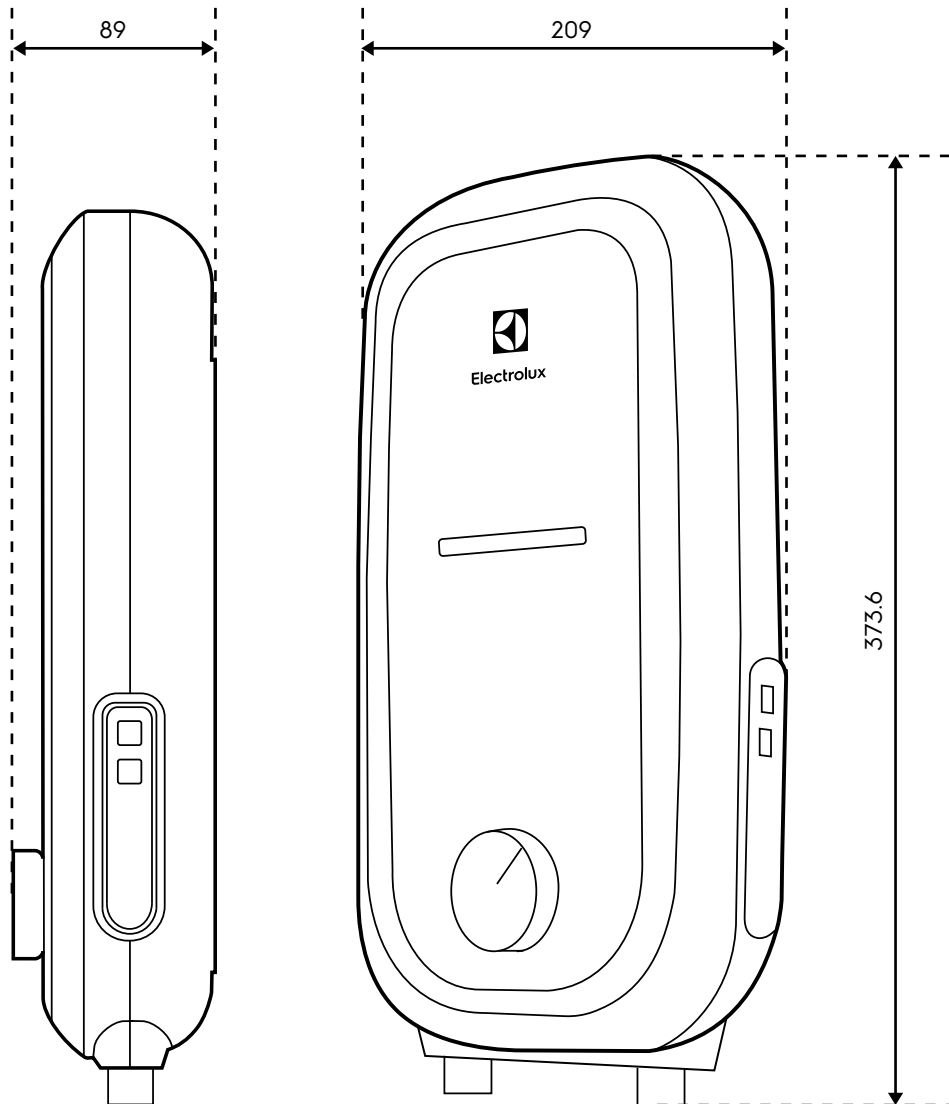

# Dimension Guide

### Dimensions

	width	height	depth
Product (mm)	209	373.6	89

**Please note!** Dimensions to be used as a guide only. All customers MUST refer to the user manual supplied with the product for detailed installation instructions.