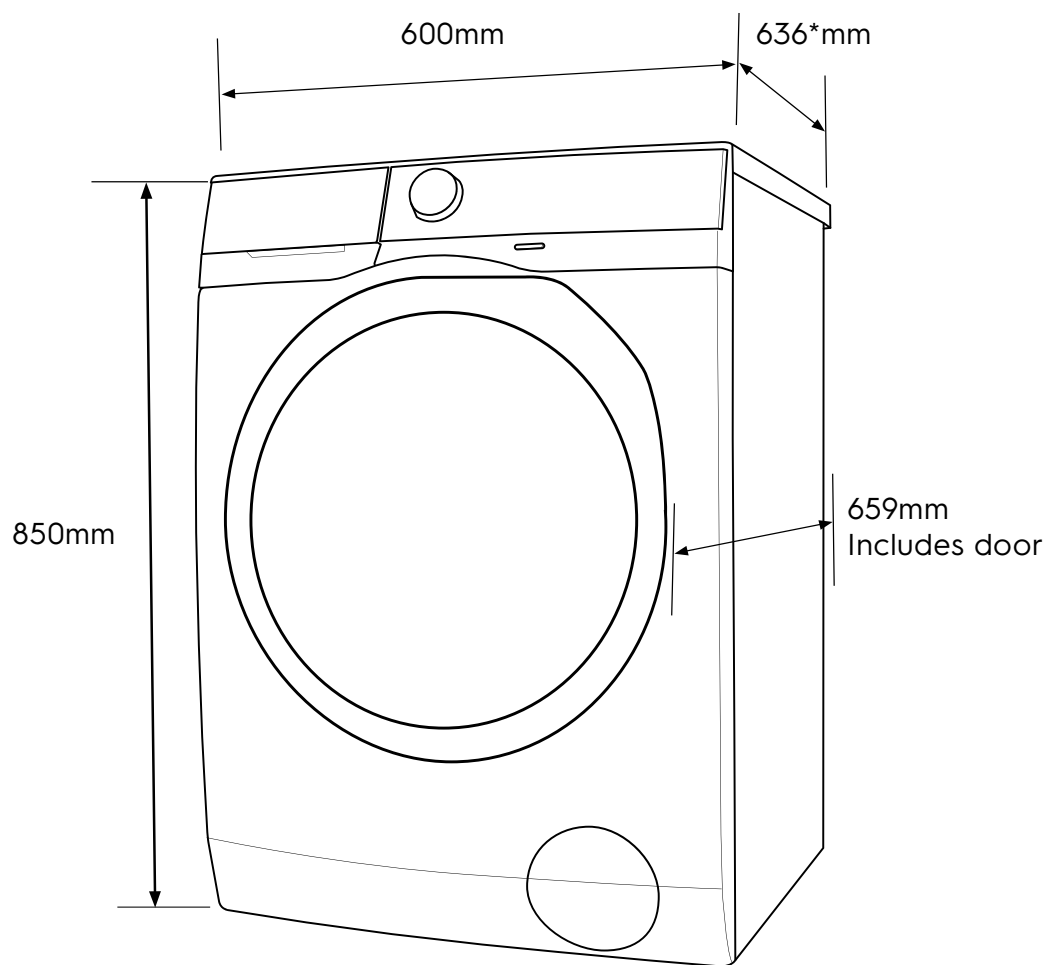

Dimension Guide

Front Load Washer

Model:
EWF9024P5SB

Dimensions			
	width	height	depth
Product (mm)	600	850	636

*Add 20mm for the hose protrusion at the back.

Please note! Dimensions to be used as a guide only. All customers MUST refer to the user manual supplied with the product for detailed installation instructions.