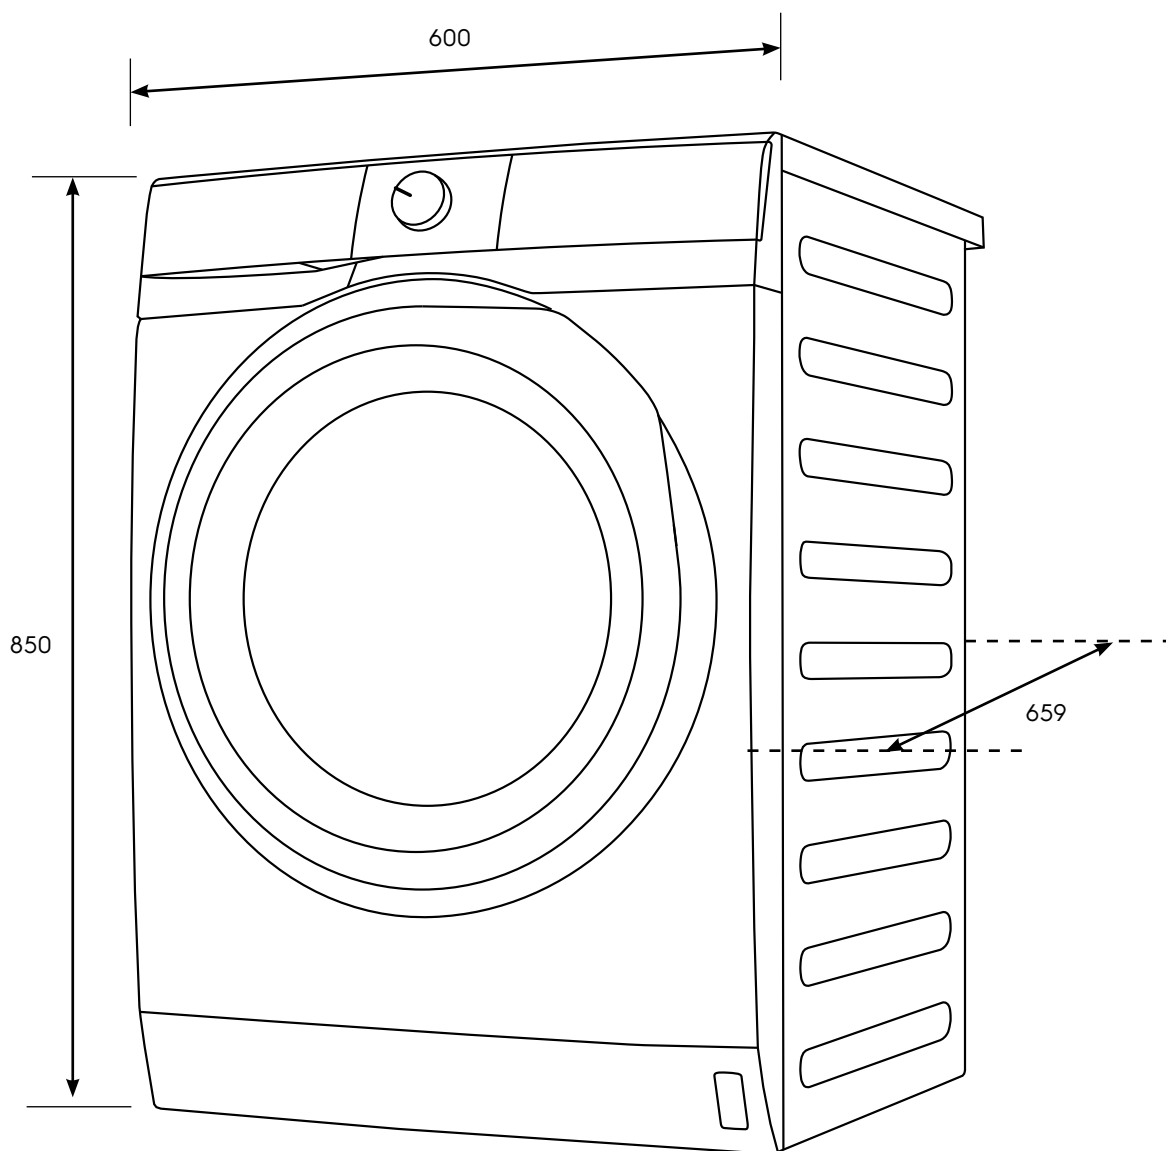

Dimension Guide

Front load washing machine

Model:
EWF9024D3WC

Dimensions			
	width	height	depth
Product (mm)	600	850	659

Please note! Dimensions to be used as a guide only. All customers MUST refer to the user manual supplied with the product for detailed installation instructions.
© 2024 Electrolux S.E.A PTE. LTD. ELX_DIM_EWF9024D3WC_TH_Mar24