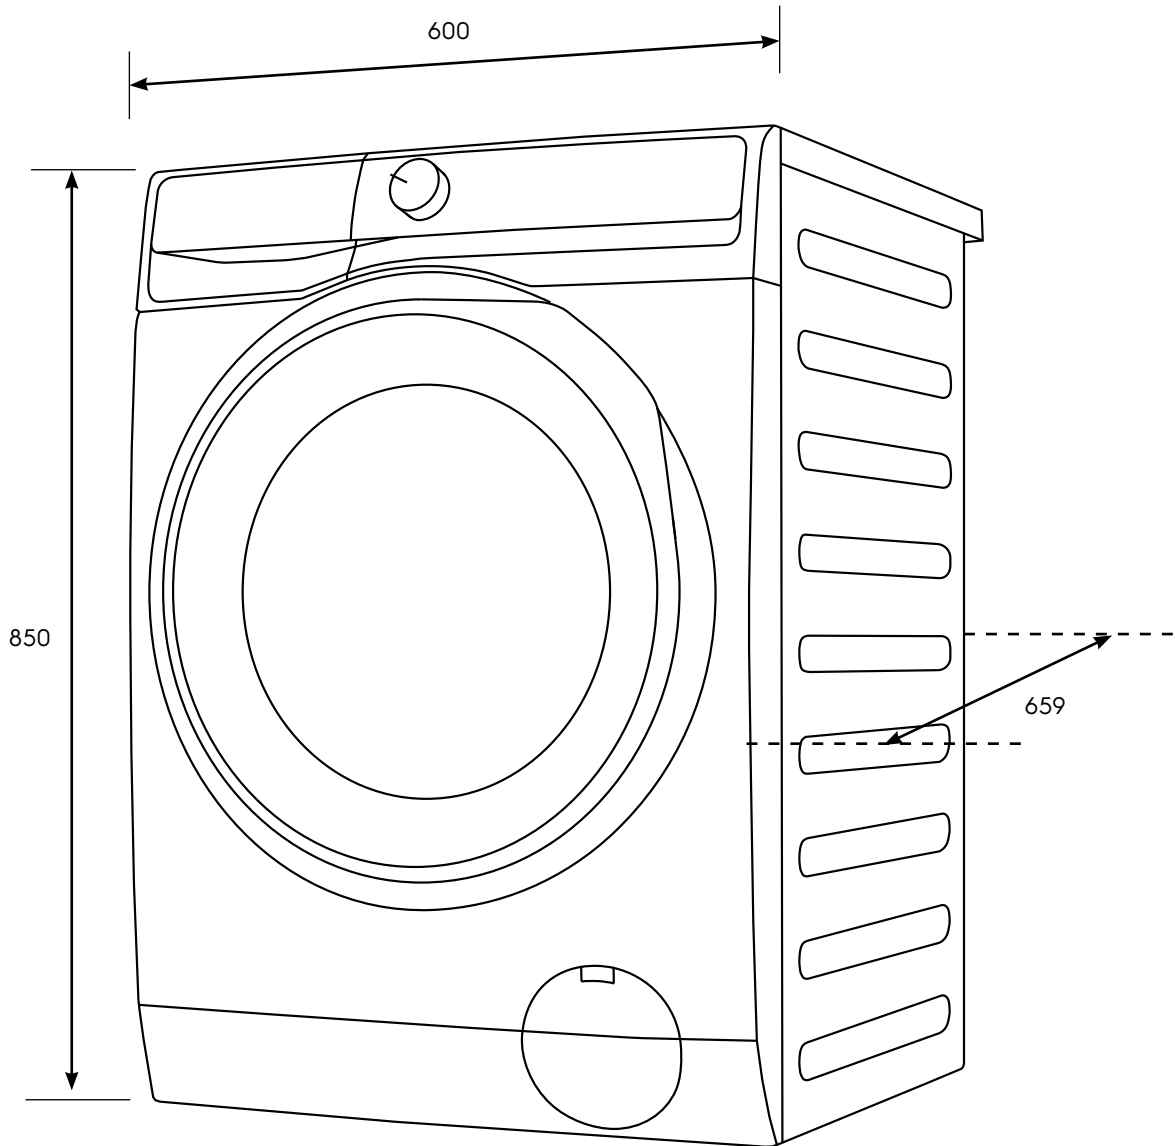

Dimension Guide

Front load washing machine

Model:
EWF9023P5WC

Dimensions			
	width	height	depth
Product (mm)	600	850	659

Please note! Dimensions to be used as a guide only. All customers MUST refer to the user manual supplied with the product for detailed installation instructions.
© 2024 Electrolux S.E.A PTE. LTD. ELX_DIM_EWF9023P5WC_TH_Mar24