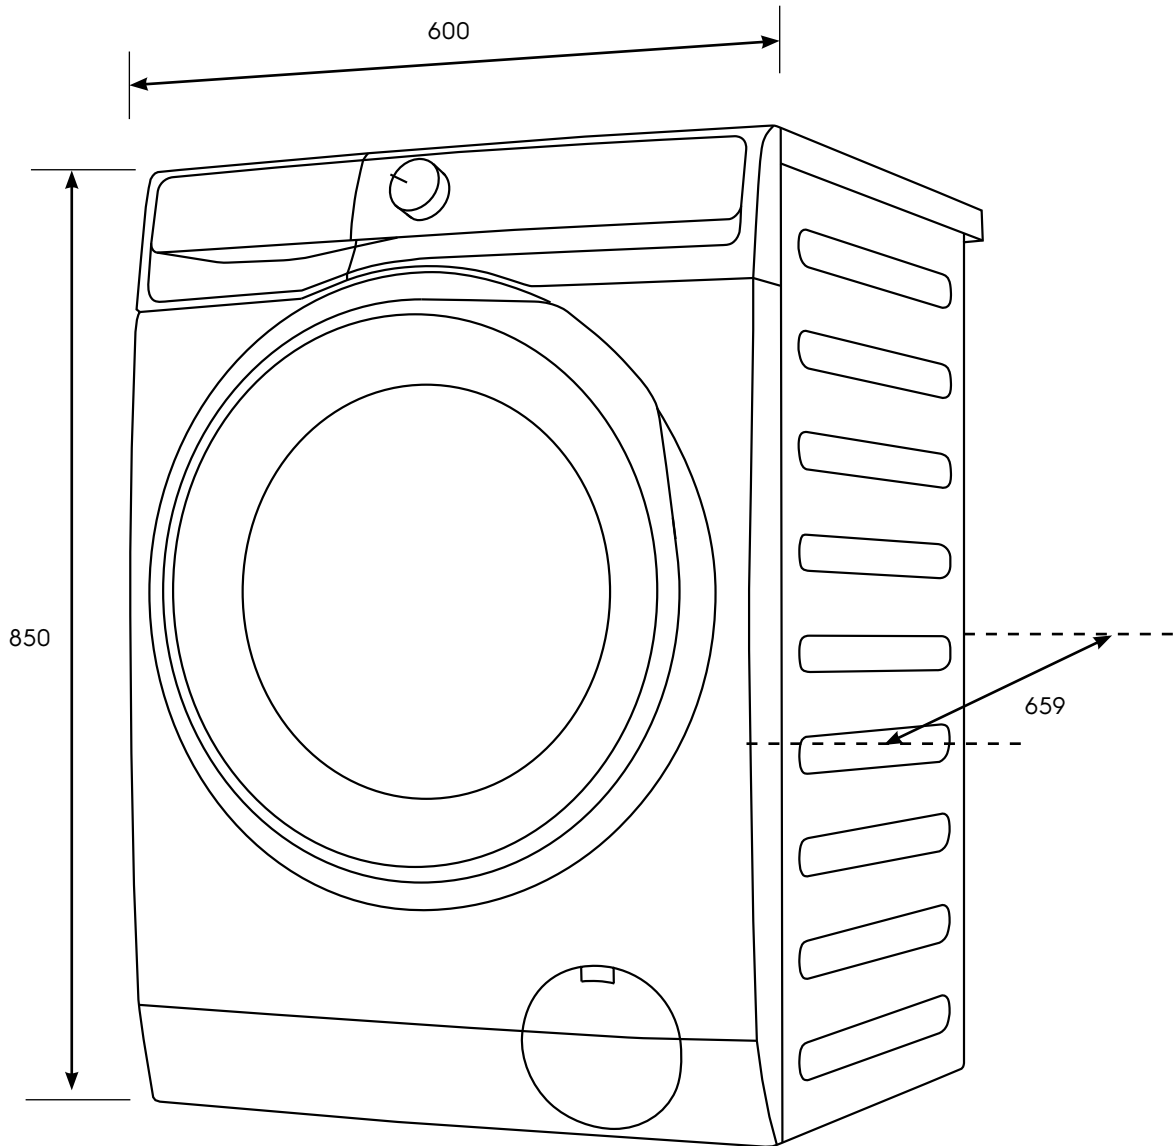

Dimension Guide

Front load washing machine

Model:
EWF9023P5SC

Dimensions

	width	height	depth
Product (mm)	600	850	659

Please note! Dimensions to be used as a guide only. All customers MUST refer to the user manual supplied with the product for detailed installation instructions.