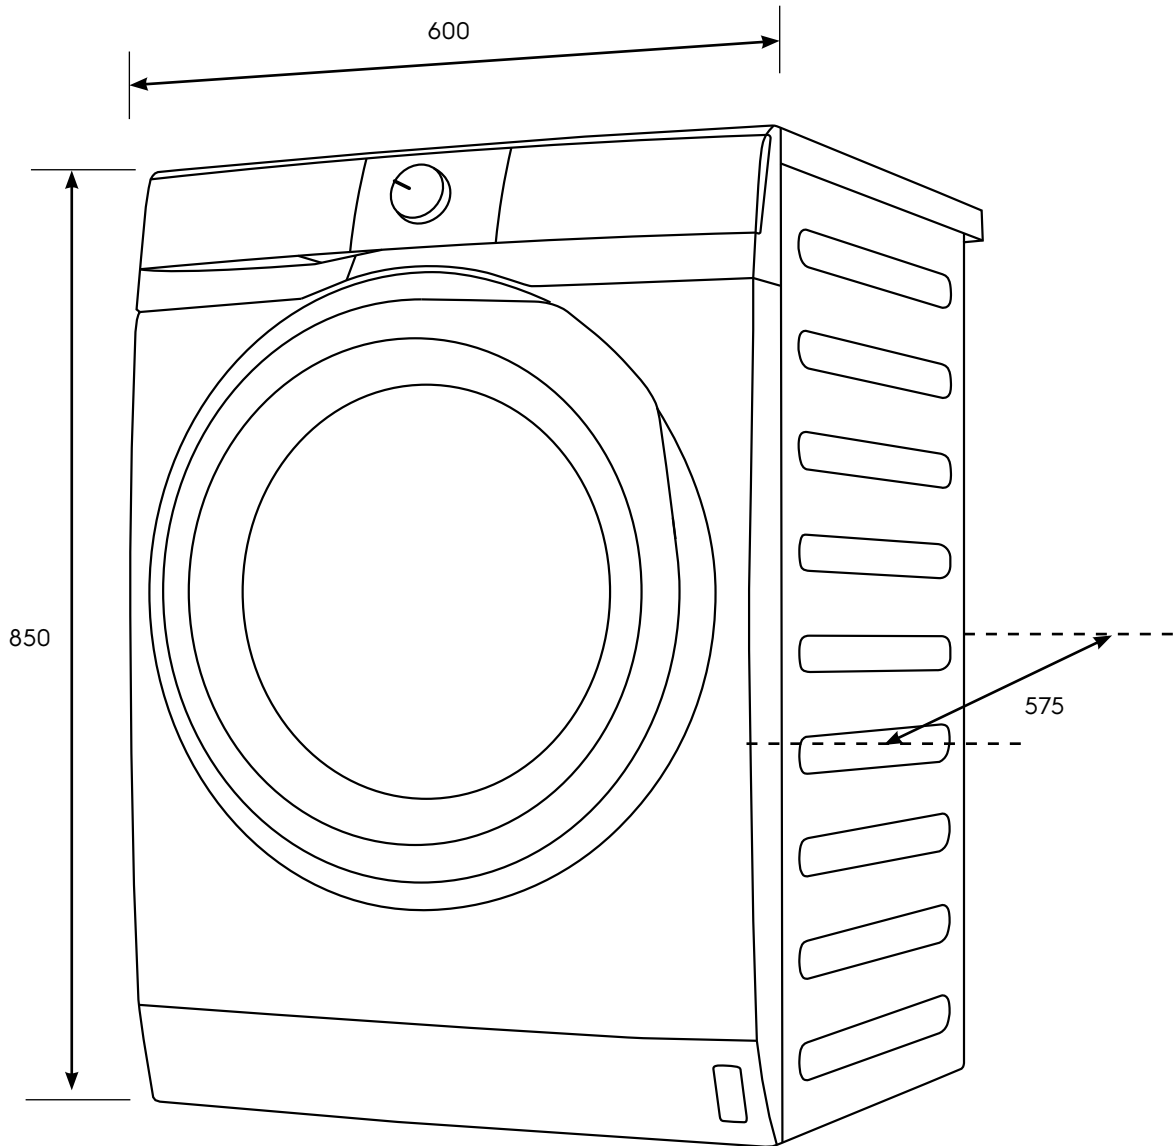

Dimension Guide

Front load washing machine

Model:
EWF8024D3WC

Dimensions

	width	height	depth
Product (mm)	600	850	575

Please note! Dimensions to be used as a guide only. All customers MUST refer to the user manual supplied with the product for detailed installation instructions.