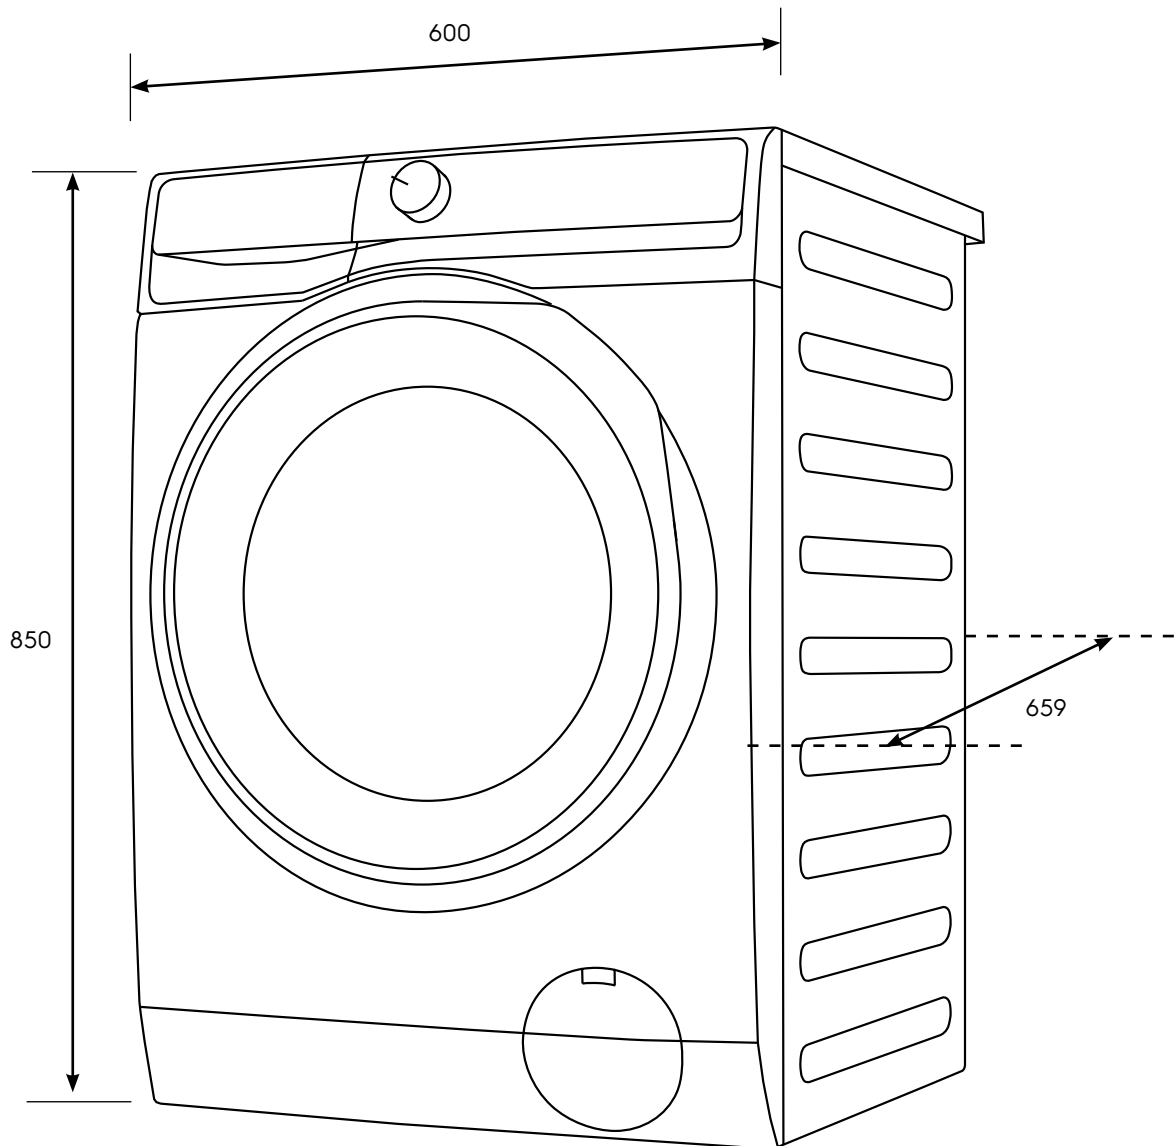

Dimension Guide

Washing machine

Model:
EWF1343R7WC

Dimensions

	width	height	depth
Product (mm)	600	850	659

Please note! Dimensions to be used as a guide only. All customers MUST refer to the user manual supplied with the product for detailed installation instructions.