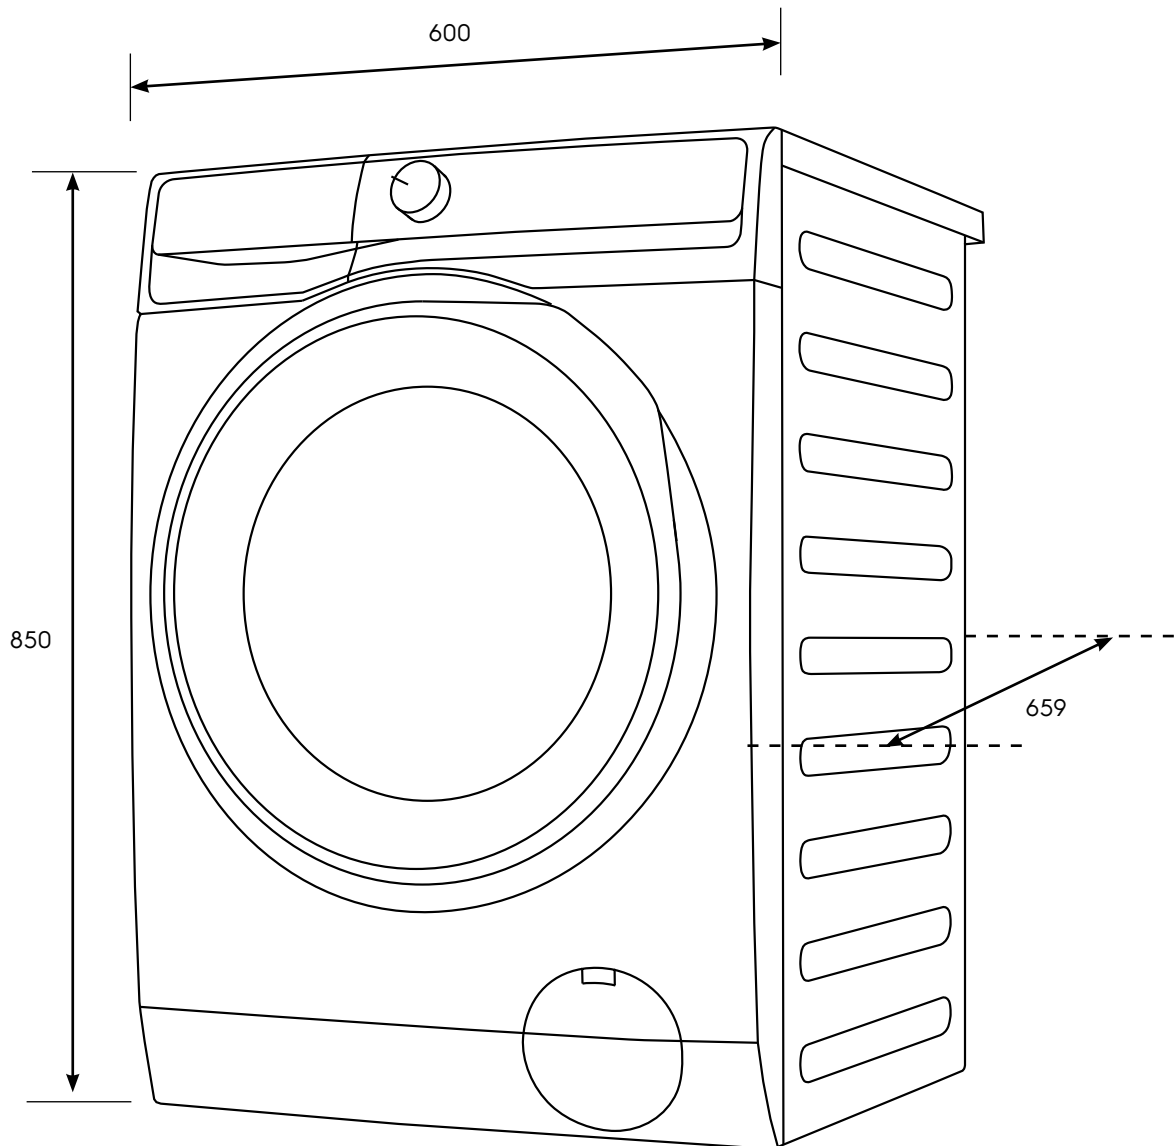

# Dimension Guide

## Washing machine

**Model:**  
EWF1342R9SC

Dimensions			
	width	height	depth
Product (mm)	600	850	659

**Please note!** Dimensions to be used as a guide only. All customers MUST refer to the user manual supplied with the product for detailed installation instructions.