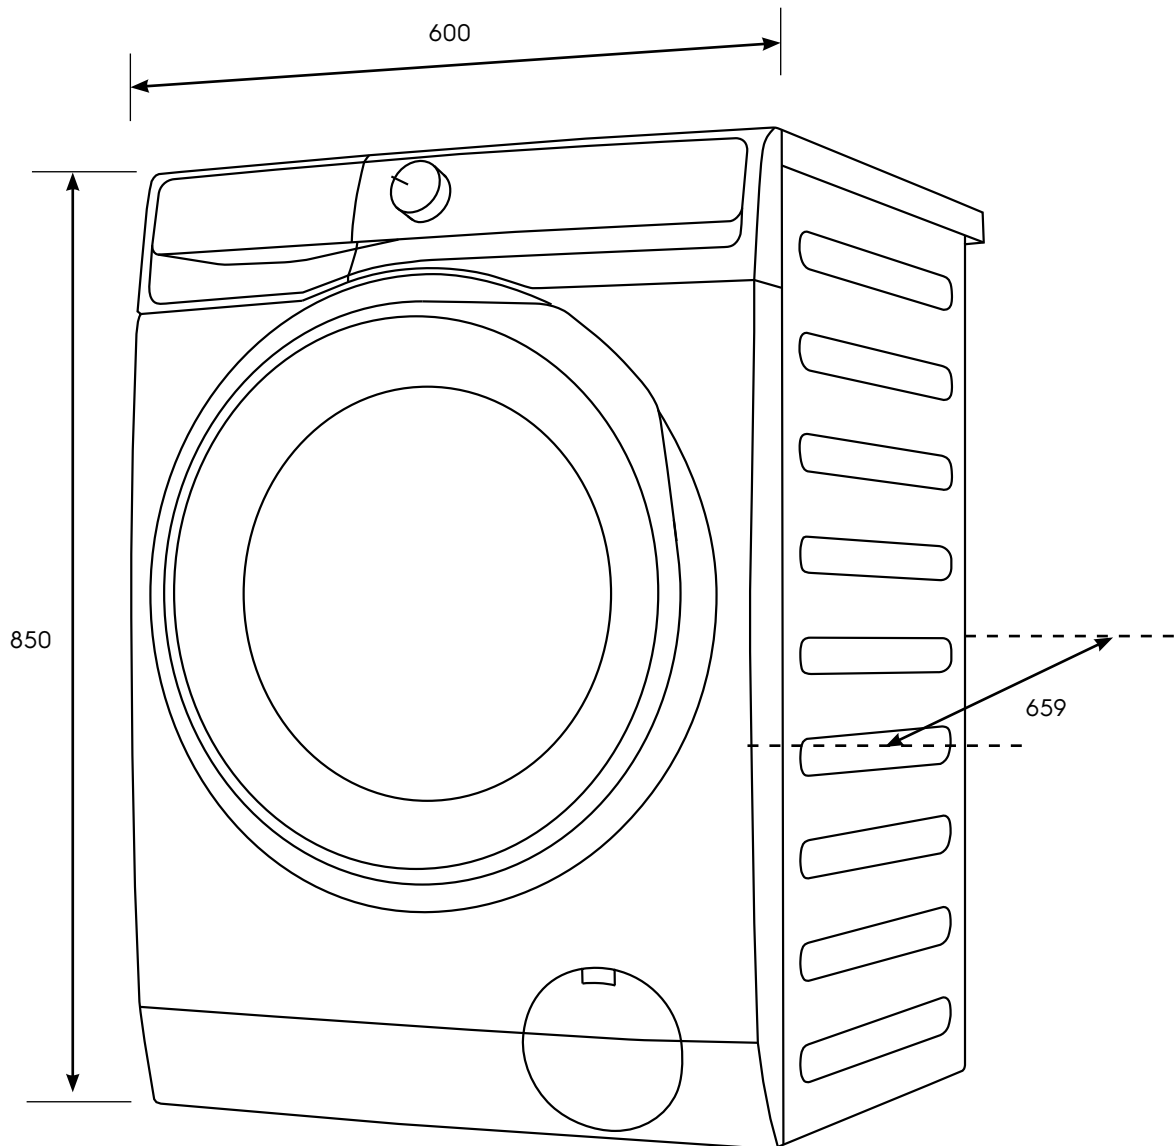

Dimension Guide

Washing machine

Model:
EWF1143R7SC

Dimensions			
	width	height	depth
Product (mm)	600	850	659

Please note! Dimensions to be used as a guide only. All customers MUST refer to the user manual supplied with the product for detailed installation instructions.