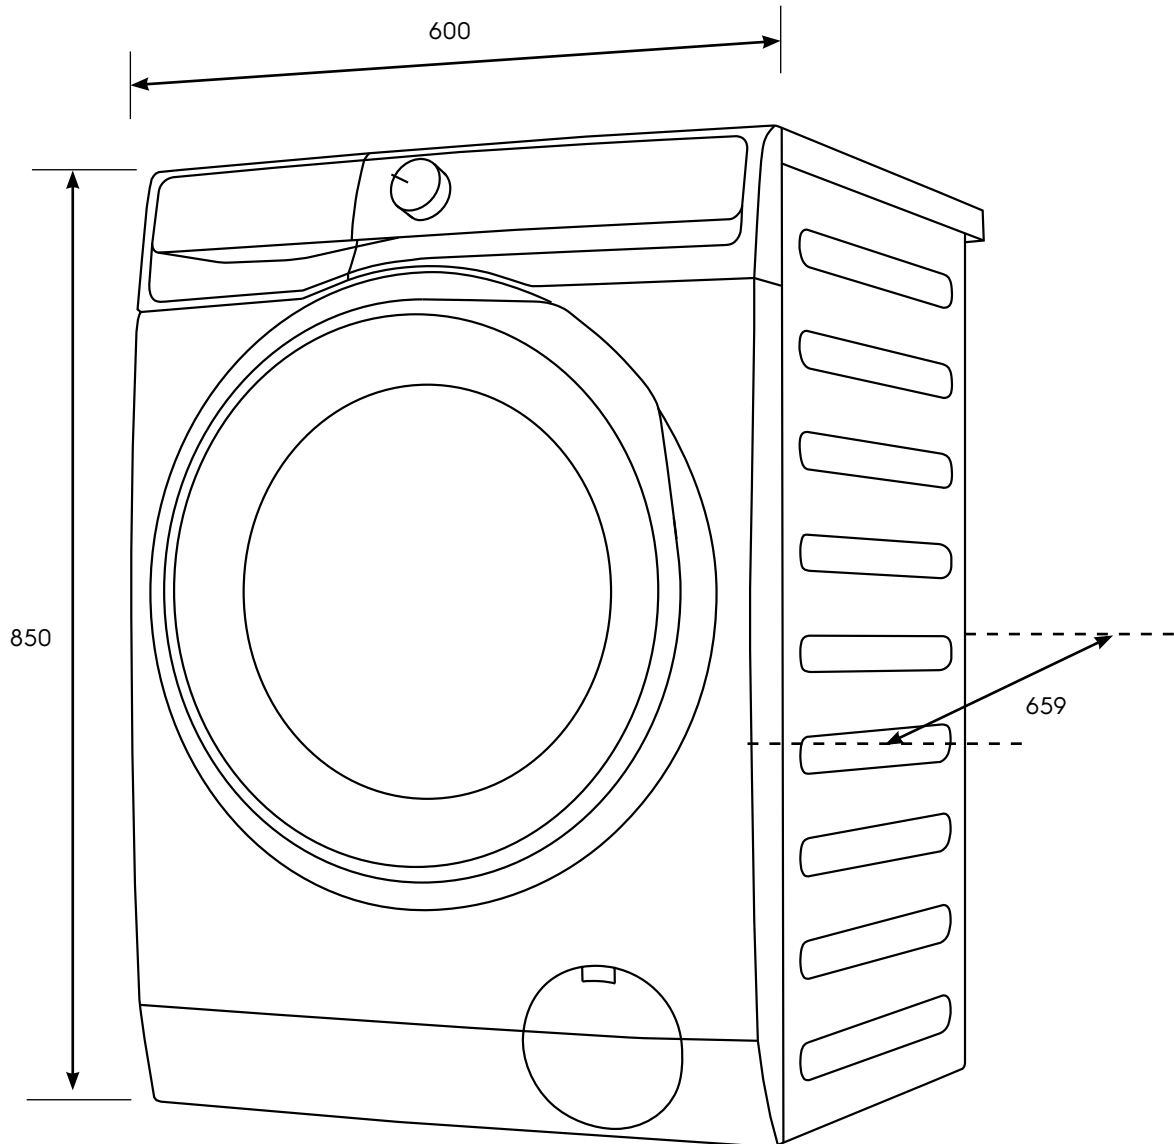

# Dimension Guide

### Dimensions

	width	height	depth
Product (mm)	600	850	659

**Please note!** Dimensions to be used as a guide only. All customers MUST refer to the user manual supplied with the product for detailed installation instructions.