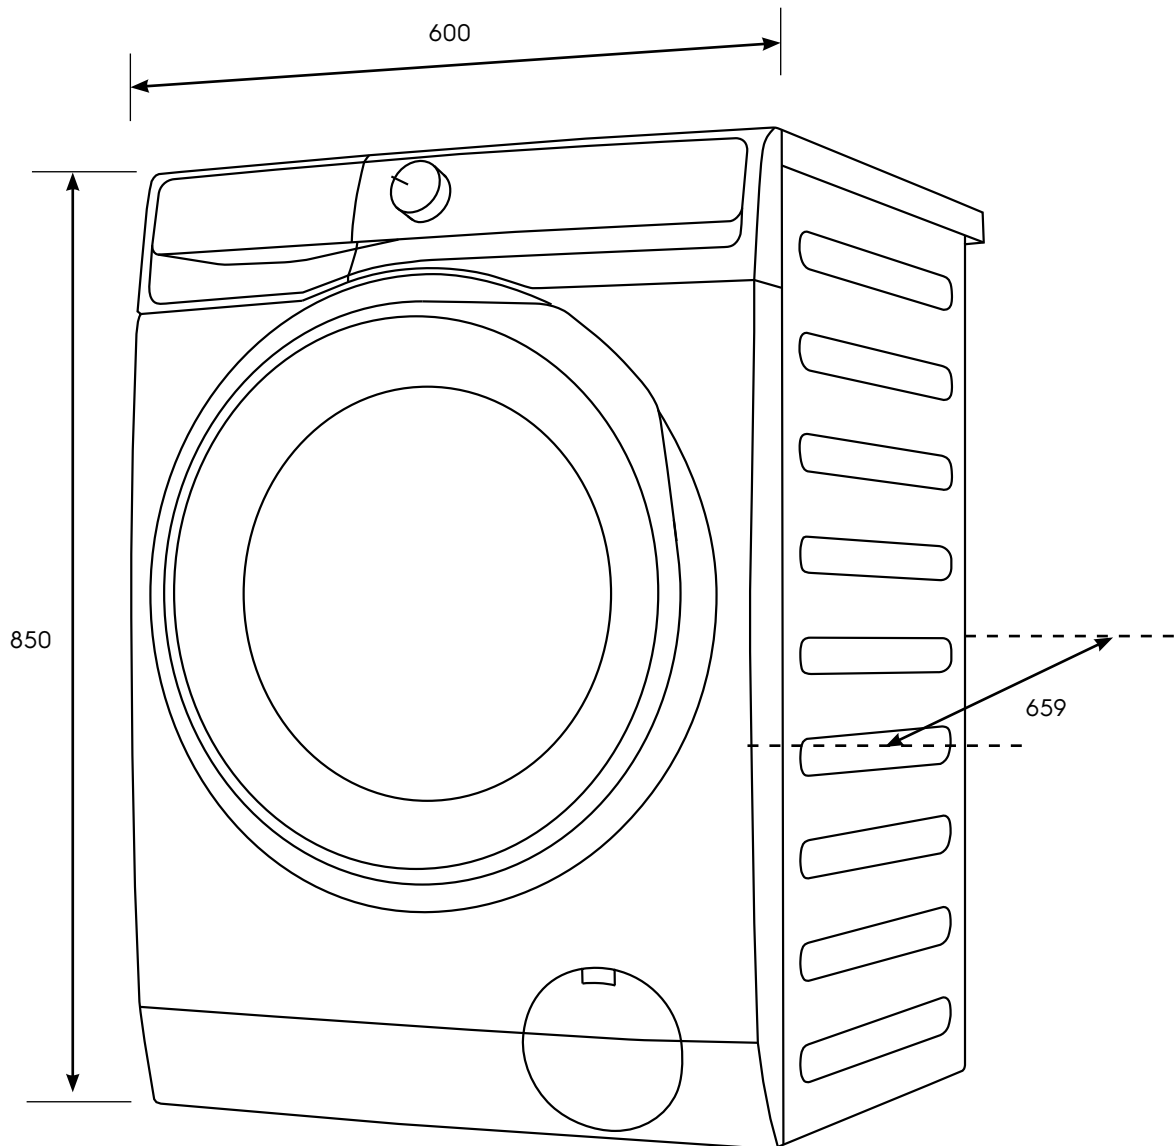

Dimension Guide

Washing machine

Model:
EWF1043R7SC

Dimensions			
	width	height	depth
Product (mm)	600	850	659

Please note! Dimensions to be used as a guide only. All customers MUST refer to the user manual supplied with the product for detailed installation instructions.